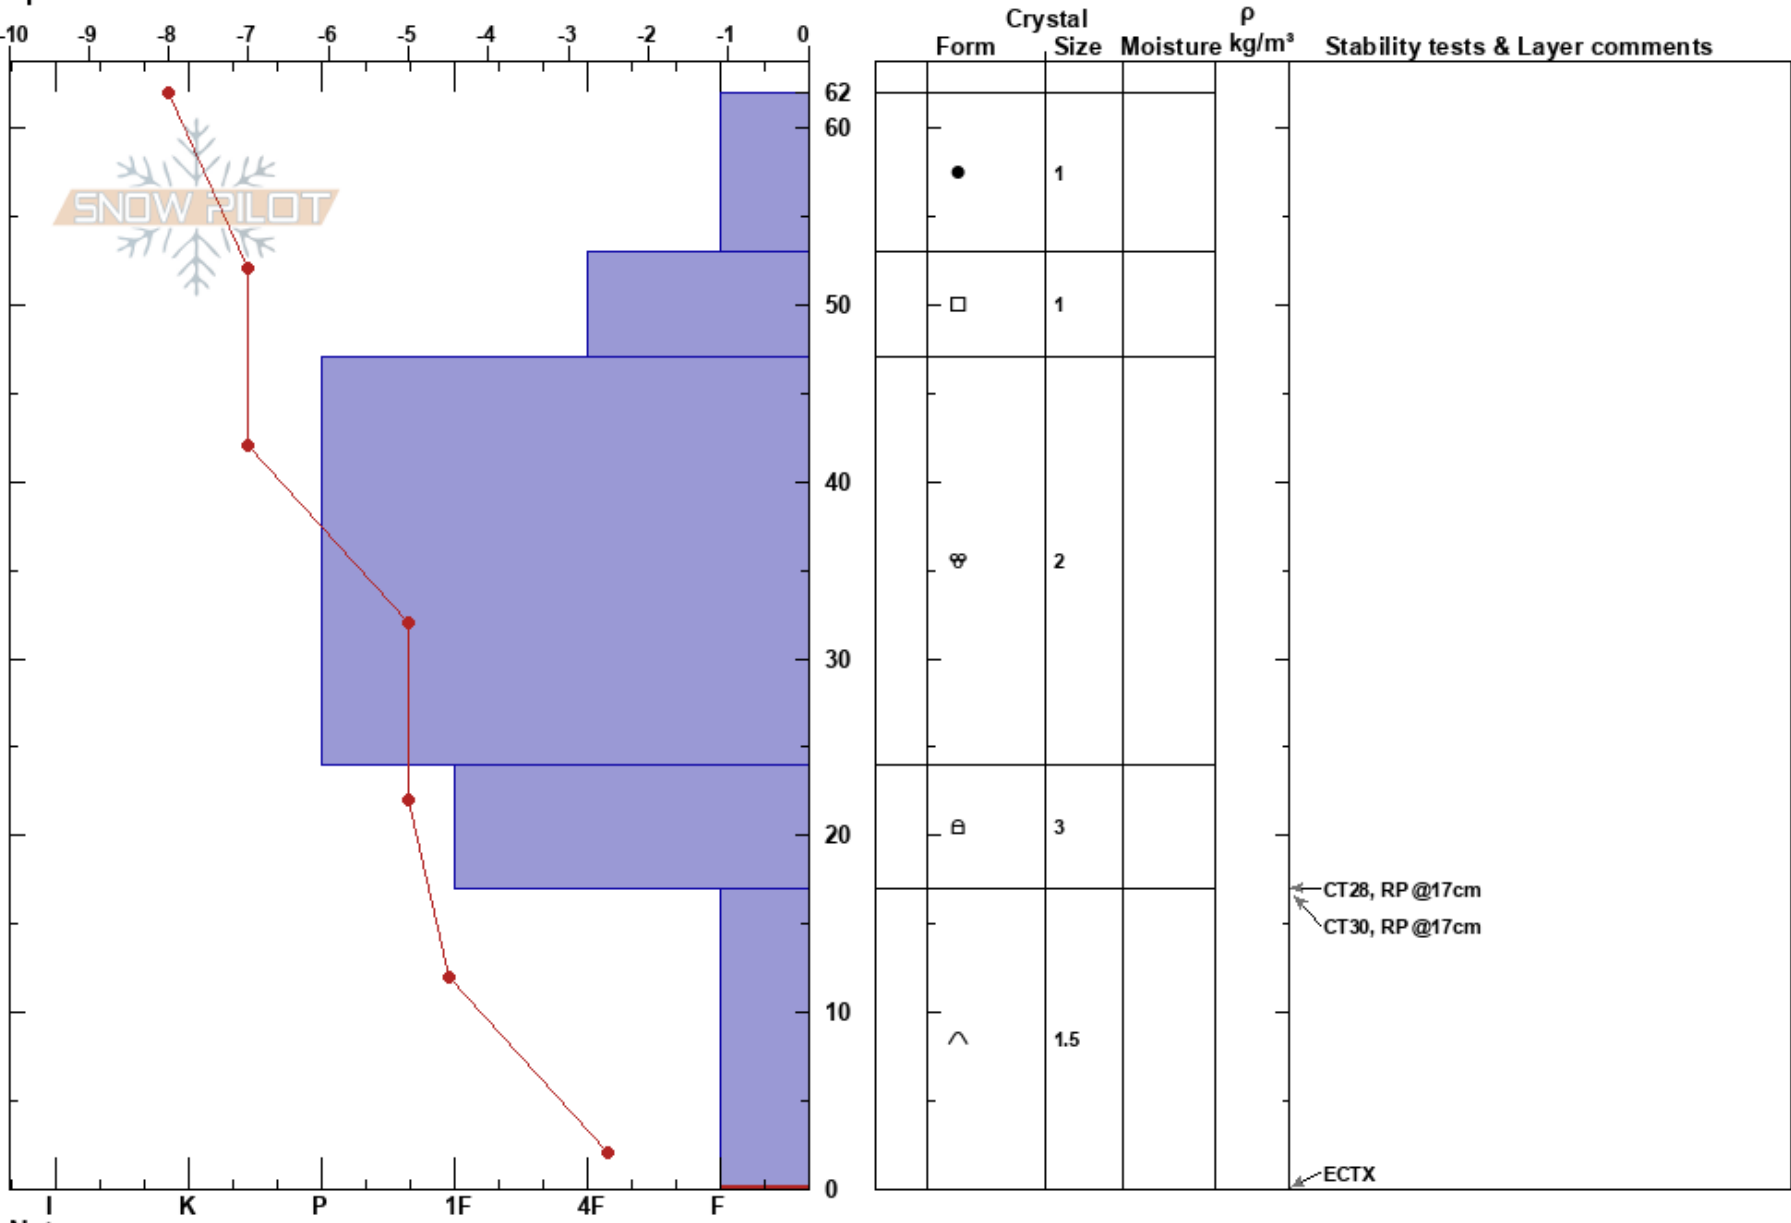

Brittle Silver NT  
 Vail/Summit County  
 CO  
 Elevation: 11558 ft  
 Aspect: NE  
 Specifics:

Aaron Rose  
 03/04/2018 - 11:00am  
 Co-ord: 39.59075N, -105.81555W  
 Slope Angle: 23°  
 Wind Loading:

Stability:  
 Air Temperature: 0°C  
 Sky Cover: CLR  
 Precipitation: NO  
 Wind: S Light Breeze

HS:62  
 Layer Notes:  
 17-0cm: Problematic layer

Notes: