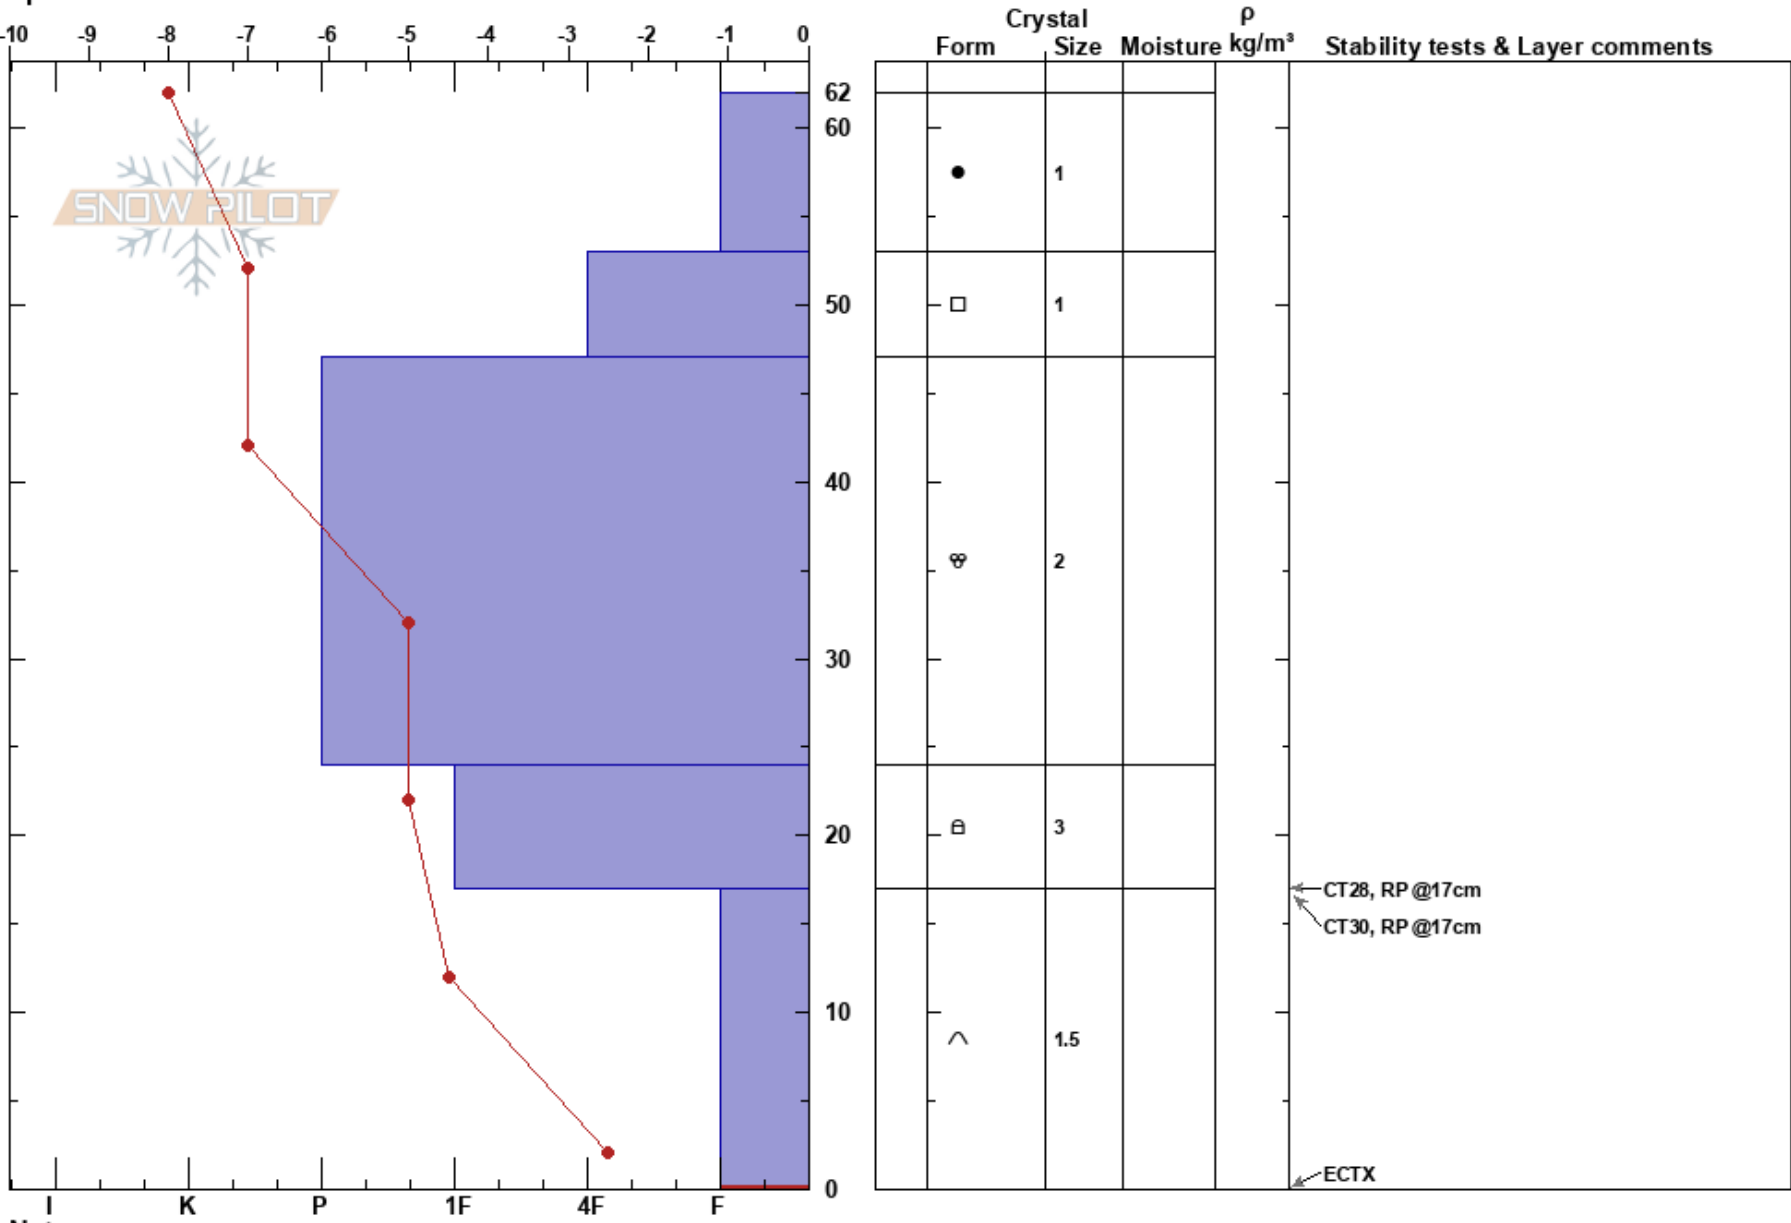

Brittle Silver NT
 Vail/Summit County
 CO
 Elevation: 11558 ft
 Aspect: NE
 Specifics:

Aaron Rose
 03/04/2018 - 11:00am
 Co-ord: 39.59075N, -105.81555W
 Slope Angle: 23°
 Wind Loading:

Stability:
 Air Temperature: 0°C
 Sky Cover: CLR
 Precipitation: NO
 Wind: S Light Breeze

HS:62
 Layer Notes:
 17-0cm: Problematic layer

Notes: