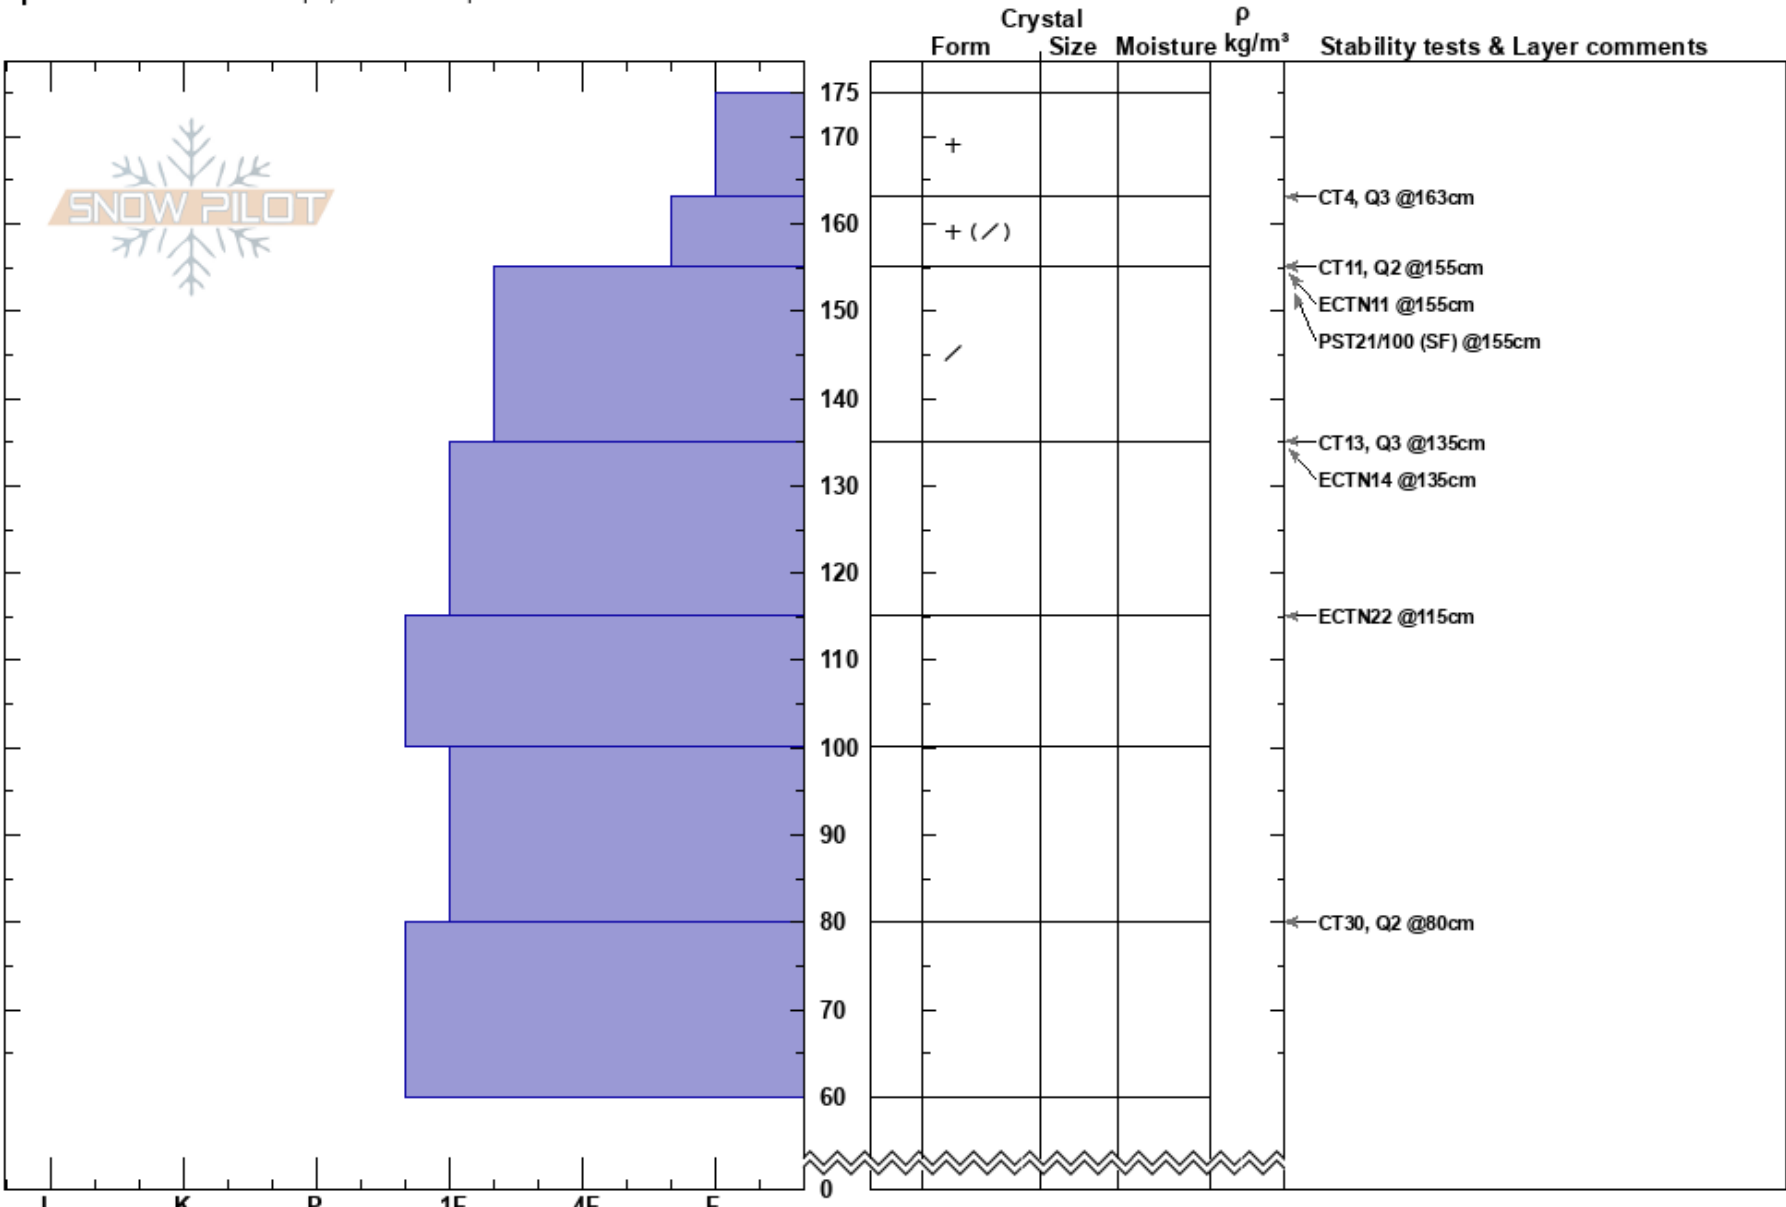

BaconRind/ErnieMiller
 Madison Range-S
 MT
 Elevation: 8840 ft
 Aspect: 100°
 Specifics: Ski tracks on slope; We skied slope

Alex Marienthal
 03/04/2018 - 11:30am
 Co-ord: 44.95855N, -111.09991W
 Slope Angle: 25°
 Wind Loading:

Stability: Good
 Air Temperature:
 Sky Cover: OVC
 Precipitation: S1
 Wind: Calm

HS:175 Layer Notes:

Notes: