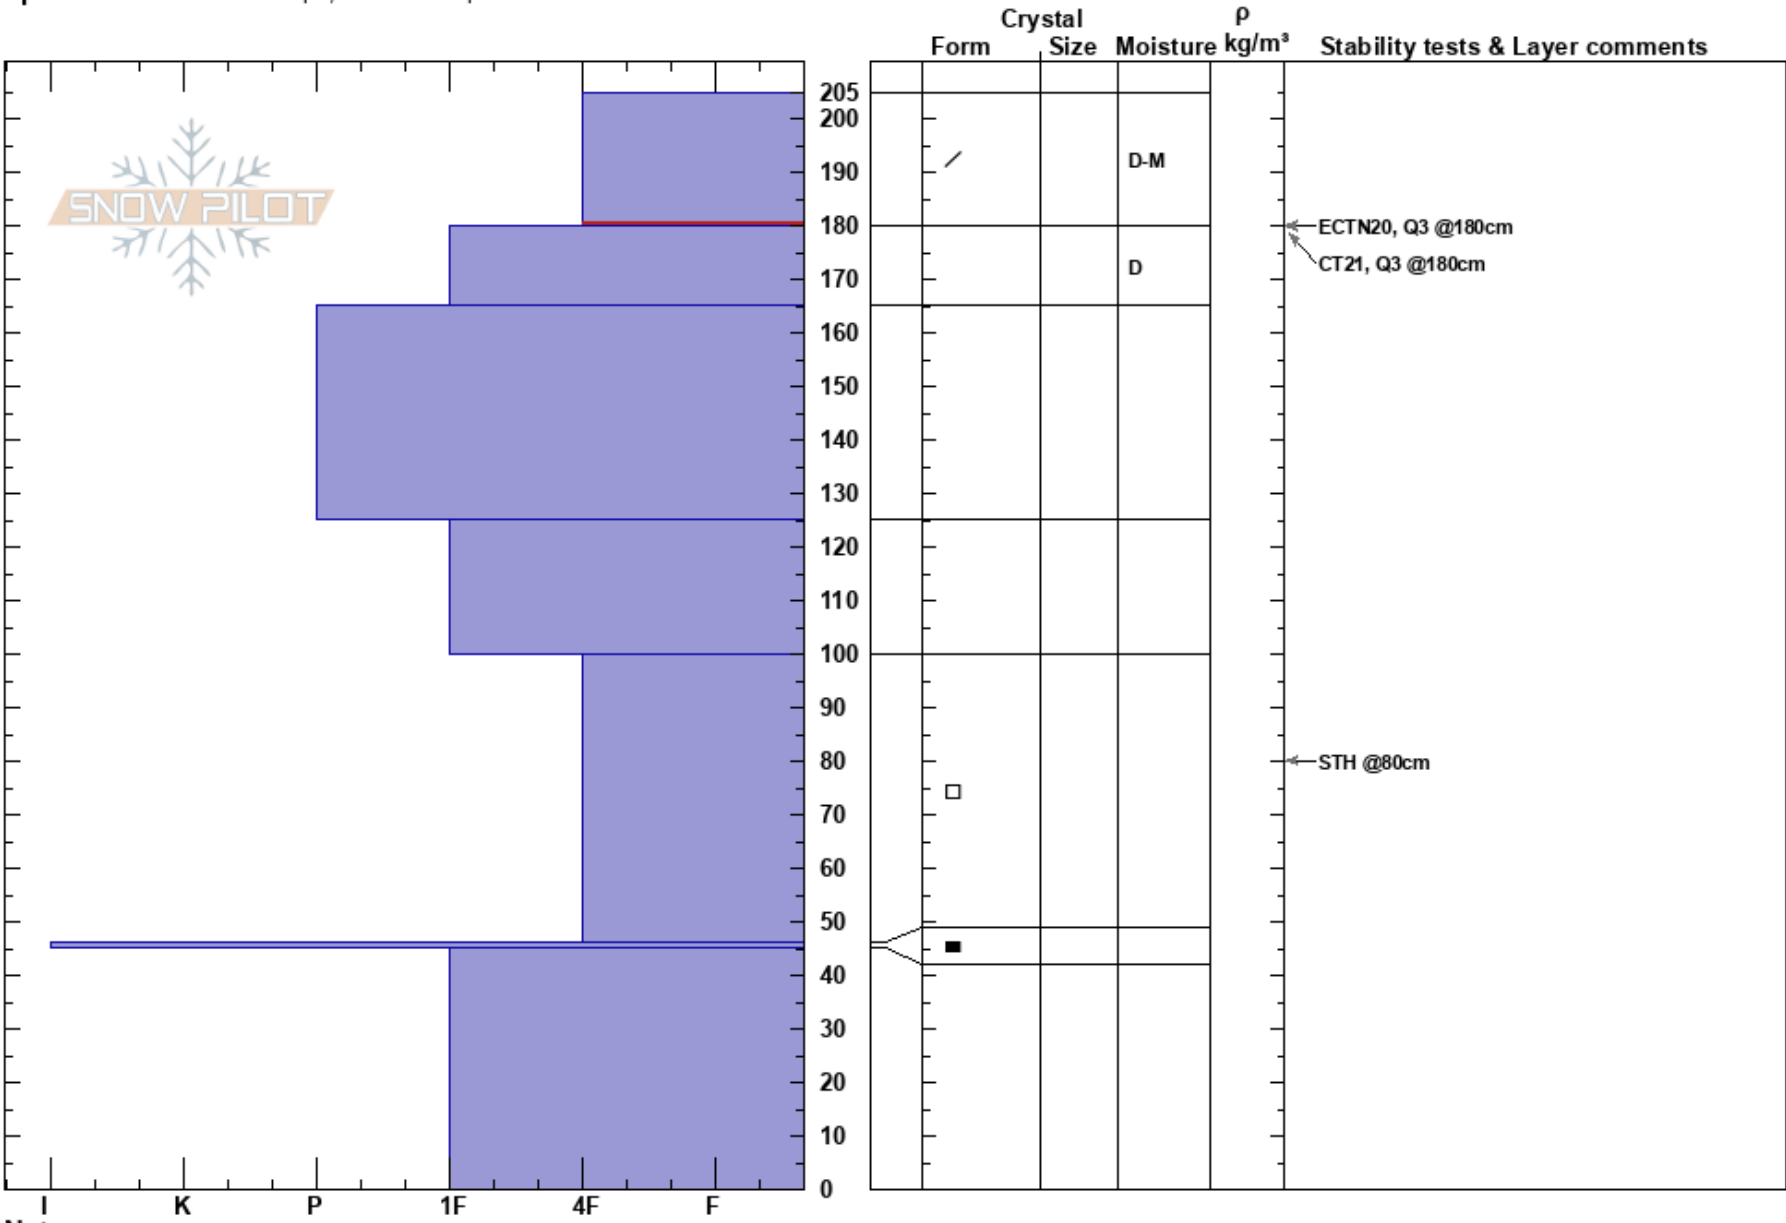

Top of Ptarmigan  
 Front Range  
 CO  
 Elevation: 3535 m  
 Aspect: NE  
 Specifics: Ski tracks on slope; We skied slope

Espen Karlsen  
 03/03/2018 - 11:00am  
 Co-ord: 40.51524N, -105.90541E  
 Slope Angle: 28°  
 Wind Loading:

Stability: **HS:205**  
 Air Temperature: **PS: 5** 205-180cm:Problematic layer  
 Sky Cover: FEW  
 Precipitation: NO  
 Wind: SW Moderate

Notes: