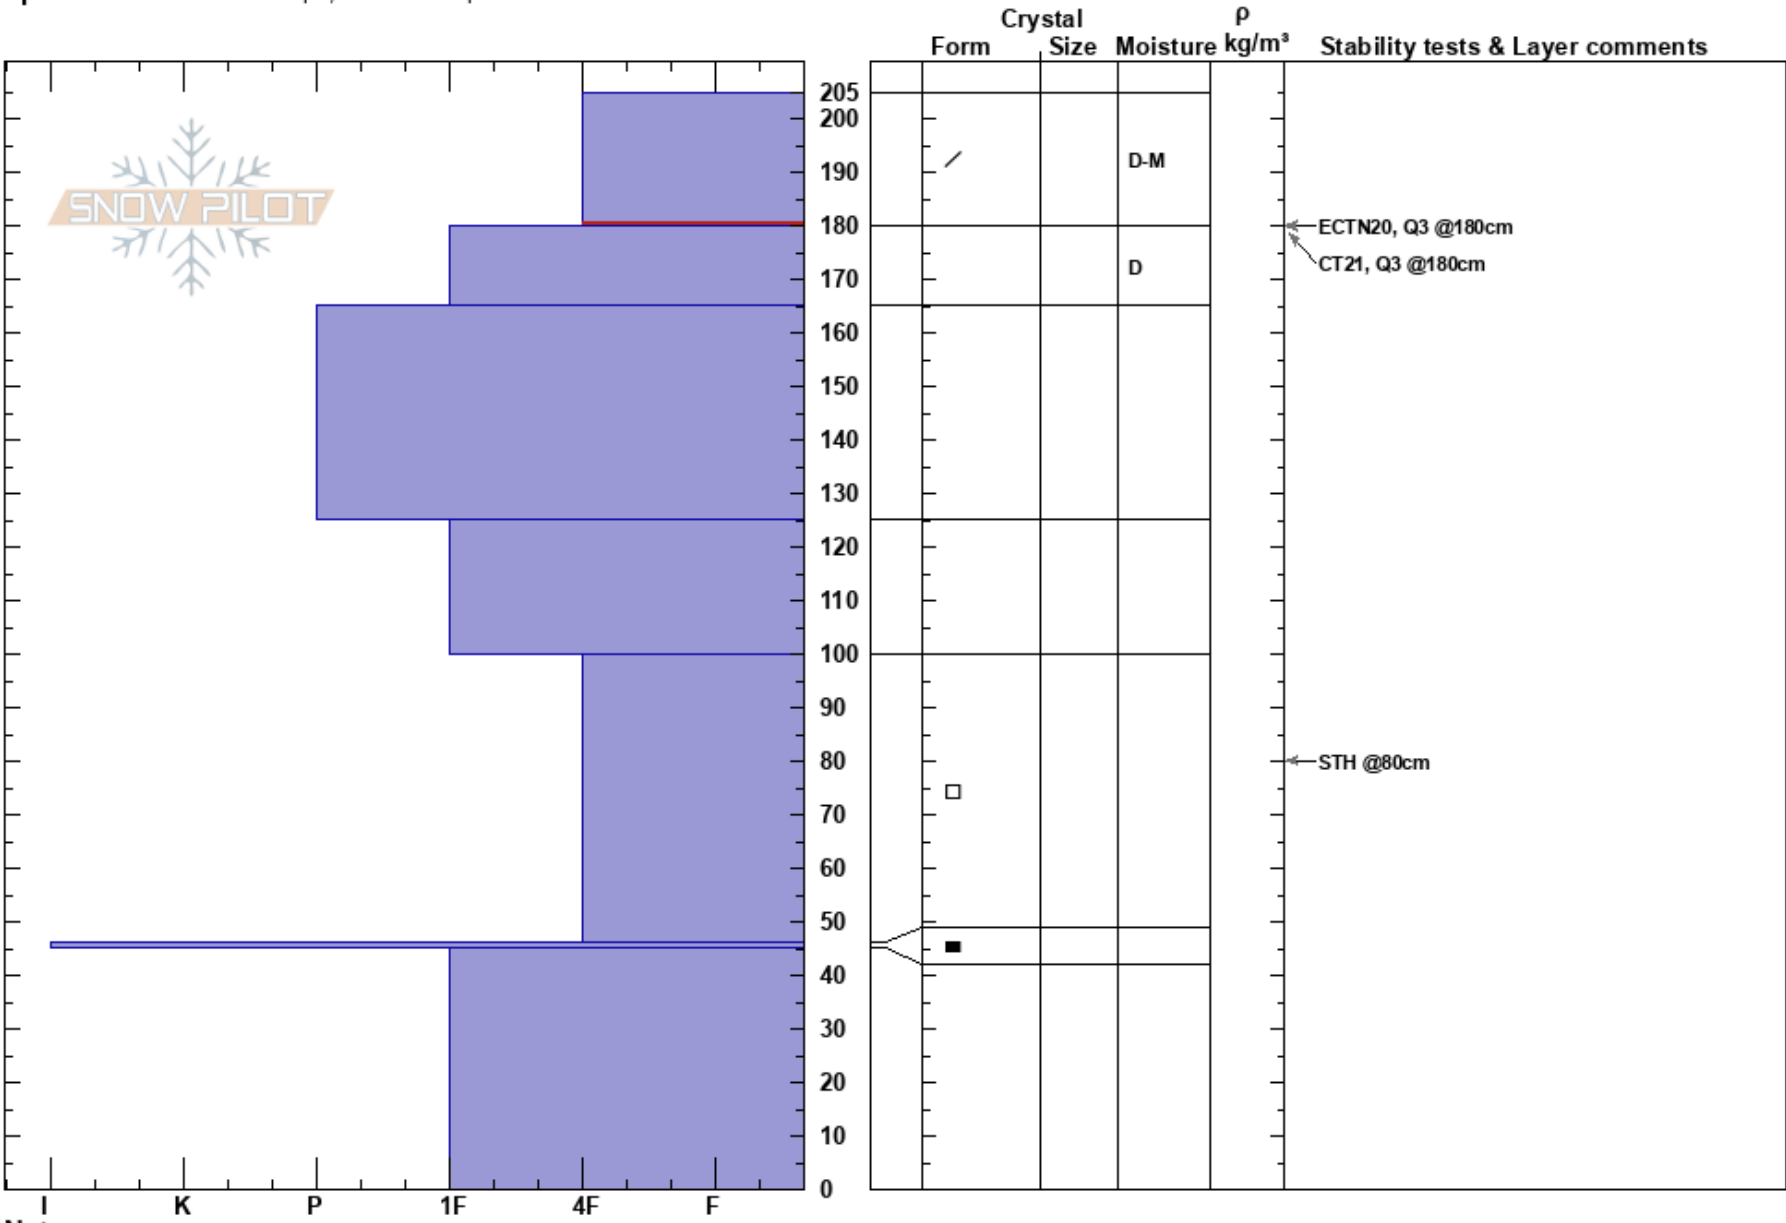

Top of Ptarmigan
 Front Range
 CO
 Elevation: 3535 m
 Aspect: NE
 Specifics: Ski tracks on slope; We skied slope

Espen Karlsen
 03/03/2018 - 11:00am
 Co-ord: 40.51524N, -105.90541E
 Slope Angle: 28°
 Wind Loading:

Stability: HS:205
 Air Temperature: PS: 5 205-180cm:Problematic layer
 Sky Cover: FEW
 Precipitation: NO
 Wind: SW Moderate

Notes: