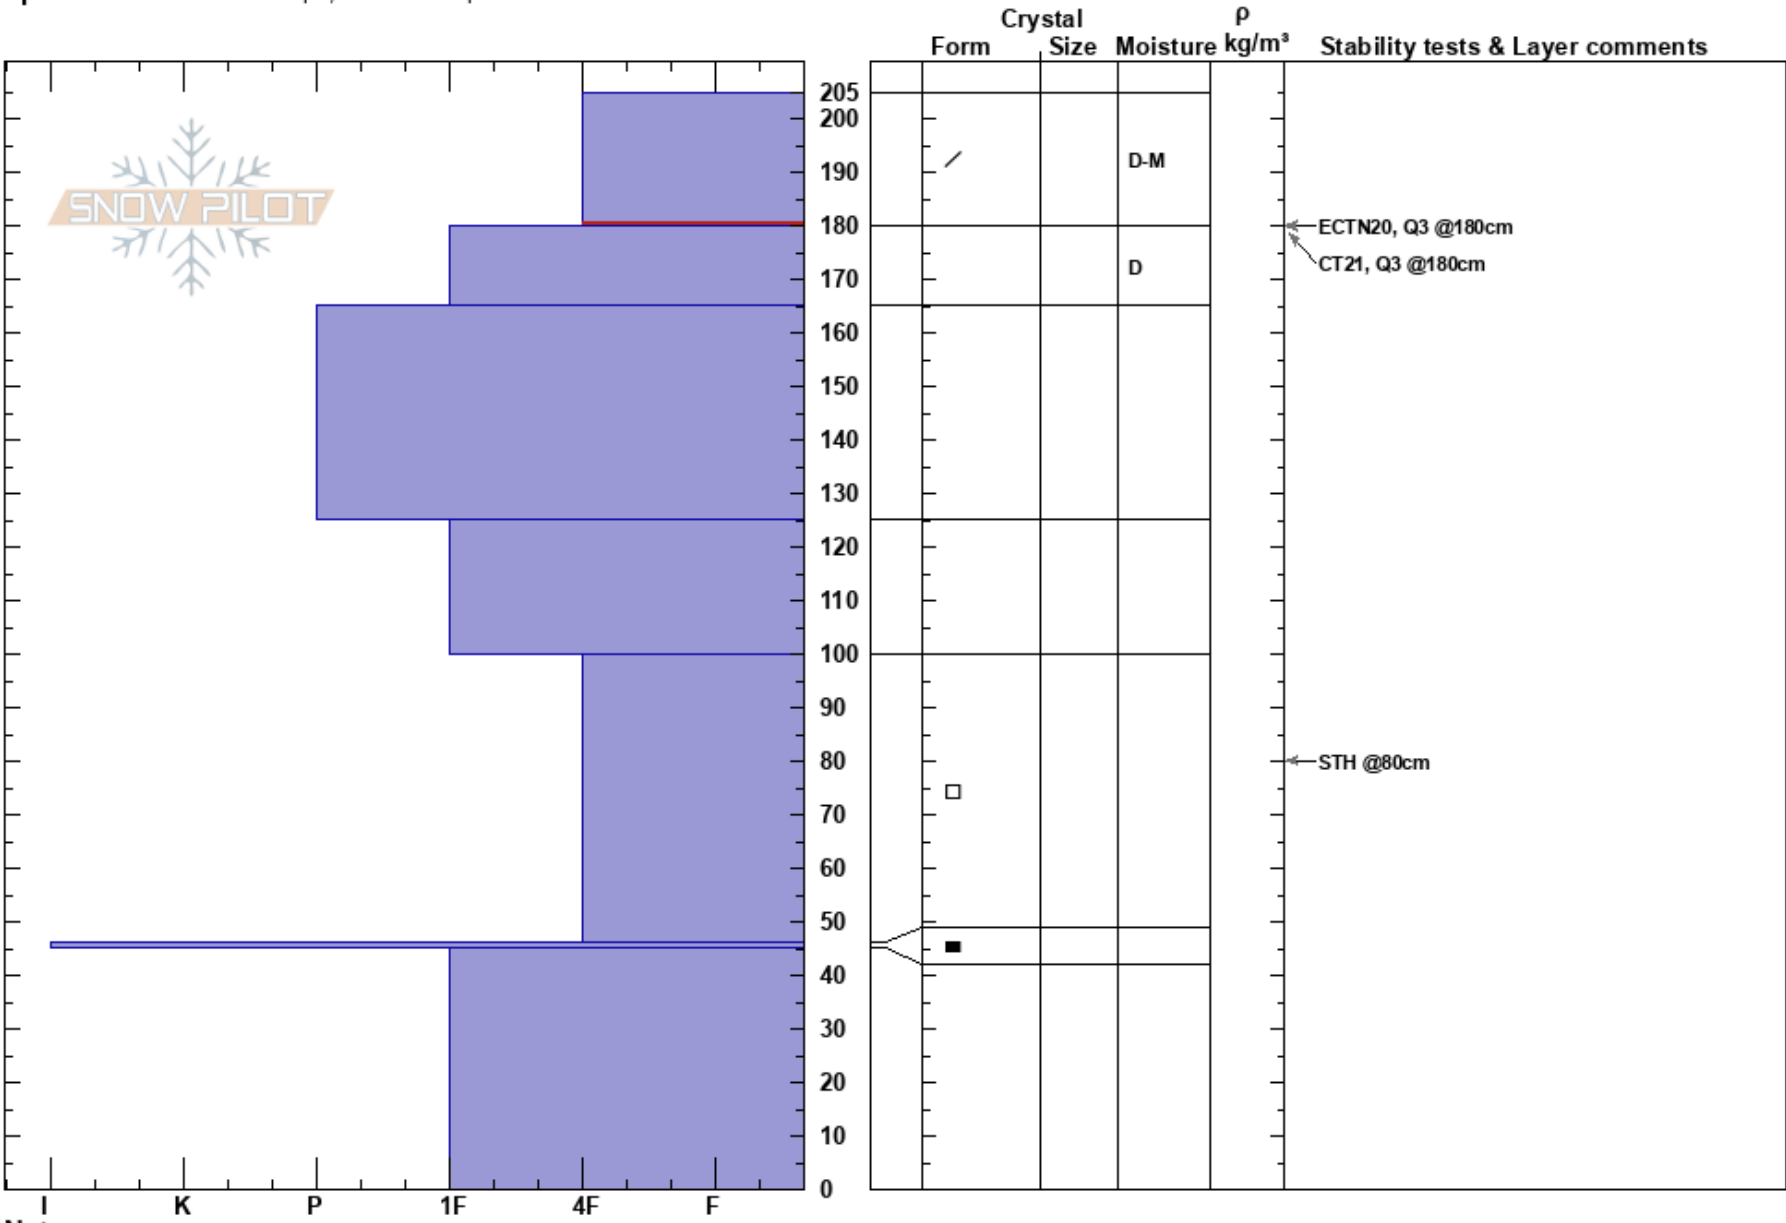

Top of Ptarmigan
 Front Range
 CO
 Elevation: 3535 m
 Aspect: NE
 Specifics: Ski tracks on slope; We skied slope

Espen Karlsen
 03/03/2018 - 11:00am
 Co-ord: 40.51524N, -105.90541E
 Slope Angle: 28°
 Wind Loading:

Stability: **HS:205**
 Air Temperature: **PS: 5** 205-180cm:Problematic layer
 Sky Cover: FEW
 Precipitation: NO
 Wind: SW Moderate

Notes: