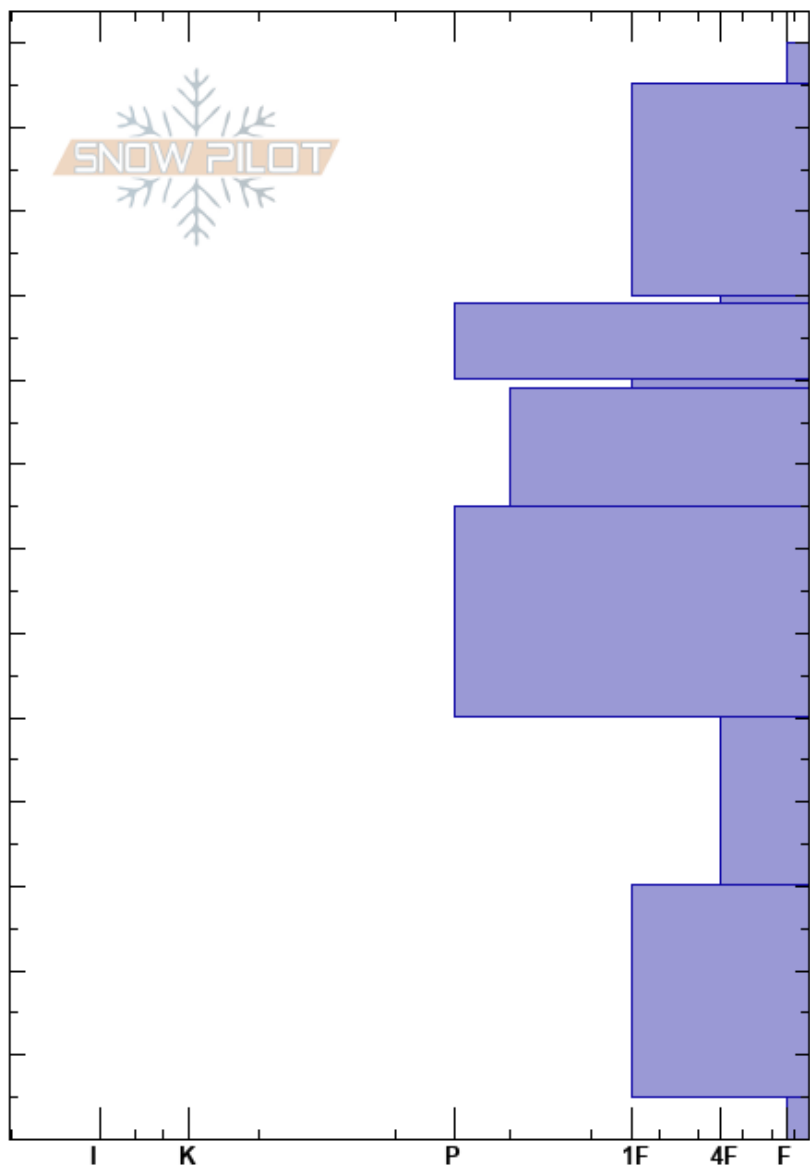

Fooses North Bowl  
 Sawatch  
 CO  
 Elevation: 11700 ft  
 Aspect: N  
 Specifics:

Kreston Rohrig  
 03/03/2018 - 1:00pm  
 Co-ord: 38.49524N, -106.31326W  
 Slope Angle: 25°  
 Wind Loading:

Stability:  
 Air Temperature:  
 Sky Cover: CLR  
 Precipitation: NO  
 Wind: W Light Breeze

HS:130

Layer Notes:

Height (ft)	Crystal		$\rho$ kg/m <sup>3</sup>	Stability tests & Layer comments
	Form	Size		
130	⊖			
110	.			
100	⊠			← CT15, Q2 @100cm
90	•			
80	•			
60	•			
40	⊖			
20	⊖			
0	^	2-3		← ECTX