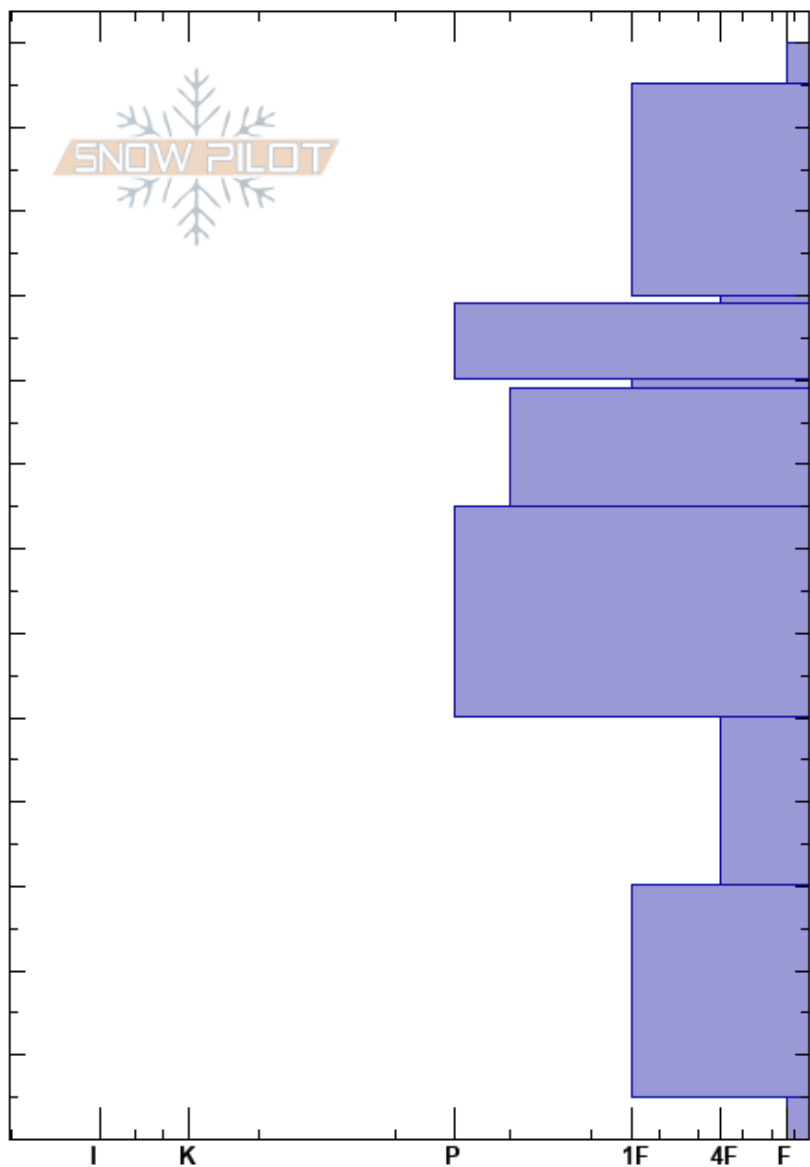

Fooses North Bowl
 Sawatch
 CO
 Elevation: 11700 ft
 Aspect: N
 Specifics:

Kreston Rohrig
 03/03/2018 - 1:00pm
 Co-ord: 38.49524N, -106.31326W
 Slope Angle: 25°
 Wind Loading:

Stability:
 Air Temperature:
 Sky Cover: CLR
 Precipitation: NO
 Wind: W Light Breeze
 HS:130
 Layer Notes:

Crystal Form	Crystal Size	Moisture	ρ kg/m ³	Stability tests & Layer comments
⊖				
.				
⊖				← CT15, Q2 @100cm
•				
•				
•				
•				
⊖				
⊖				
^	2-3			← ECTX

Notes: