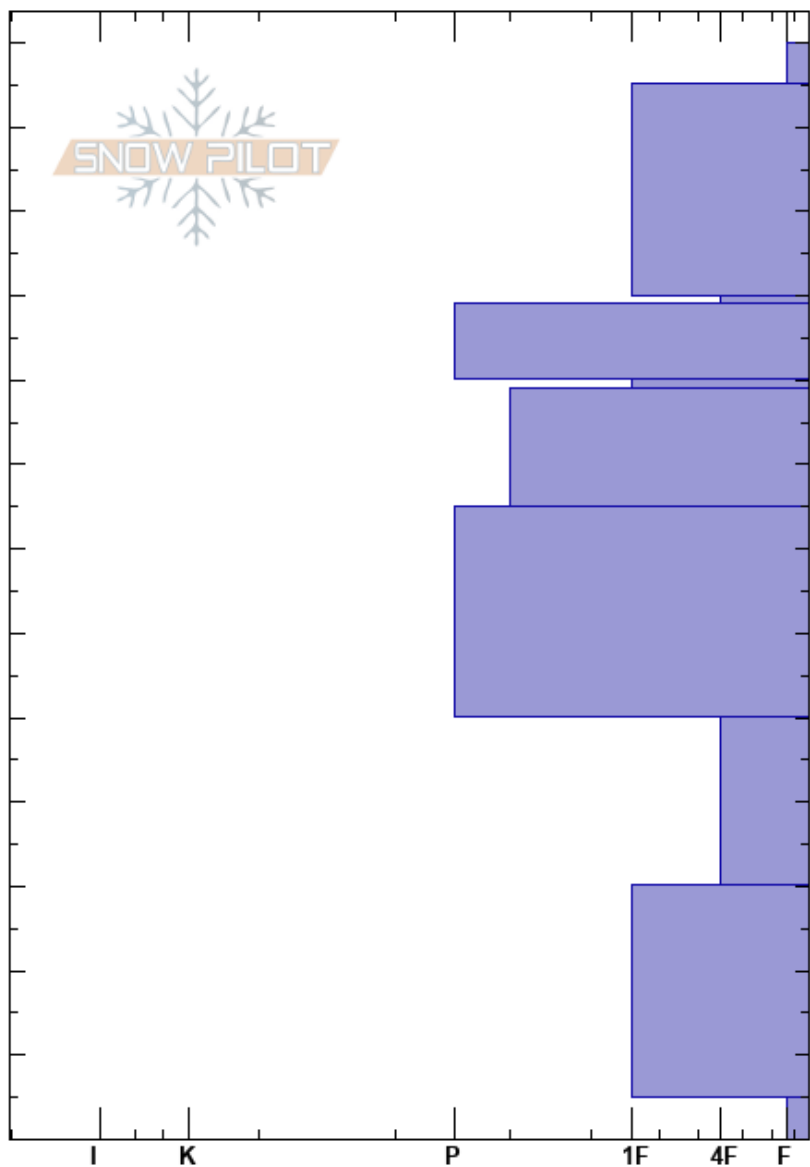

Fooses North Bowl
 Sawatch
 CO
 Elevation: 11700 ft
 Aspect: N
 Specifics:

Kreston Rohrig
 03/03/2018 - 1:00pm
 Co-ord: 38.49524N, -106.31326W
 Slope Angle: 25°
 Wind Loading:

Stability:
 Air Temperature:
 Sky Cover: CLR
 Precipitation: NO
 Wind: W Light Breeze
 HS:130
 Layer Notes:

Height (m)	Crystal		ρ kg/m ³	Stability tests & Layer comments
	Form	Size		
130	⊖			
110	.			
100	⊠			← CT15, Q2 @100cm
90	•			
80	•			
60	•			
40	⊖			
20	⊖			
0	^	2-3		← ECTX

Notes: