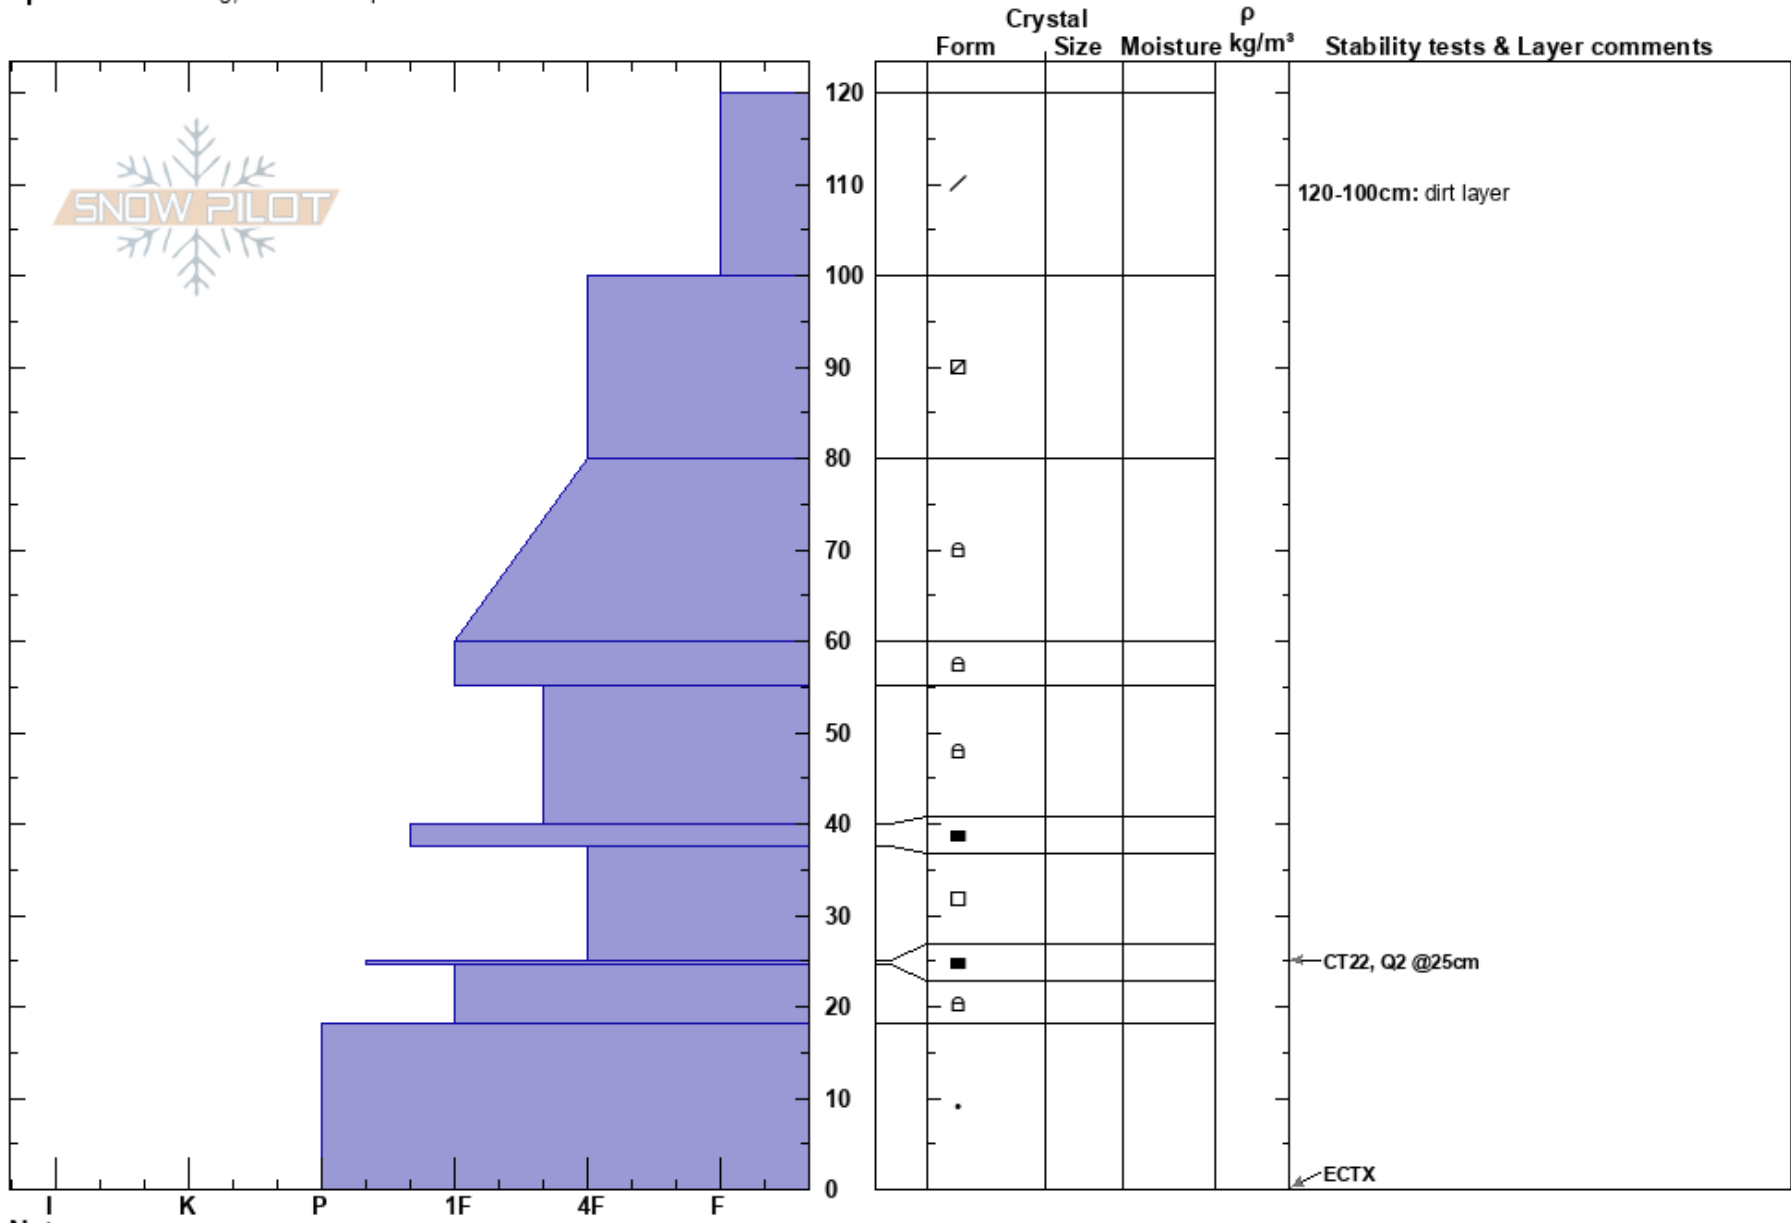

Gold Hill
 Uinta Range
 UT
 Elevation: 9034 ft
 Aspect: N
 Specifics: Cracking; We skied slope

Ted Scroggin
 03/03/2018 - 12:40pm
 Co-ord: 40.81510N, -110.91312W
 Slope Angle: 28°
 Wind Loading: yes

Stability: Good
 Air Temperature:
 Sky Cover: BKN
 Precipitation: NO
 Wind: W Moderate

HS:120
 Layer Notes:
 120-100cm: dirt layer

Notes: The hazard appeared to be mostly off the ridge lines from recent wind loading.