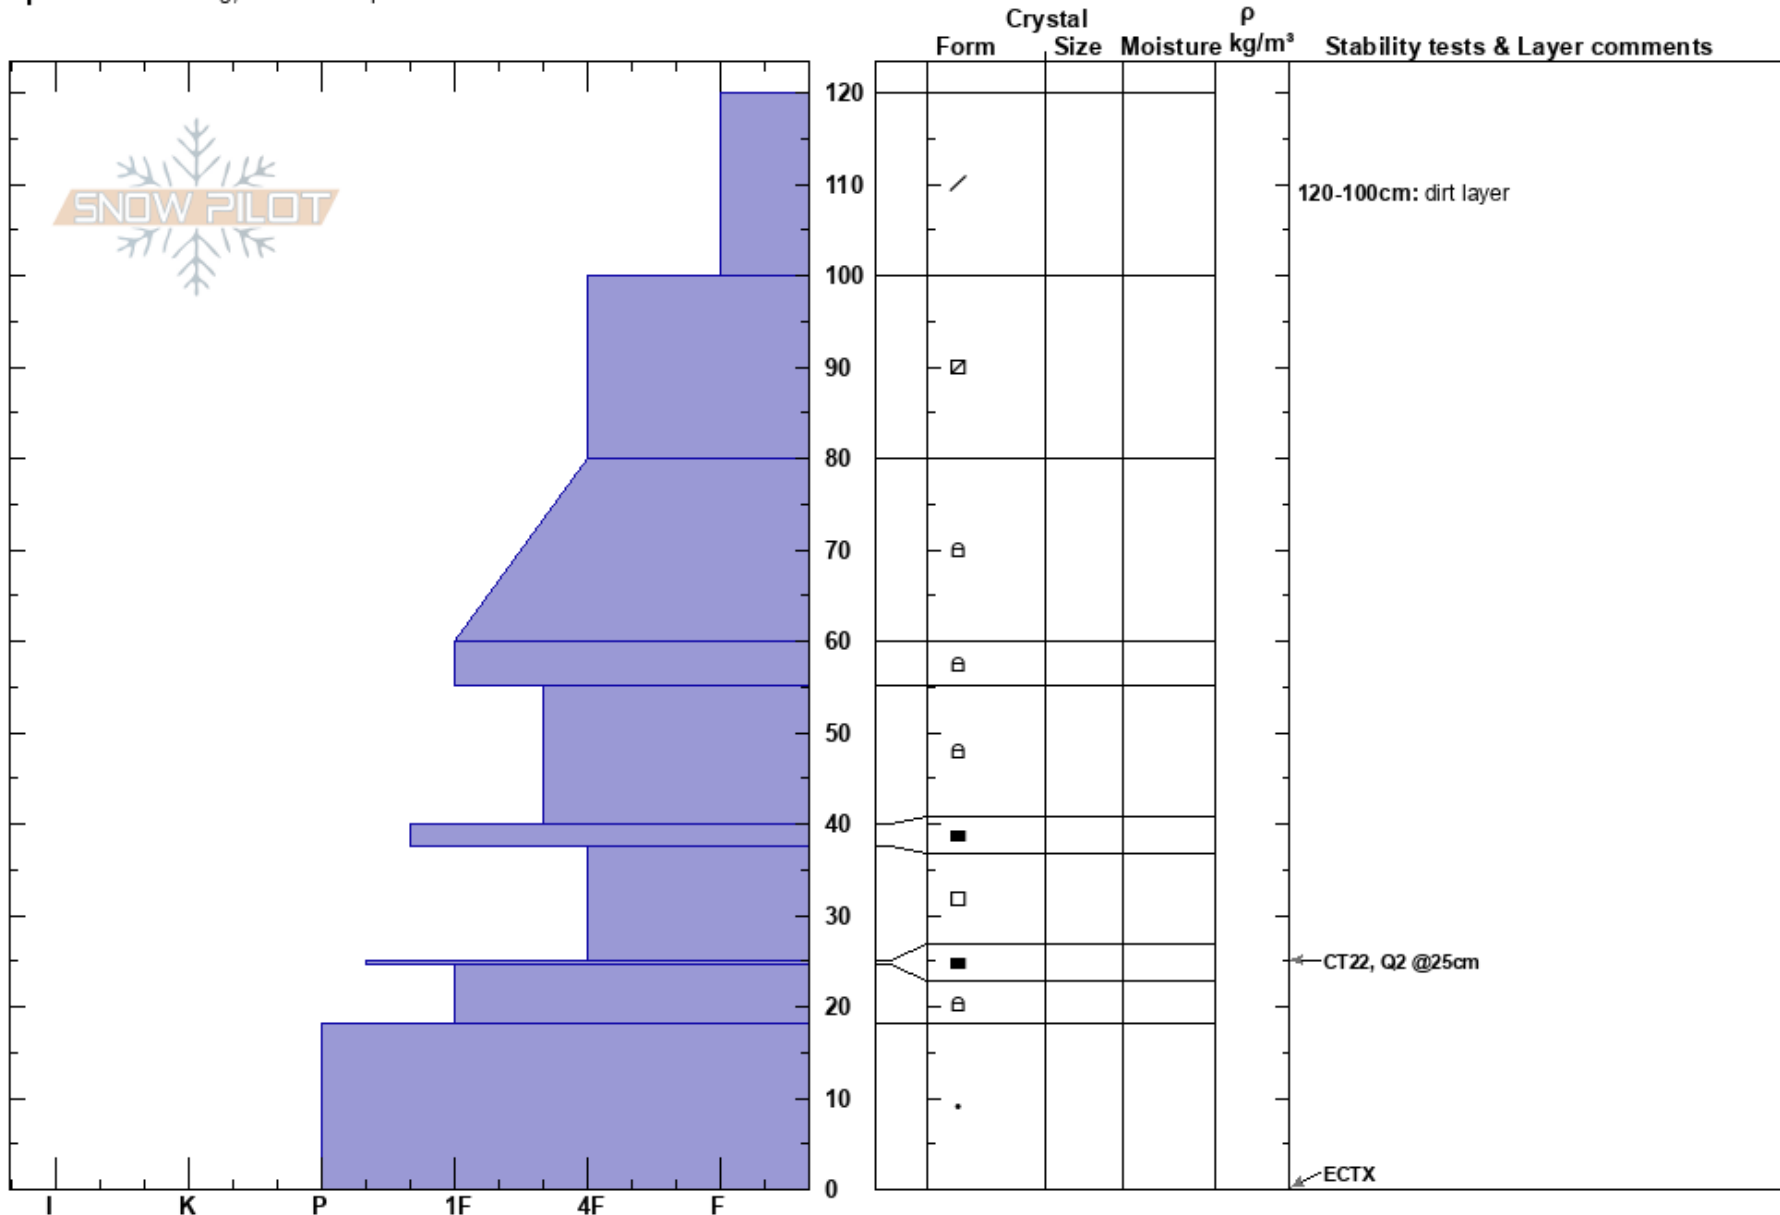

Gold Hill
 Uinta Range
 UT
 Elevation: 9034 ft
 Aspect: N
 Specifics: Cracking; We skied slope

Ted Scroggin
 03/03/2018 - 12:40pm
 Co-ord: 40.81510N, -110.91312W
 Slope Angle: 28°
 Wind Loading: yes

Stability: Good
 Air Temperature:
 Sky Cover: BKN
 Precipitation: NO
 Wind: W Moderate

HS:120
 Layer Notes:
 120-100cm: dirt layer

Notes: The hazard appeared to be mostly off the ridge lines from recent wind loading.