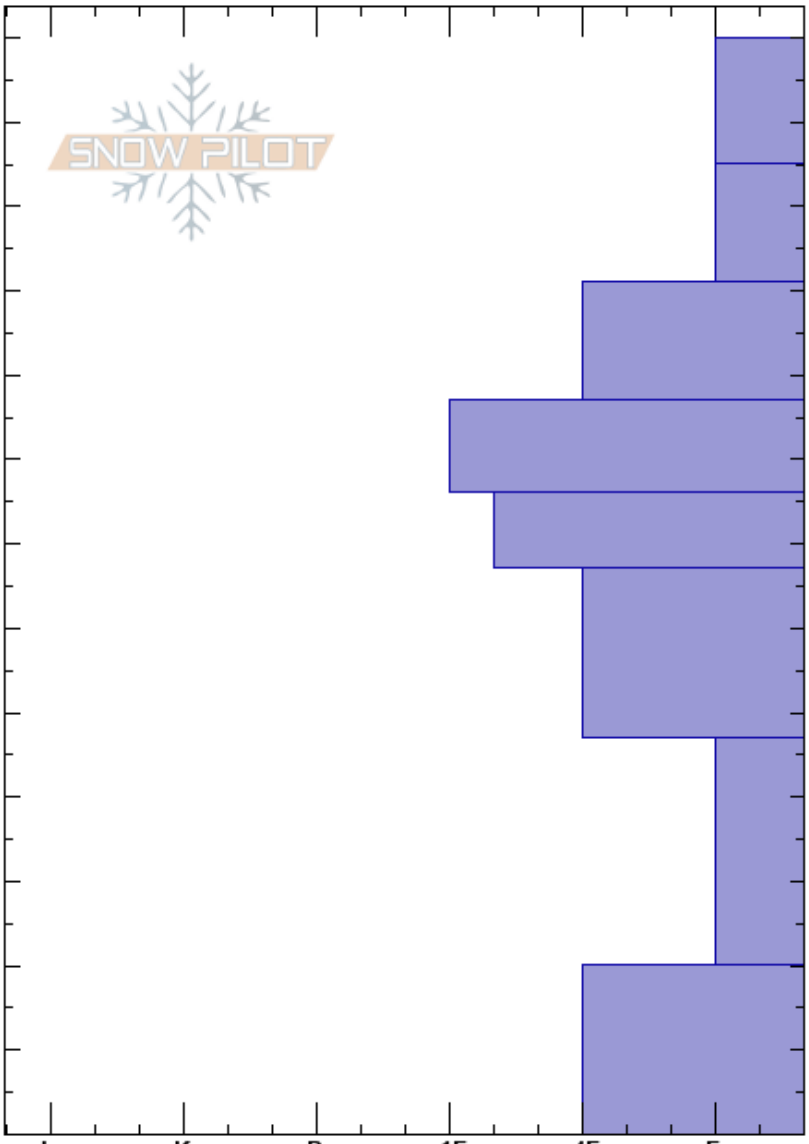

CO

Co-ord: 39.67688N, -105.88977W

Sky Cover: CLR

Elevation: 11506 ft

Slope Angle: 25°

Precipitation: NO

Aspect: N

Wind Loading: previous

Wind: Calm

Specifics:

Height (cm)	Crystal		Moisture	ρ kg/m ³	Stability tests & Layer comments
	Form	Size			
130					
120	∅	0.5	D		
110	∅	1	D		
100	□ (⊖)	1	D		
90					
80	⊖	1	D		
70	⊖	2	D		
60					
50	□ (⊖)	2-2.5	D		
40					
30	∧ (∧)	3-6	D		
20					
10	∧	4-6	D		
0					ECTX