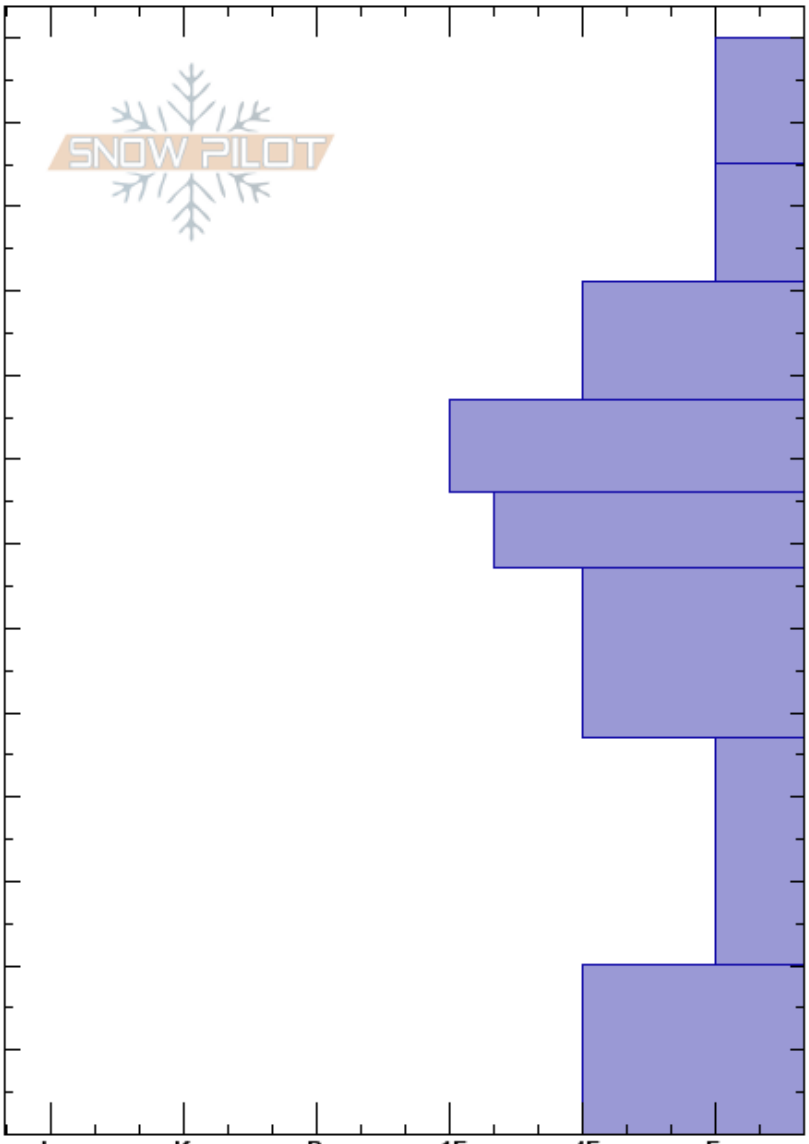

180303 Sister 4
 Front Range
 CO
 Elevation: 11506 ft
 Aspect: N
 Specifics:

Ryan Zarter
 03/03/2018 - 11:45am
 Co-ord: 39.67688N, -105.88977W
 Slope Angle: 25°
 Wind Loading: previous

Stability:
 Air Temperature: -0.5°C
 Sky Cover: CLR
 Precipitation: NO
 Wind: Calm

HS:130 Layer Notes:

Height (ft)	Crystal		Moisture	ρ kg/m ³	Stability tests & Layer comments
	Form	Size			
130					
120	∅	0.5	D		
110	∅	1	D		
100	□ (⊖)	1	D		
90					
80	⊖	1	D		
70	⊖	2	D		
60					
50	□ (⊖)	2-2.5	D		
40					
30	∧ (∧)	3-6	D		
20					
10	∧	4-6	D		
0					ECTX