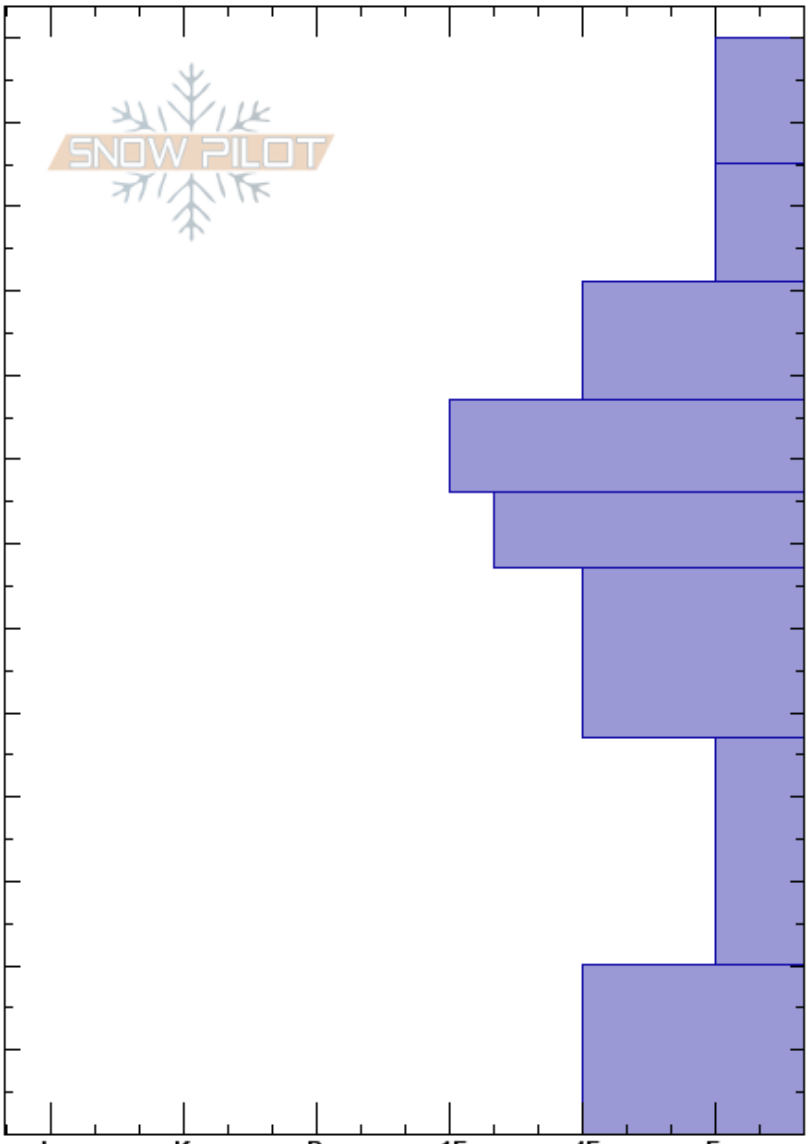

CO

Co-ord: 39.67688N, -105.88977W

Sky Cover: CLR

Elevation: 11506 ft

Slope Angle: 25°

Precipitation: NO

Aspect: N

Wind Loading: previous

Wind: Calm

Specifics:

Height (cm)	Crystal		Moisture	ρ kg/m ³	Stability tests & Layer comments
	Form	Size			
130 - 120	∅	0.5	D		
110 - 100	∅	1	D		
100 - 90	□ (⊖)	1	D		
90 - 80	⊖	1	D		
80 - 70	⊖	2	D		
70 - 60	□ (⊖)	2-2.5	D		
60 - 50	∧ (∧)	3-6	D		
50 - 40					
40 - 30	∧ (∧)	3-6	D		
30 - 20					
20 - 10	∧	4-6	D		
10 - 0					