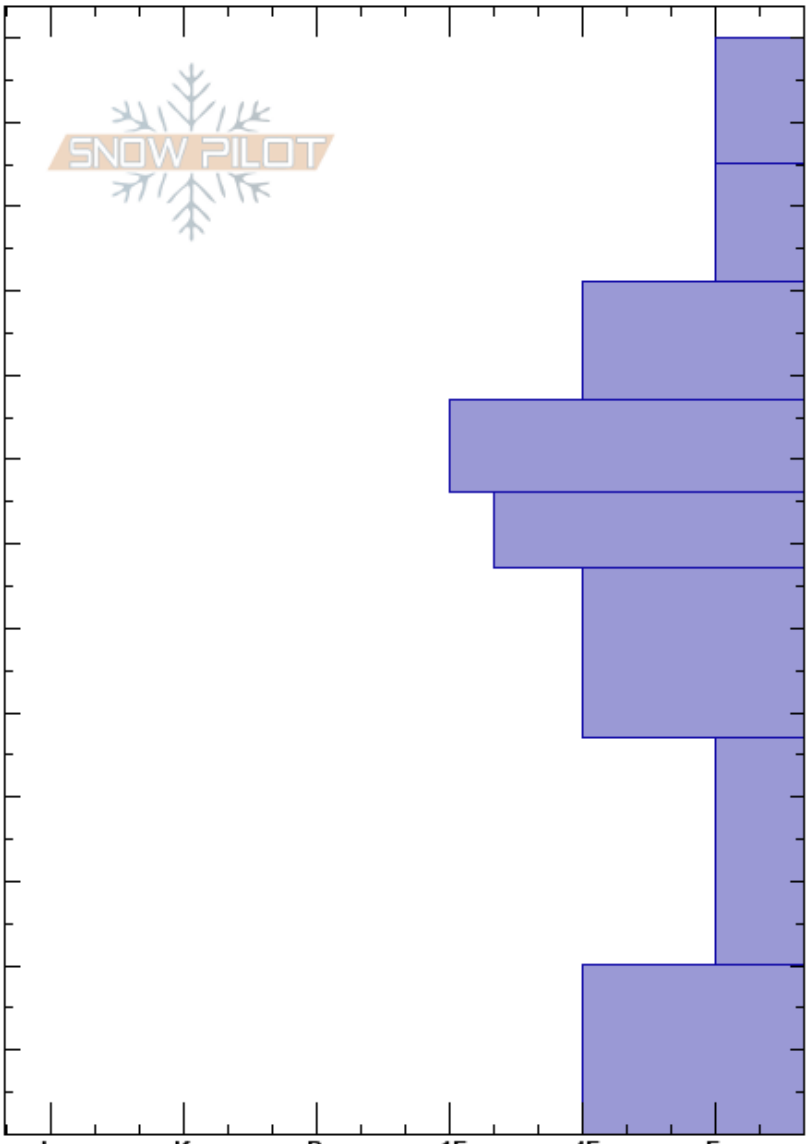

CO

Co-ord: 39.67688N, -105.88977W

Sky Cover: CLR

Elevation: 11506 ft

Slope Angle: 25°

Precipitation: NO

Aspect: N

Wind Loading: previous

Wind: Calm

Specifics:

Height (cm)	Crystal		Moisture	ρ kg/m ³	Stability tests & Layer comments
	Form	Size			
130					
120	∅	0.5	D		
110	∅	1	D		
100	□ (⊖)	1	D		
90	⊖	1	D		
80	⊖	2	D		
70	⊖	2	D		
60	□ (⊖)	2-2.5	D		
50					
40	∧ (∧)	3-6	D		
30					
20	∧	4-6	D		
10					
0					ECTX