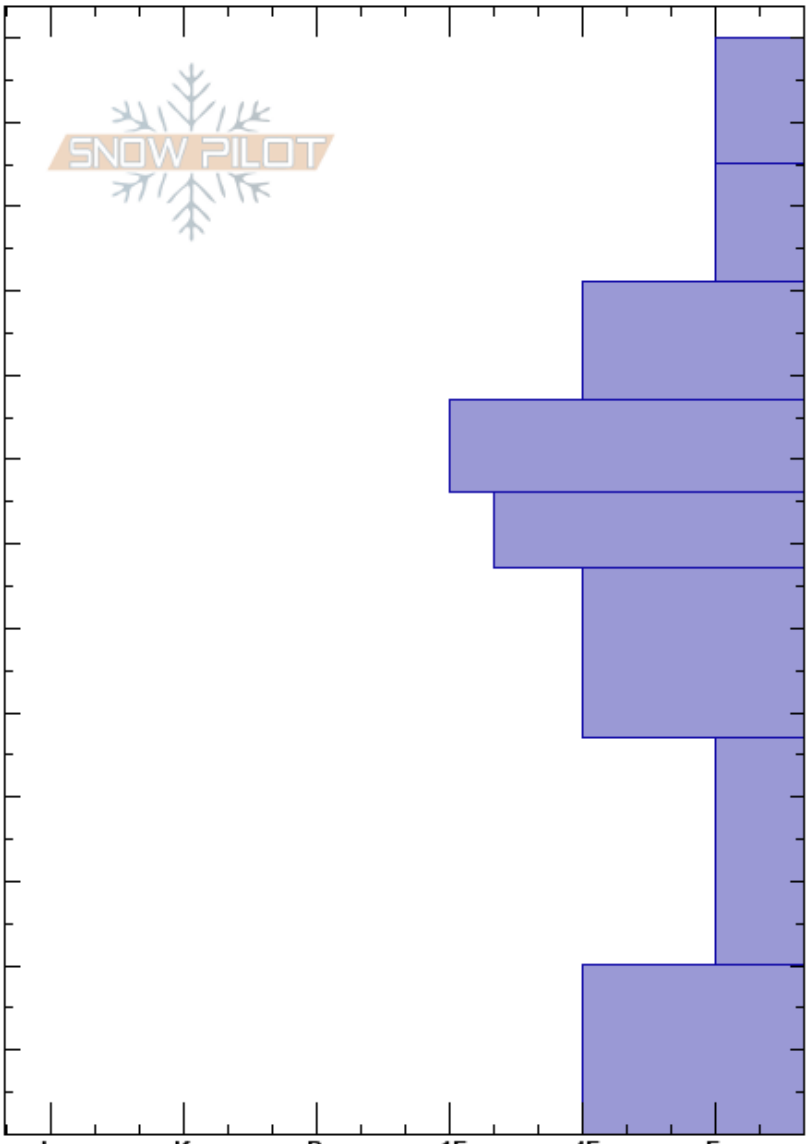

180303 Sister 4  
 Front Range  
 CO  
 Elevation: 11506 ft  
 Aspect: N  
 Specifics:

Ryan Zarter  
 03/03/2018 - 11:45am  
 Co-ord: 39.67688N, -105.88977W  
 Slope Angle: 25°  
 Wind Loading: previous

Stability:  
 Air Temperature: -0.5°C  
 Sky Cover: CLR  
 Precipitation: NO  
 Wind: Calm

HS:130 Layer Notes:

Height (ft)	Crystal		Moisture	$\rho$ kg/m <sup>3</sup>	Stability tests & Layer comments
	Form	Size			
115 - 130					
110 - 115	∅	0.5	D		
105 - 110	∅	1	D		
95 - 105	□ (⊖)	1	D		
80 - 95	⊖	1	D		
70 - 80	⊖	2	D		
50 - 70	□ (⊖)	2-2.5	D		
30 - 50	∧ (∧)	3-6	D		
0 - 30	∧	4-6	D		