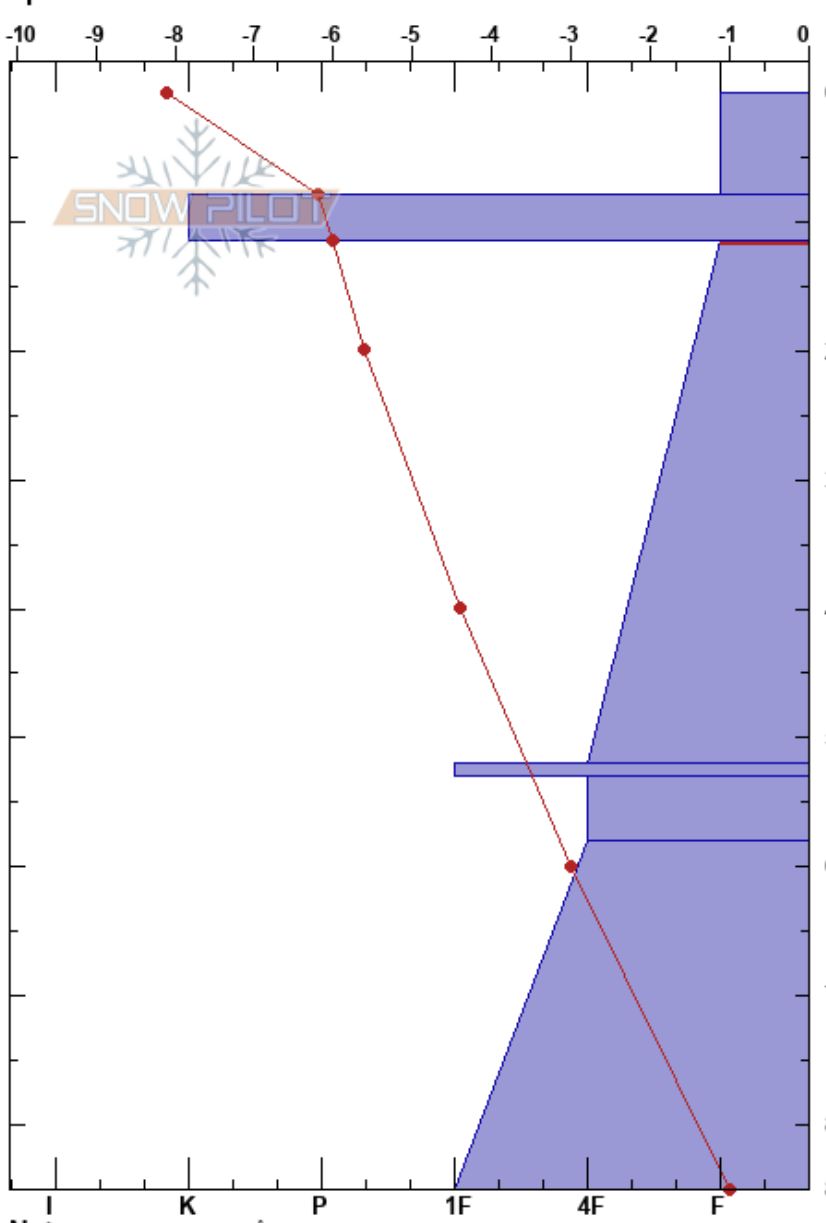

Snørken 3
 Snørken
 Norway
 Elevation: 576 m
 Aspect: NE
 Specifics:

Knut Are Bakke
 03/03/2018 - 15:40
 Co-ord: 34W CB 83626 36248
 Slope Angle: 32°
 Wind Loading:

Stability:
 Air Temperature: -8.6°C PF:20
 Sky Cover: BKN
 Precipitation: NO
 Wind:
 HS:85
 11.5-52cm:Problematic layer

Form	Crystal		Moisture	ρ kg/m ³	Stability tests & Layer comments
	Size				
+	1-2		D		
⊙⊙			D		← ECTPV @11.5cm ← CTV, Q2 @11.5cm
⊖	2		D		
⊙⊙			D		
⊖			D		← CT23, Q2 @55cm
⊖ (^)			D		

Notes: Ingen snødrift på toppnene
 LTK/V i skråningen