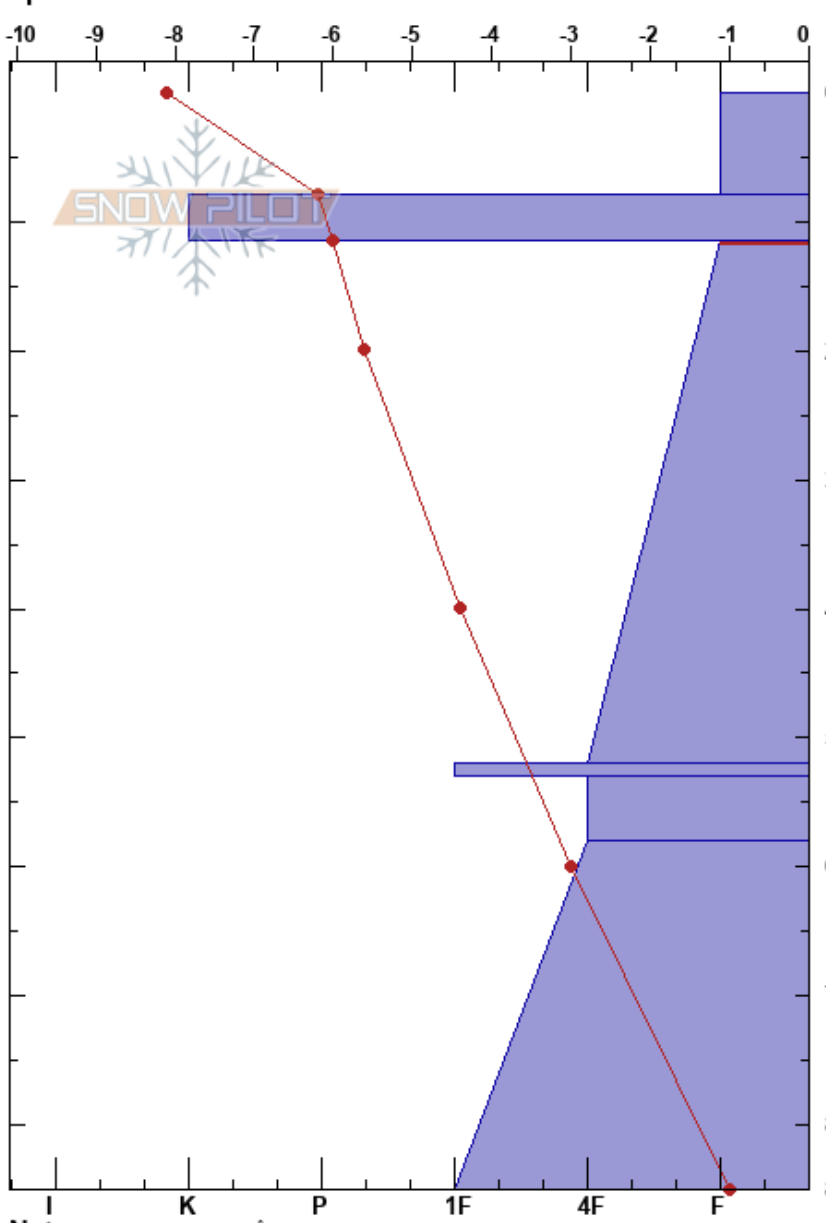

Snørken 3
 Snørken
 Norway
 Elevation: 576 m
 Aspect: NE
 Specifics:

Knut Are Bakke
 03/03/2018 - 15:40
 Co-ord: 34W CB 83626 36248
 Slope Angle: 32°
 Wind Loading:

Stability:
 Air Temperature: -8.6°C PF:20
 Sky Cover: BKN
 Precipitation: NO
 Wind:
 HS:85
 11.5-52cm:Problematic layer

Form	Crystal		ρ kg/m ³	Stability tests & Layer comments
	Size	Moisture		
+	1-2	D		
⊙⊙		D		← ECTPV @11.5cm ← CTV, Q2 @11.5cm
⊖	2	D		
⊙⊙		D		
⊖		D		← CT23, Q2 @55cm
⊖ (^)		D		

Notes: Ingen snødrift på toppnene
 LTK/V i skråningen