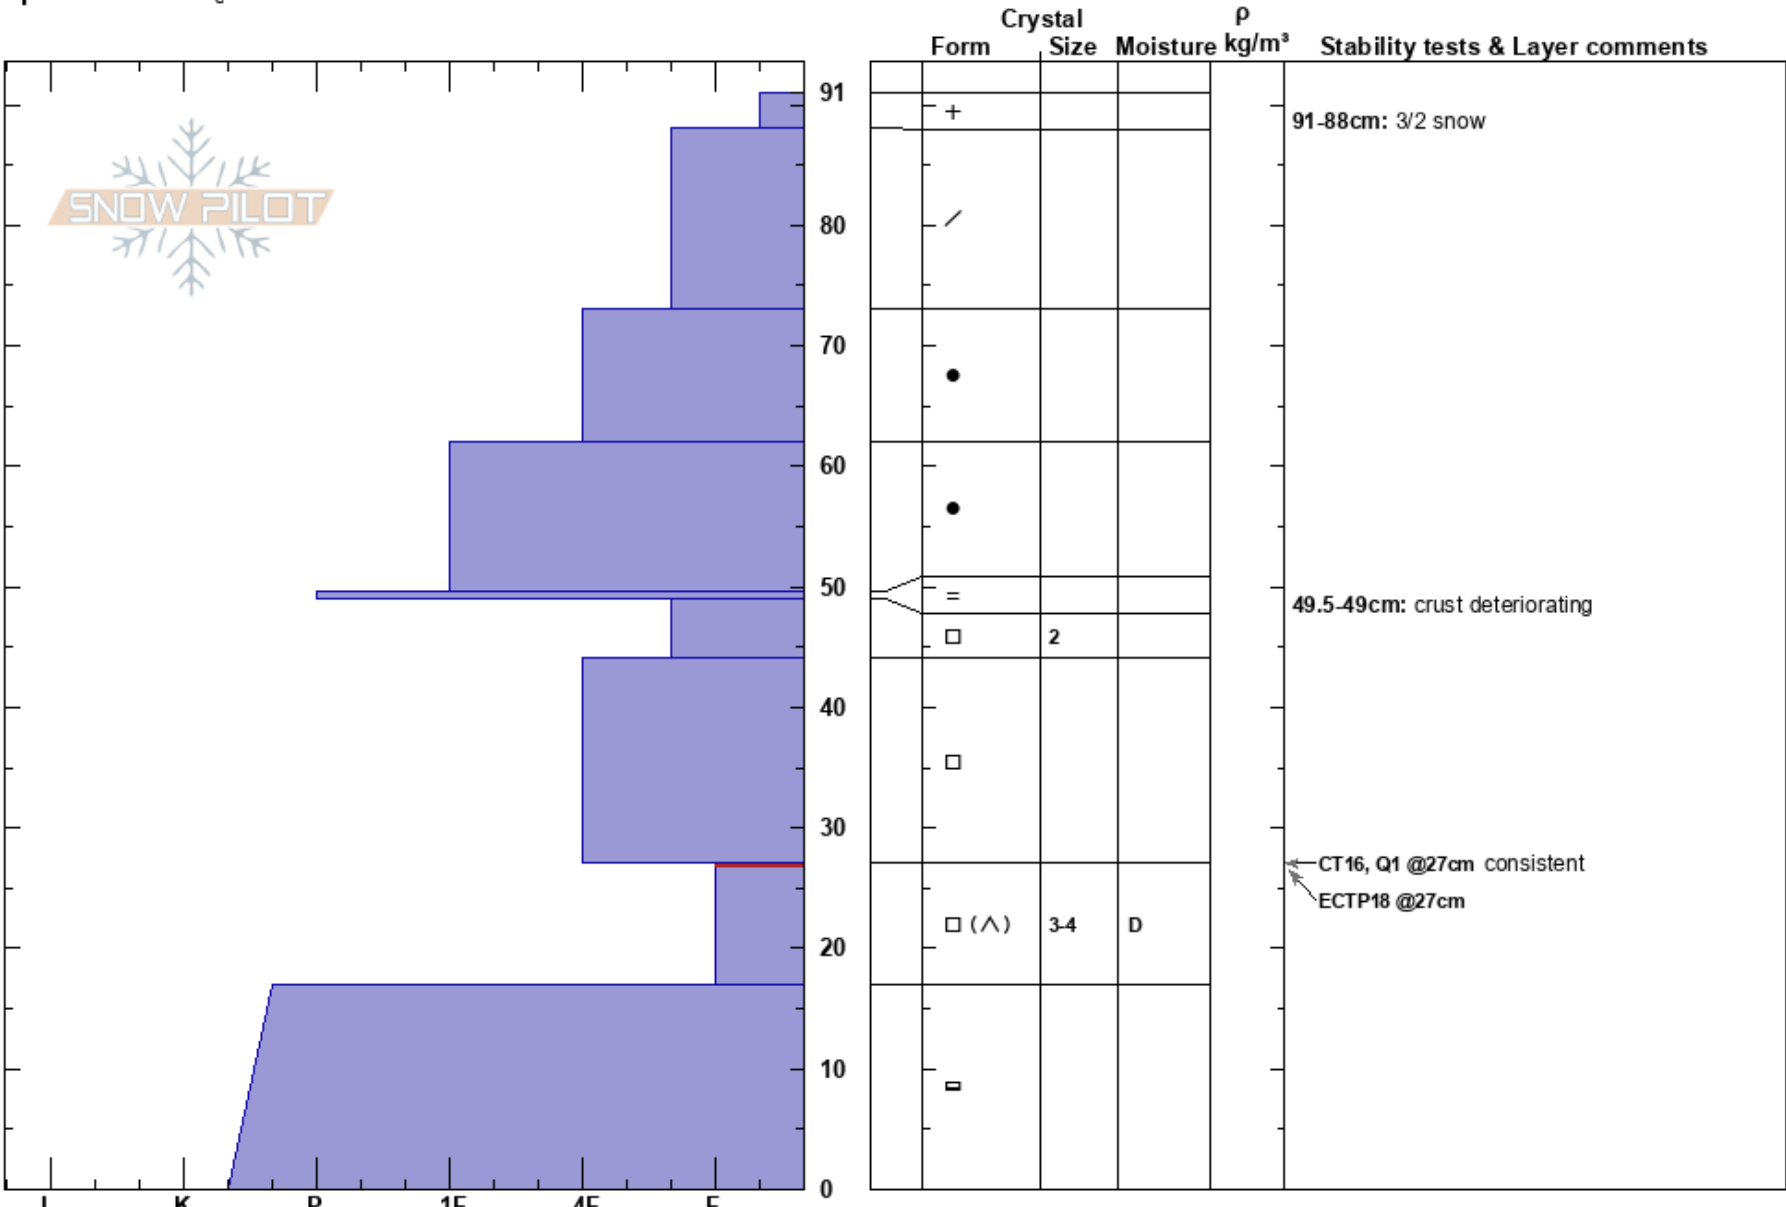

Beaver Mt. S Ridge-W
 Bear River Range
 UT
Elevation: 8500 ft
Aspect: W
Specifics: Cracking

toby weed
 03/02/2018 - 2:00pm
Co-ord: 41.95633N, -111.56051W
Slope Angle: 27°
Wind Loading: yes

Stability: Good
Air Temperature: 29°F
Sky Cover: OVC
Precipitation: S1
Wind: SW Moderate

HS:91
PF:75
 91-88cm: 3/2 snow
 49.5-49cm: crust deteriorating
 27-17cm: Problematic layer

Notes: Snowpack subjected to single digit temps for a week, and appears to have become weaker where shallow (<1m in depth)