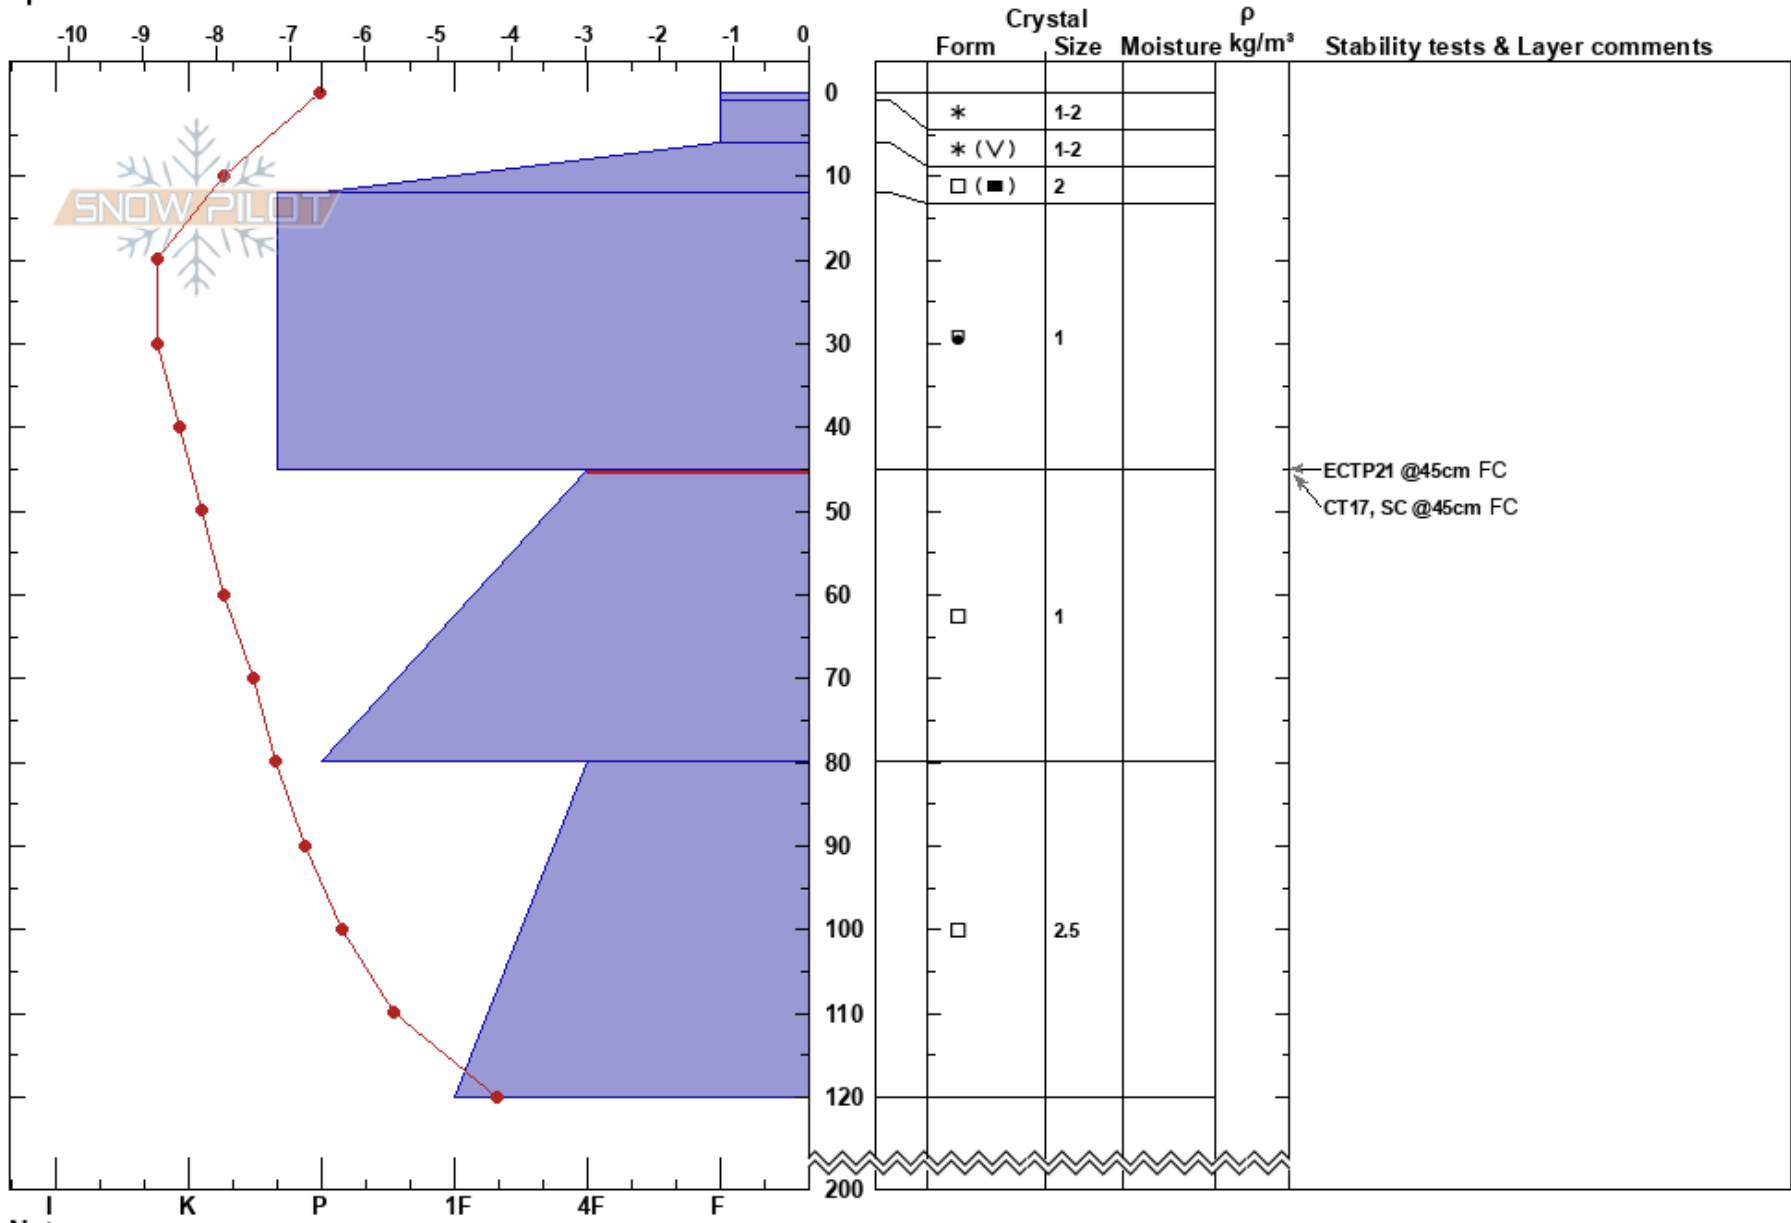

Vassocohkka SKL Jokken Erik Lidström
 Riksgänsen 03/03/2018 - 00:30
 Sweden Co-ord: 68.40773N, 18.27762E
 Elevation: 662 m Slope Angle: 34°
 Aspect: E Wind Loading: no
 Specifics:

Stability: HS:200 Layer Notes:
 Air Temperature: -8.1°C PF:5 45-80cm:Problematic layer
 Sky Cover: OVC
 Precipitation: S-1
 Wind: Calm