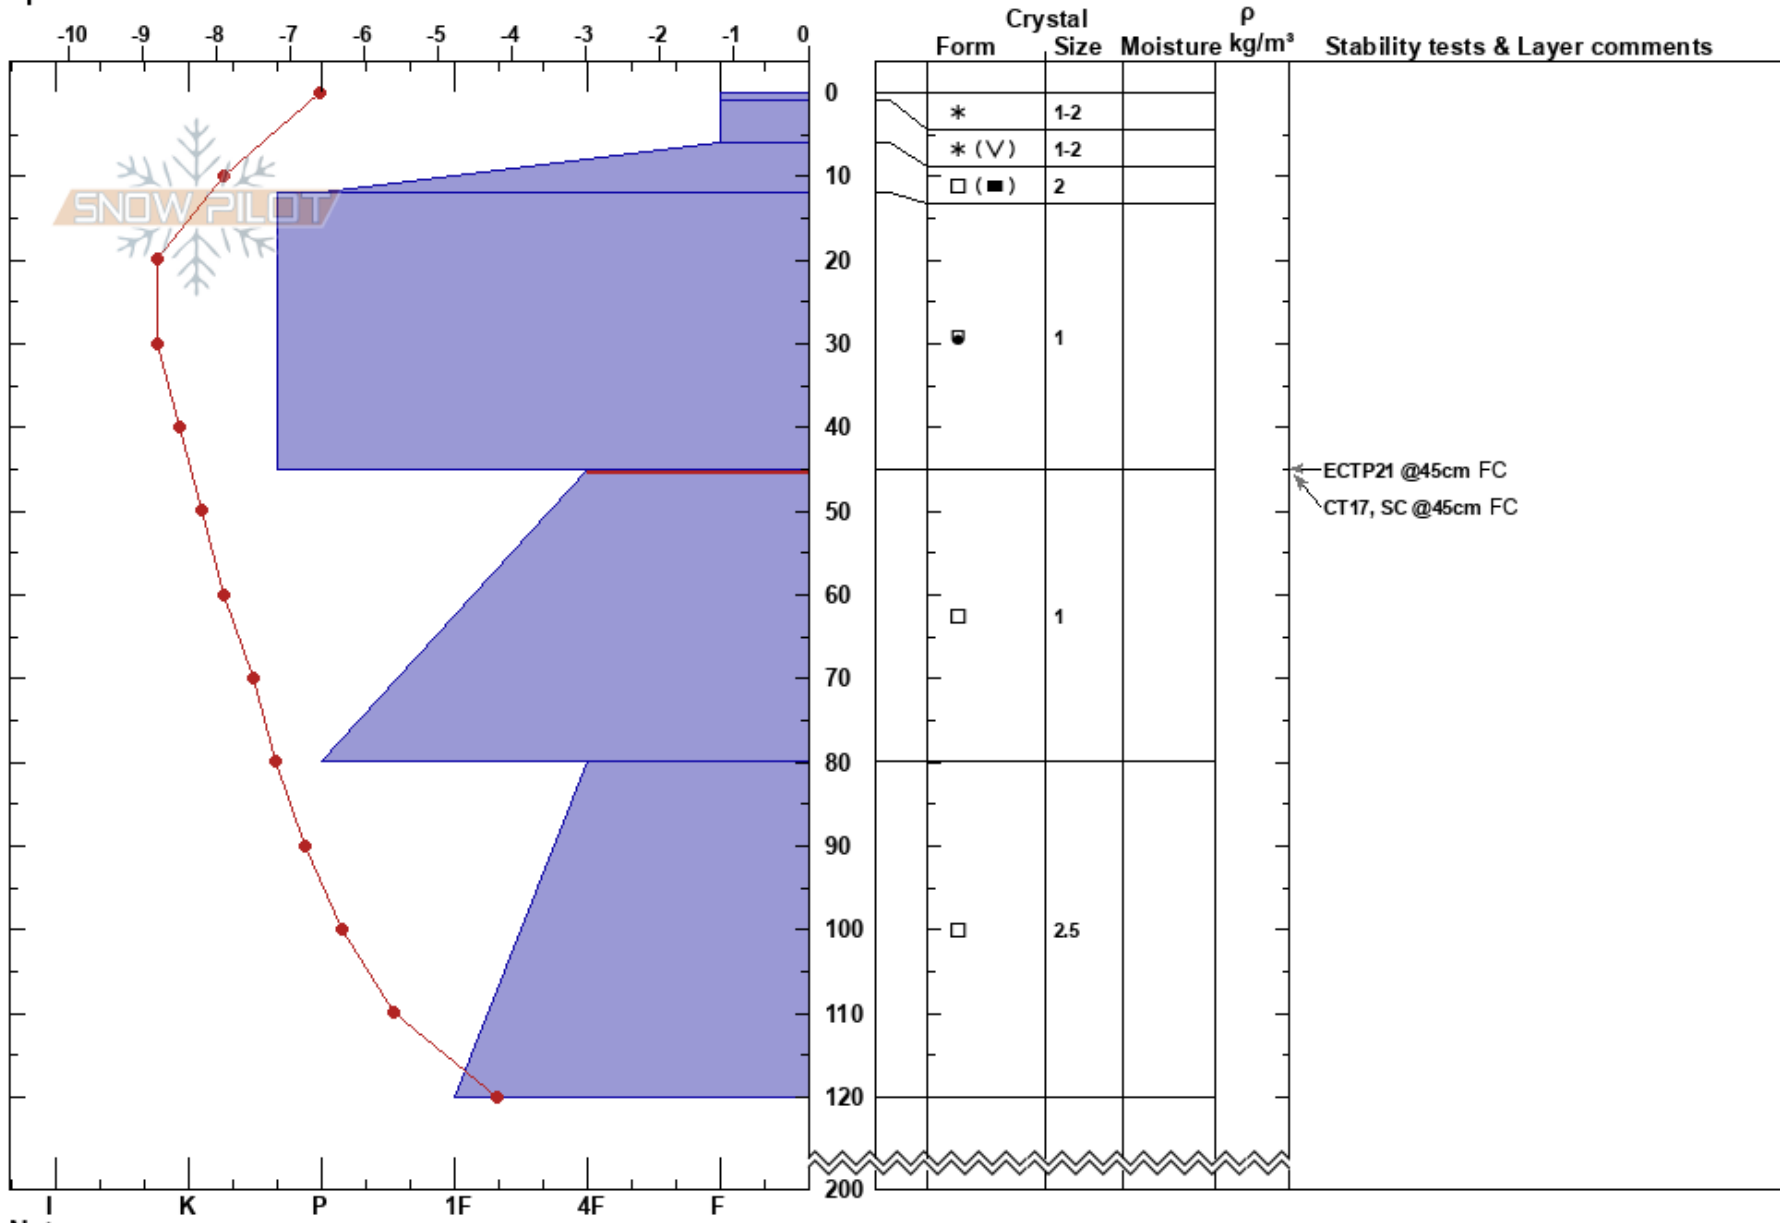

Vassocohkka SKL Jokken Erik Lidström  
 Riksgänsen 03/03/2018 - 00:30  
 Sweden Co-ord: 68.40773N, 18.27762E  
 Elevation: 662 m Slope Angle: 34°  
 Aspect: E Wind Loading: no  
 Specifics:

Stability: HS:200 Layer Notes:  
 Air Temperature: -8.1°C PF:5 45-80cm:Problematic layer  
 Sky Cover: OVC  
 Precipitation: S-1  
 Wind: Calm