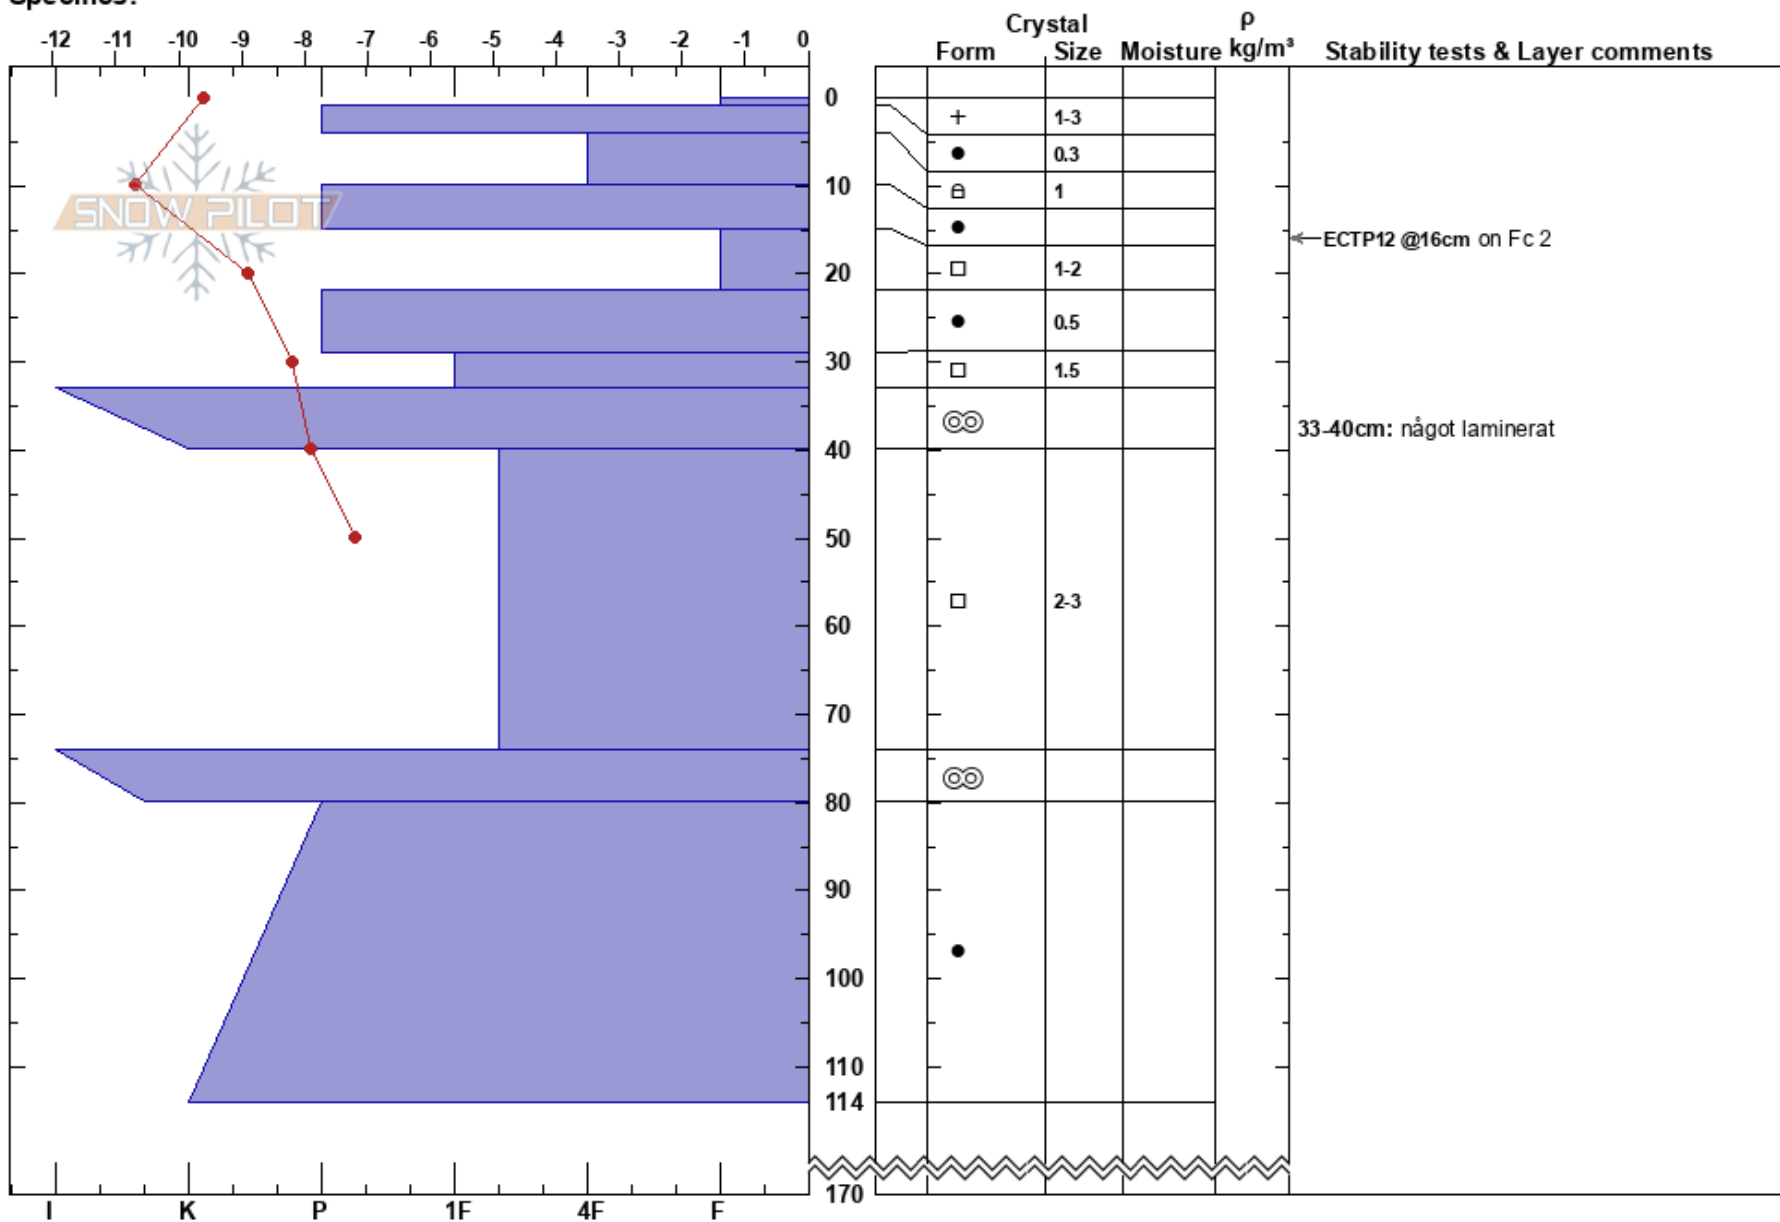

Skarta  
 Kebnekaise  
 Sweden  
 Elevation: 900 m  
 Aspect: N  
 Specifics:

Jenny Råghall  
 03/03/2018 - 11:20  
 Co-ord:  
 Slope Angle: 29°  
 Wind Loading: no

Stability: **HS:170** **Layer Notes:**  
 Air Temperature: -8.1°C **PF:30** 33-40cm: något laminerat  
 Sky Cover: OVC  
 Precipitation: S-1  
 Wind: Calm

Notes: Alp, mossa på marken. Läslutning.  
 ECT ej genom Mfcr 74-80.