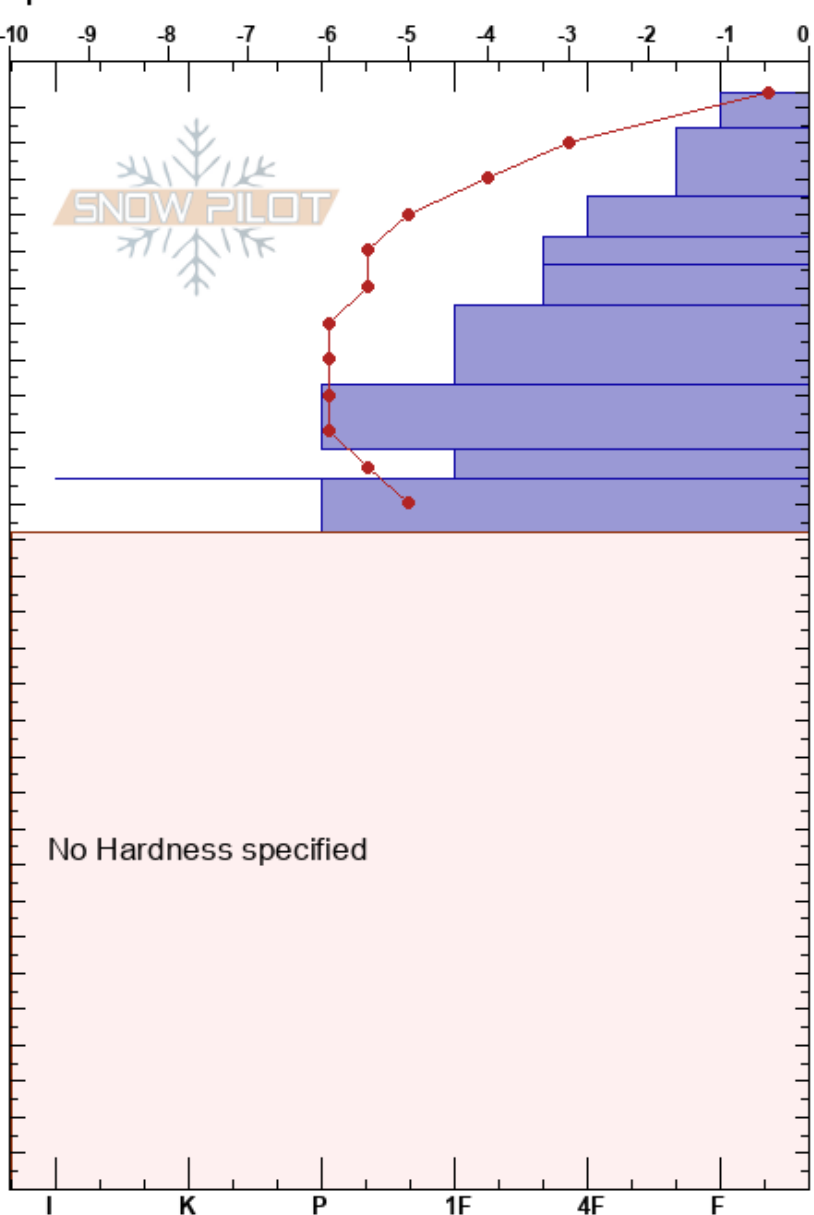

Spruce Creek03_02_18
 Bitterroot
 MT
 Elevation: 7134 ft
 Aspect: 55°
 Specifics:

Travis Craft
 03/02/2018 - 11:00am
 Co-ord: 46.58132N, -114.40063W
 Slope Angle: 25°
 Wind Loading:

Stability:
 Air Temperature: 1°C
 Sky Cover: FEW
 Precipitation: NO
 Wind: E Light Breeze

HS:304
 205-197cm:Problematic layer

Height (cm)	Crystal		Moisture	ρ kg/m ³	Stability tests & Layer comments
	Form	Size			
304	/				
290	/				← ECTN1 @294cm
280	/				
270	/				← ECTN12 @275cm
260	/				← ECTN17 @256cm
250	•				
240	•				
230	•				
220	•				
210	□				
200	■				
190	•				
180	•				
170					
160					
150					
140					
130					
120					
110					
100					
90					
80					
70					
60					
50					
40					
30					
20					
10					
0					