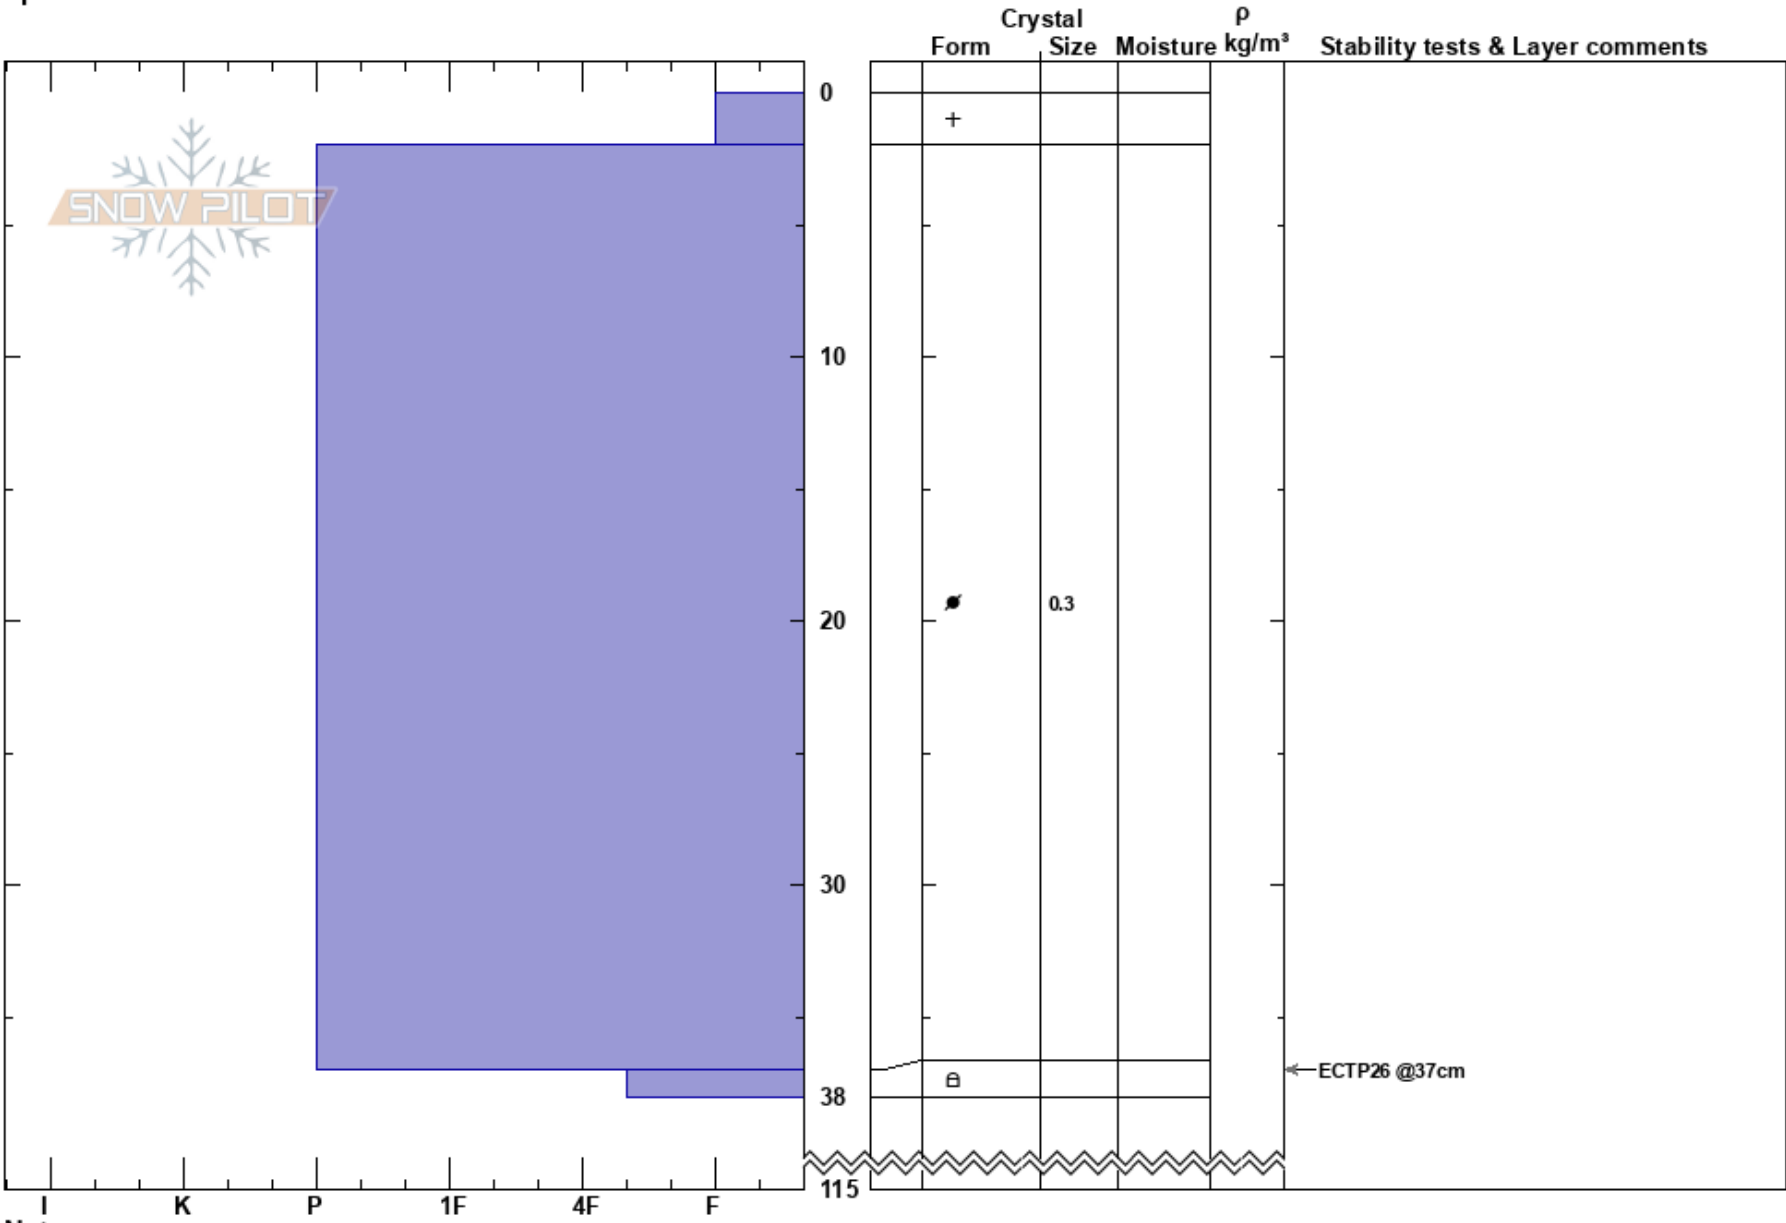

Leigastind 3  
 Leigastind  
 Norway  
 Elevation: 433 m  
 Aspect: NW  
 Specifics:

Rolf Torgals  
 02/03/2018 - 00:25  
 Co-ord: 32W xs 08214 11834  
 Slope Angle: 32°  
 Wind Loading:

Stability:  
 Air Temperature: -5.3°C PF:5 HS:115 Layer Notes:  
 37-38cm:Problematic layer  
 Sky Cover: SCT  
 Precipitation: NO  
 Wind: Calm