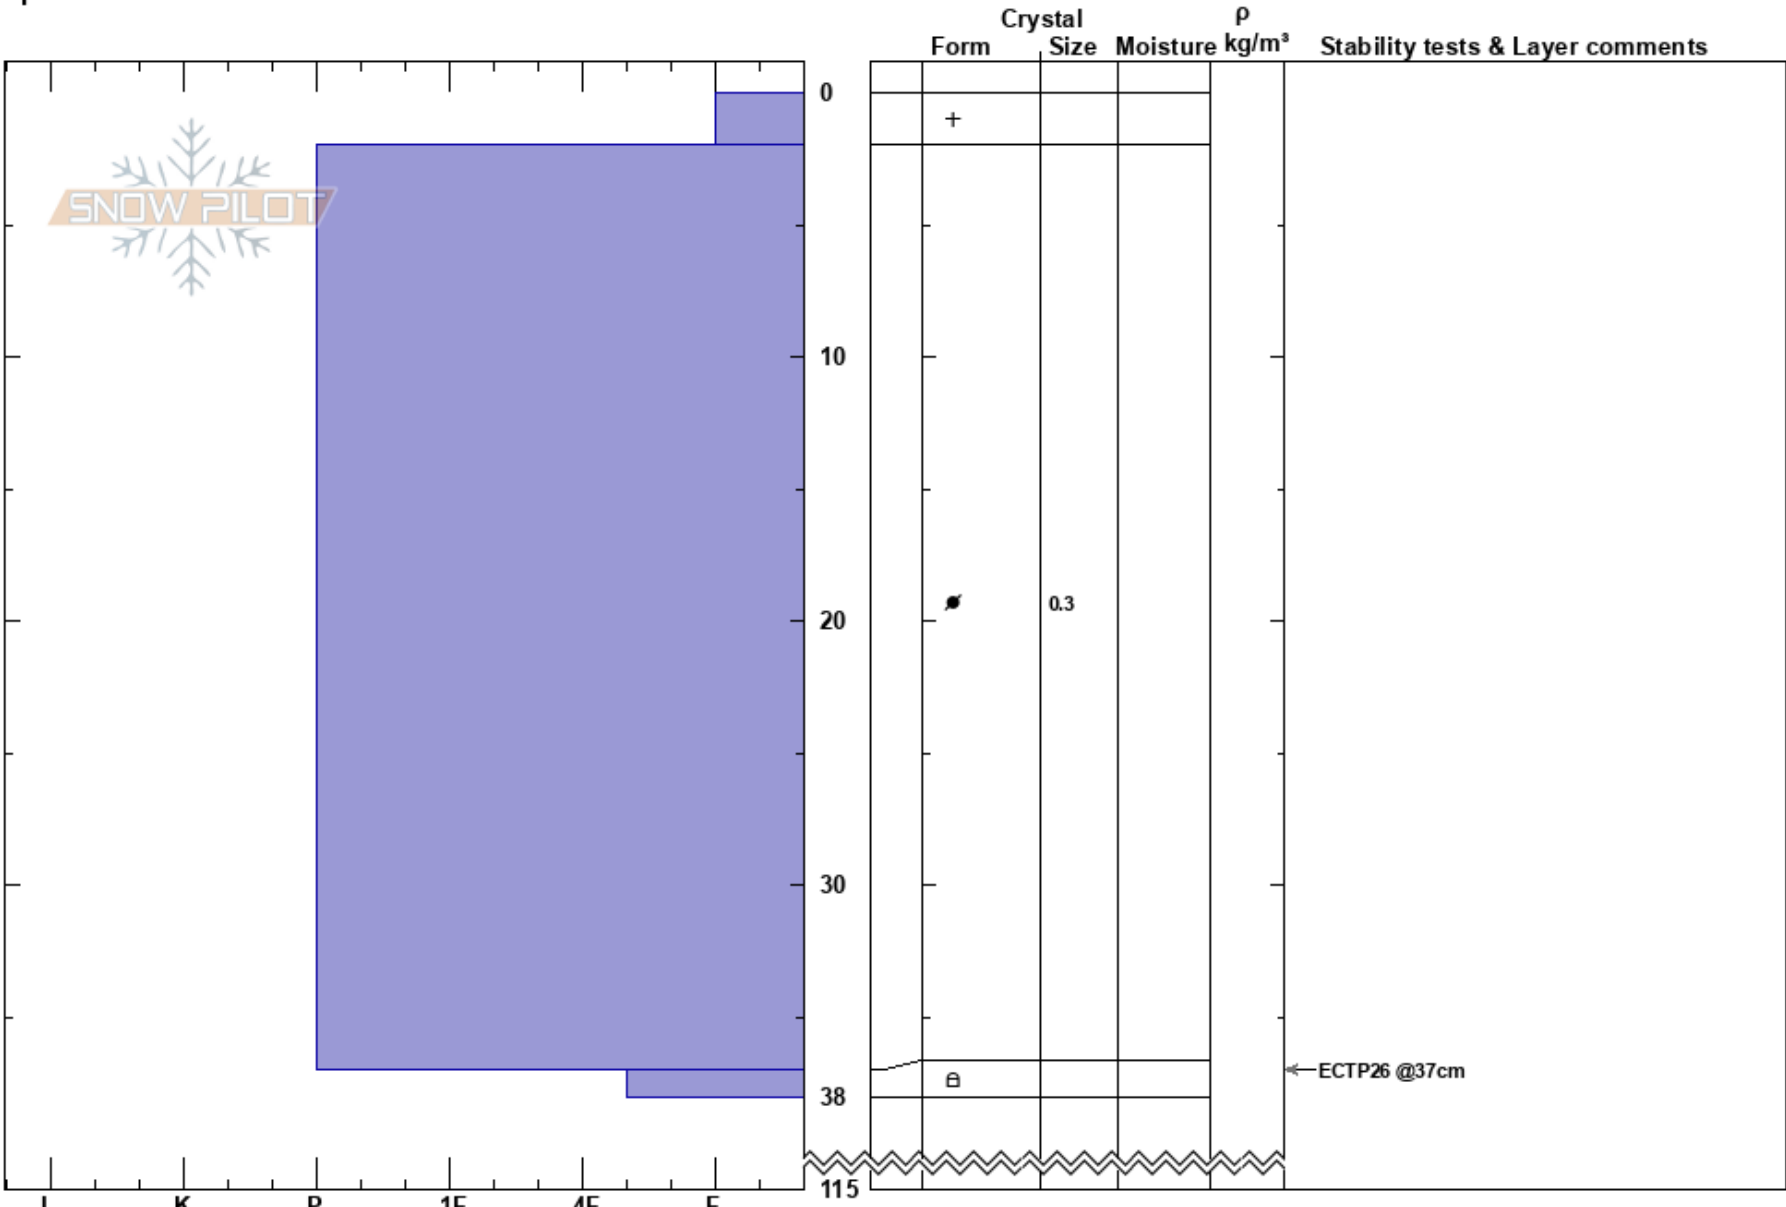

Leigastind 3
 Leigastind
 Norway
 Elevation: 433 m
 Aspect: NW
 Specifics:

Rolf Torgals
 02/03/2018 - 00:25
 Co-ord: 32W xs 08214 11834
 Slope Angle: 32°
 Wind Loading:

Stability:
 Air Temperature: -5.3°C PF:5 HS:115 Layer Notes:
 37-38cm:Problematic layer
 Sky Cover: SCT
 Precipitation: NO
 Wind: Calm