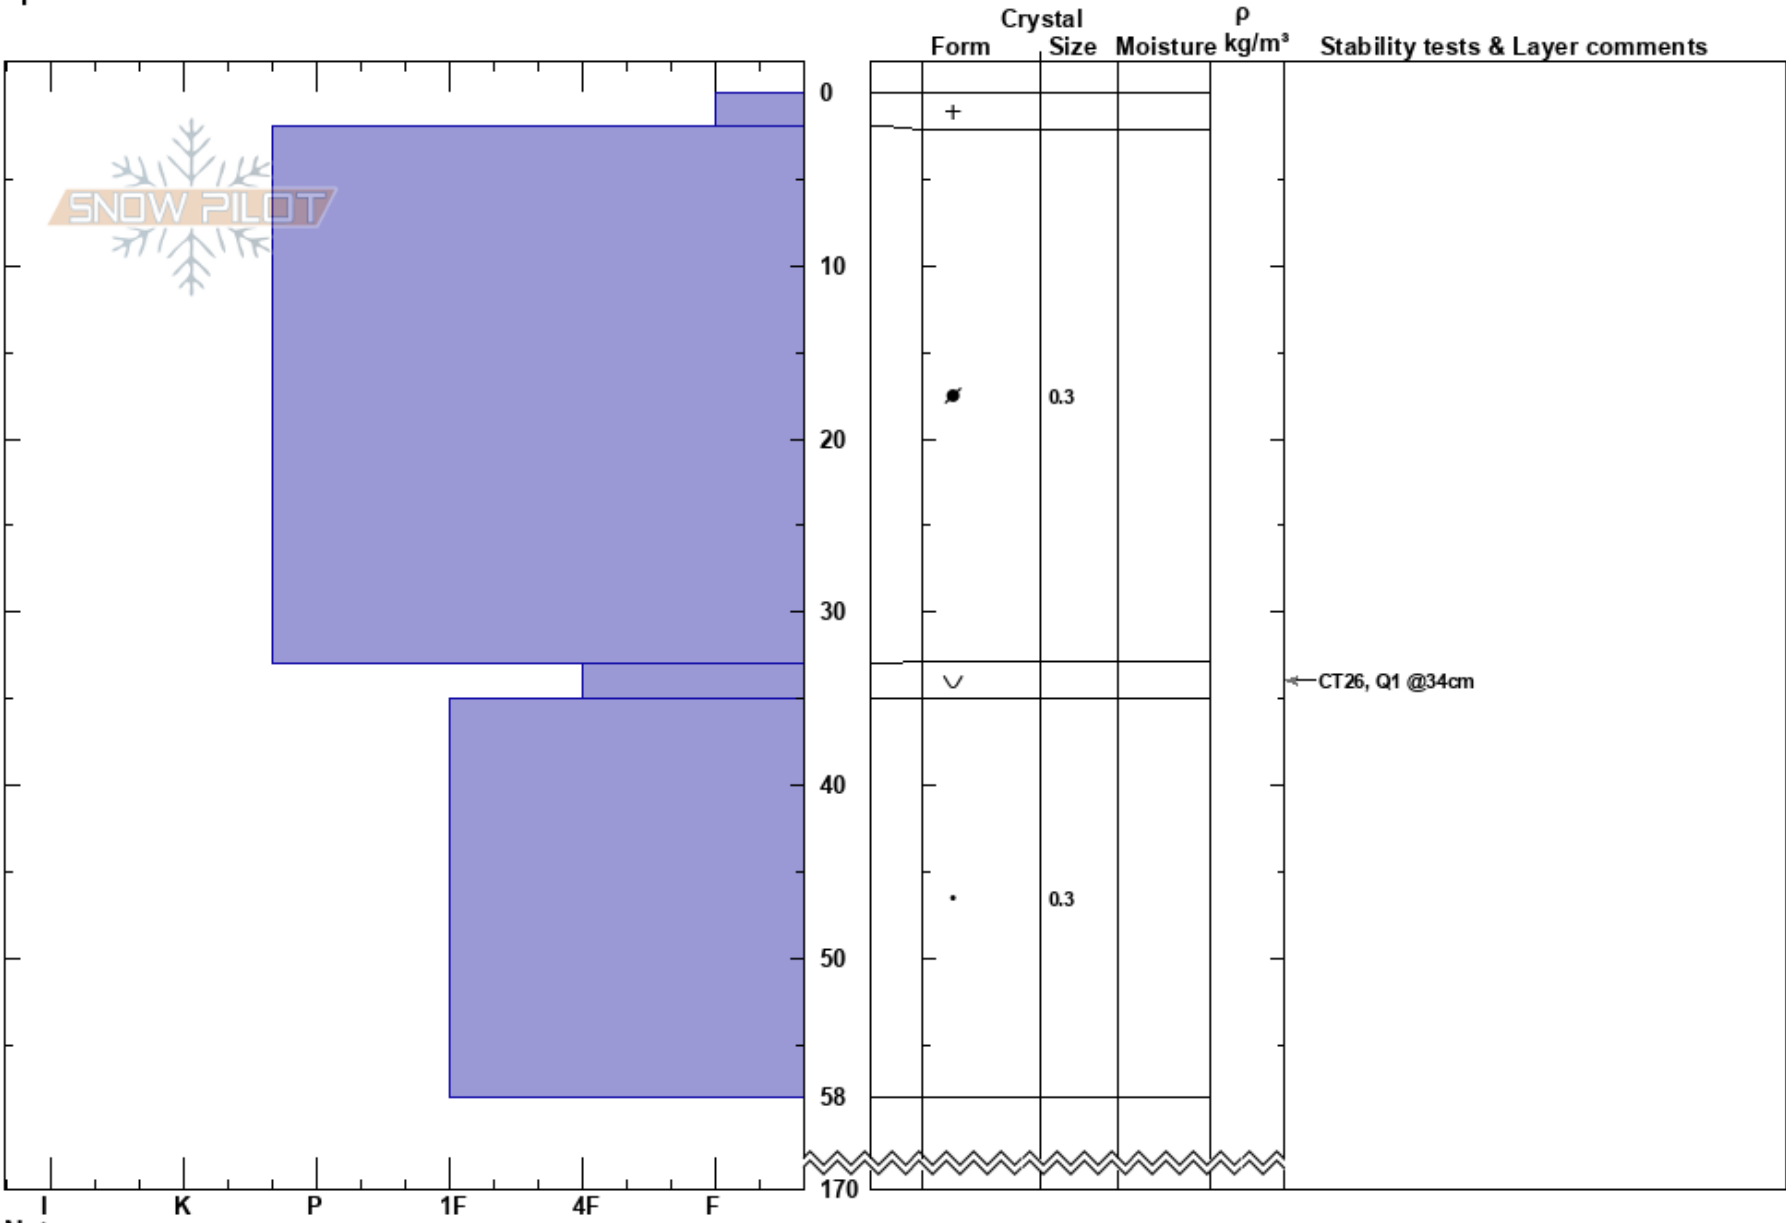

Leigastind 2
 Leigastind
 Norway
 Elevation: 588 m
 Aspect: W
 Specifics:

Rolf Torgals
 02/03/2018 - 00:01
 Co-ord: 32W xs 08688 10954
 Slope Angle: 32°
 Wind Loading:

Stability:
 Air Temperature:
 Sky Cover: BKN
 Precipitation: NO
 Wind: Calm

HS:170
 PF:2 33-35cm:Problematic layer

Notes: