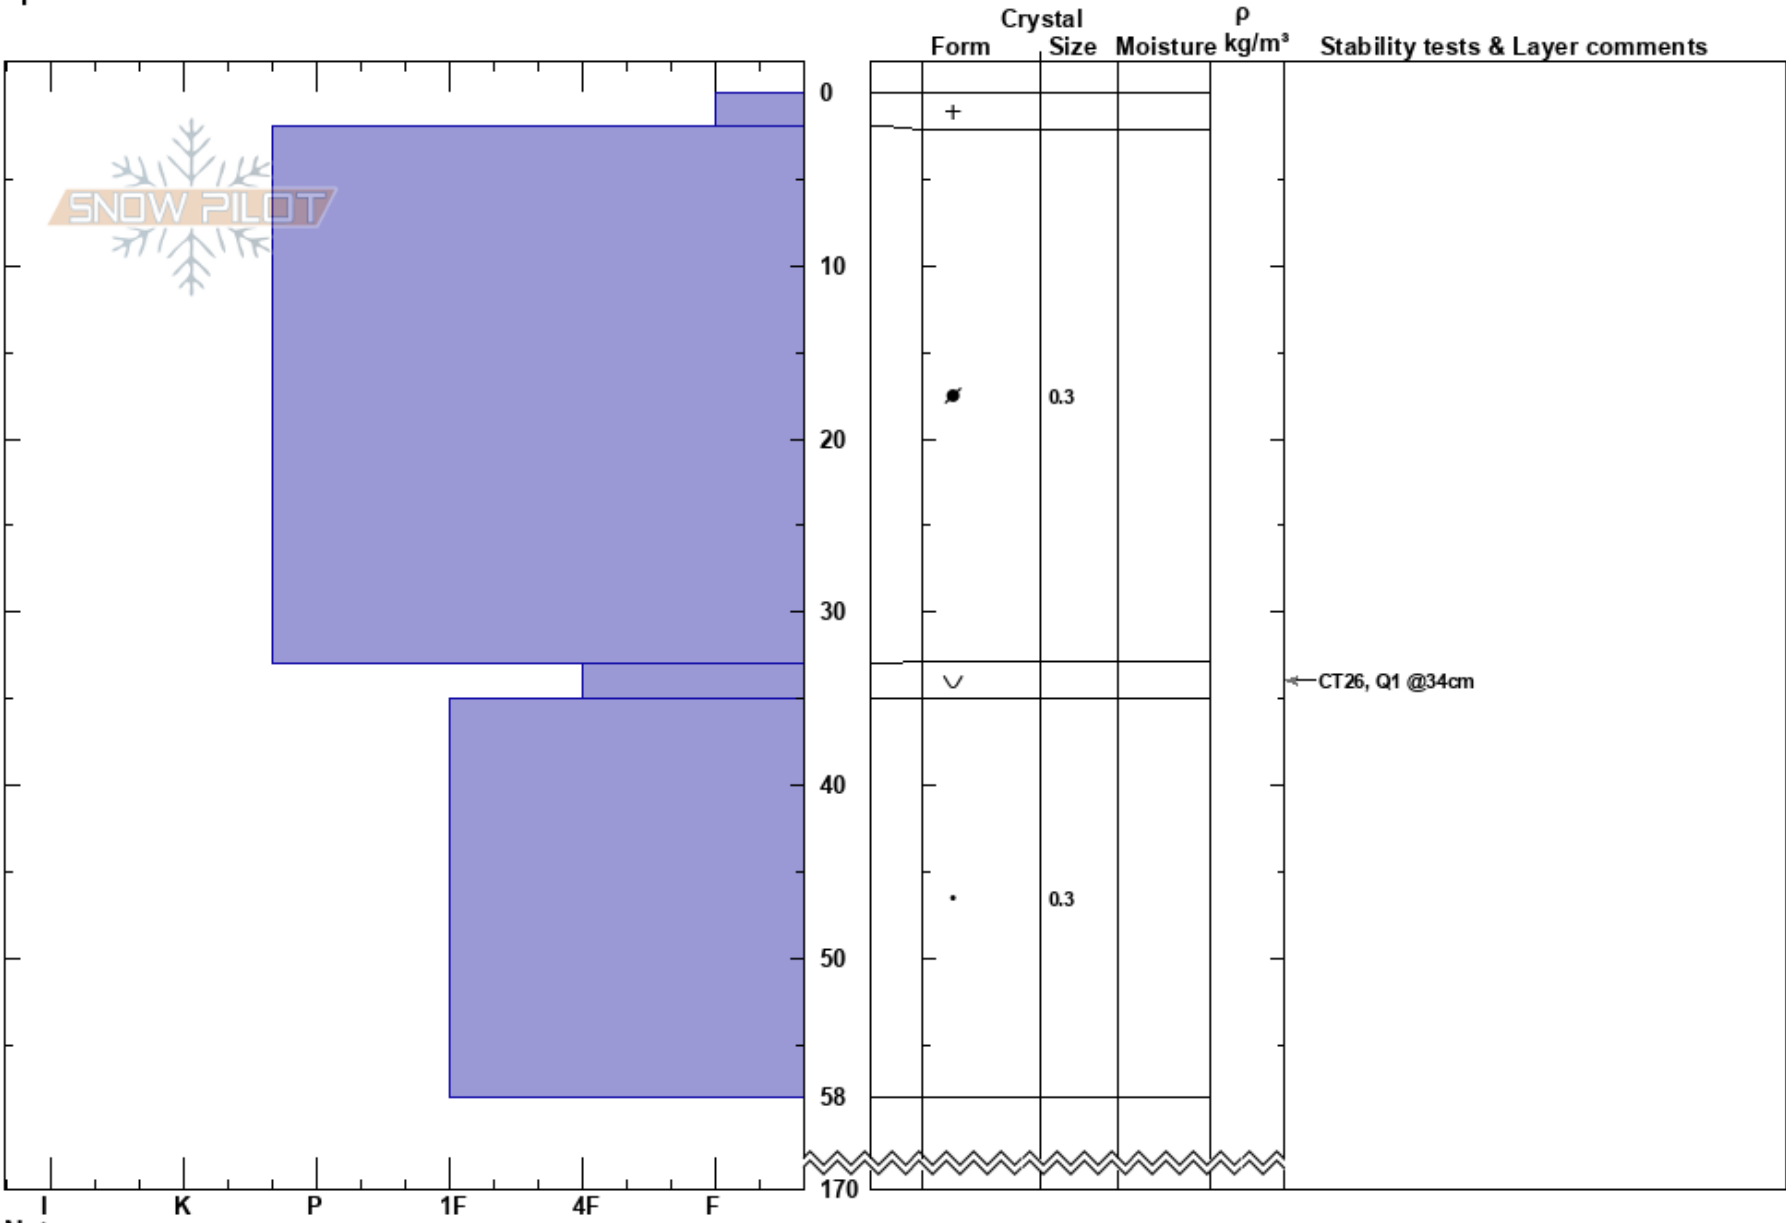

Leigastind 2  
 Leigastind  
 Norway  
 Elevation: 588 m  
 Aspect: W  
 Specifics:

Rolf Torgals  
 02/03/2018 - 00:01  
 Co-ord: 32W xs 08688 10954  
 Slope Angle: 32°  
 Wind Loading:

Stability:  
 Air Temperature:  
 Sky Cover: BKN  
 Precipitation: NO  
 Wind: Calm

HS:170  
 PF:2 33-35cm:Problematic layer

Notes: