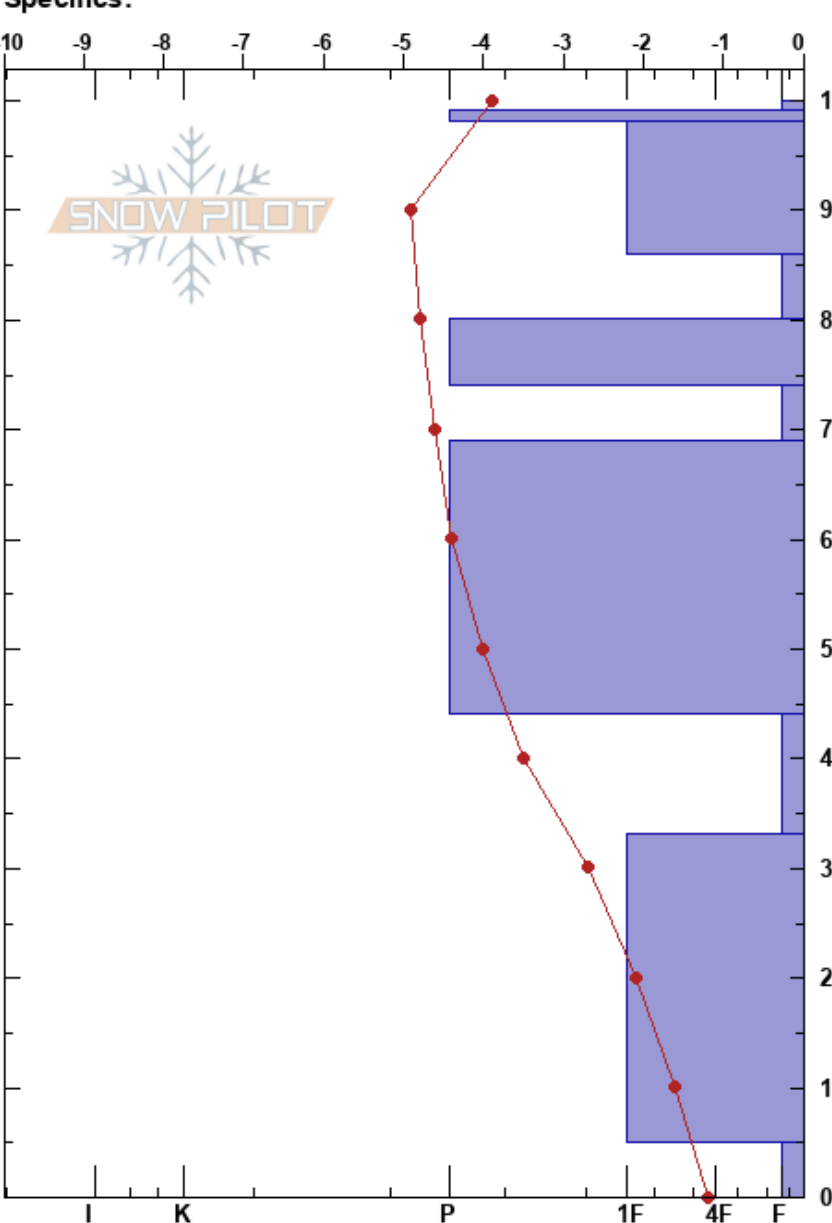

Kellostapuli  
 Finland  
 Elevation: 370 m  
 Aspect: N  
 Specifics:

Eeva Mäkelä  
 02/03/2018 - 12:15  
 Co-ord: 35W 382977E 7499678N  
 Slope Angle: 36°  
 Wind Loading: no

Stability:  
 Air Temperature: -4°C  
 Sky Cover: OVC  
 Precipitation: S-1  
 Wind: Calm

HS:100  
 PF:15  
 Layer Notes:

Height (cm)	Crystal		Moisture	$\rho$ kg/m <sup>3</sup>	Stability tests & Layer comments
	Form	Size			
100	+ ( / )	1			CT3, RP @86cm CT6, RP @86cm ECTN4 @86cm
95	⊙				
90	⊖	1			
85	□	1.5			
80	⊖	1.5			
75	□	2			
70	⊖	1.5			
60					
50					
40	□	2-3			
30					
20	□ ( ^ )	3-4			
10					
0	^	3-5			