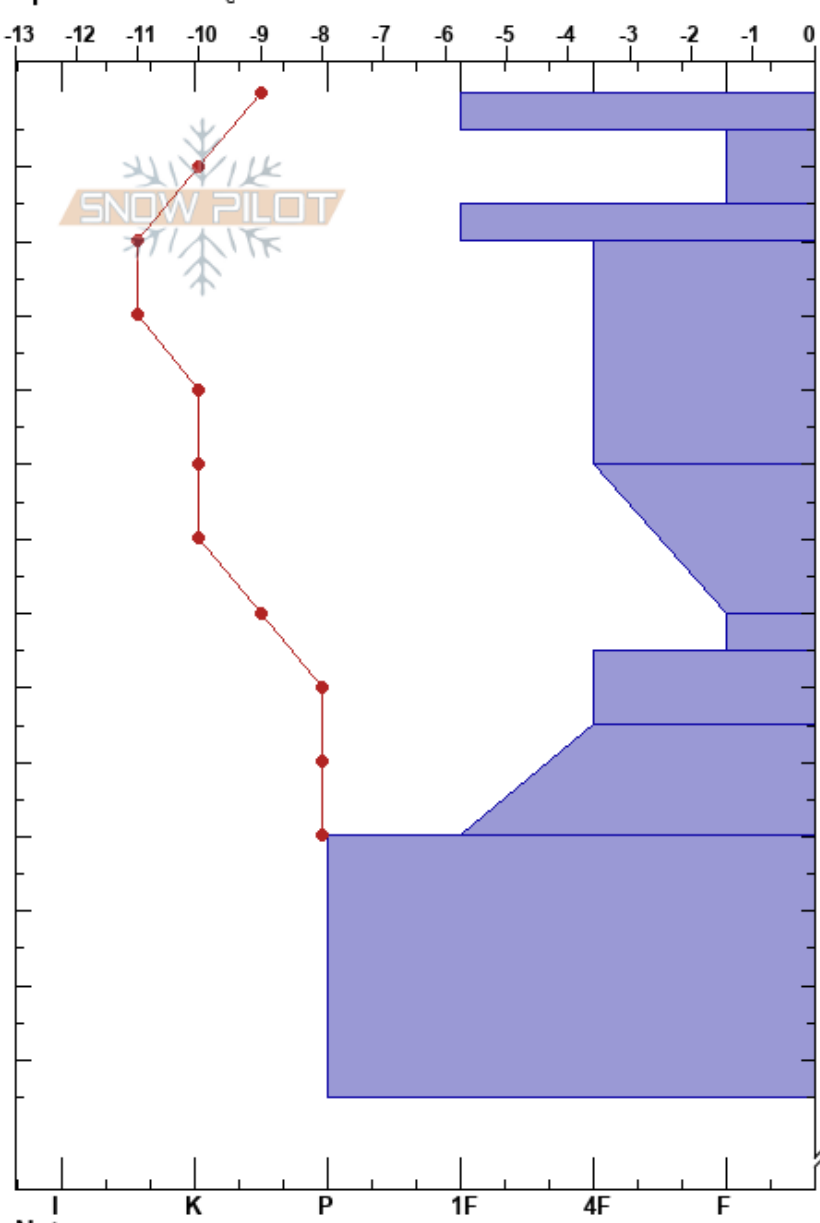

Blackmore East Face
 Gallatin Range-N
 MT
 Elevation: 2960 m
 Aspect: E
 Specifics: Cracking

Henry Coppolillo
 03/01/2018 - 12:30pm
 Co-ord: 45.44594N, -111.00090E
 Slope Angle: 33°
 Wind Loading: yes

Stability: Good
 Air Temperature: -10°C
 Sky Cover: FEW
 Precipitation: NO
 Wind: SW Moderate

HS:320
 PF:27
 Layer Notes:

Form	Crystal		Stability tests & Layer comments
	Size	Moisture	
/ (+)	0.5	D	
/ (+)	0.5	D	
• (/)	0.3	D	← CT14, RP @20cm
•	0.3	D	← ECTN22 @25cm ← CT16, PC @25cm
•	0.5	D	
□ (/)	0.5	D	← CT25, RP @75cm
• (/)	0.5	D	
• (/)	1	D	
•	0.3	D	