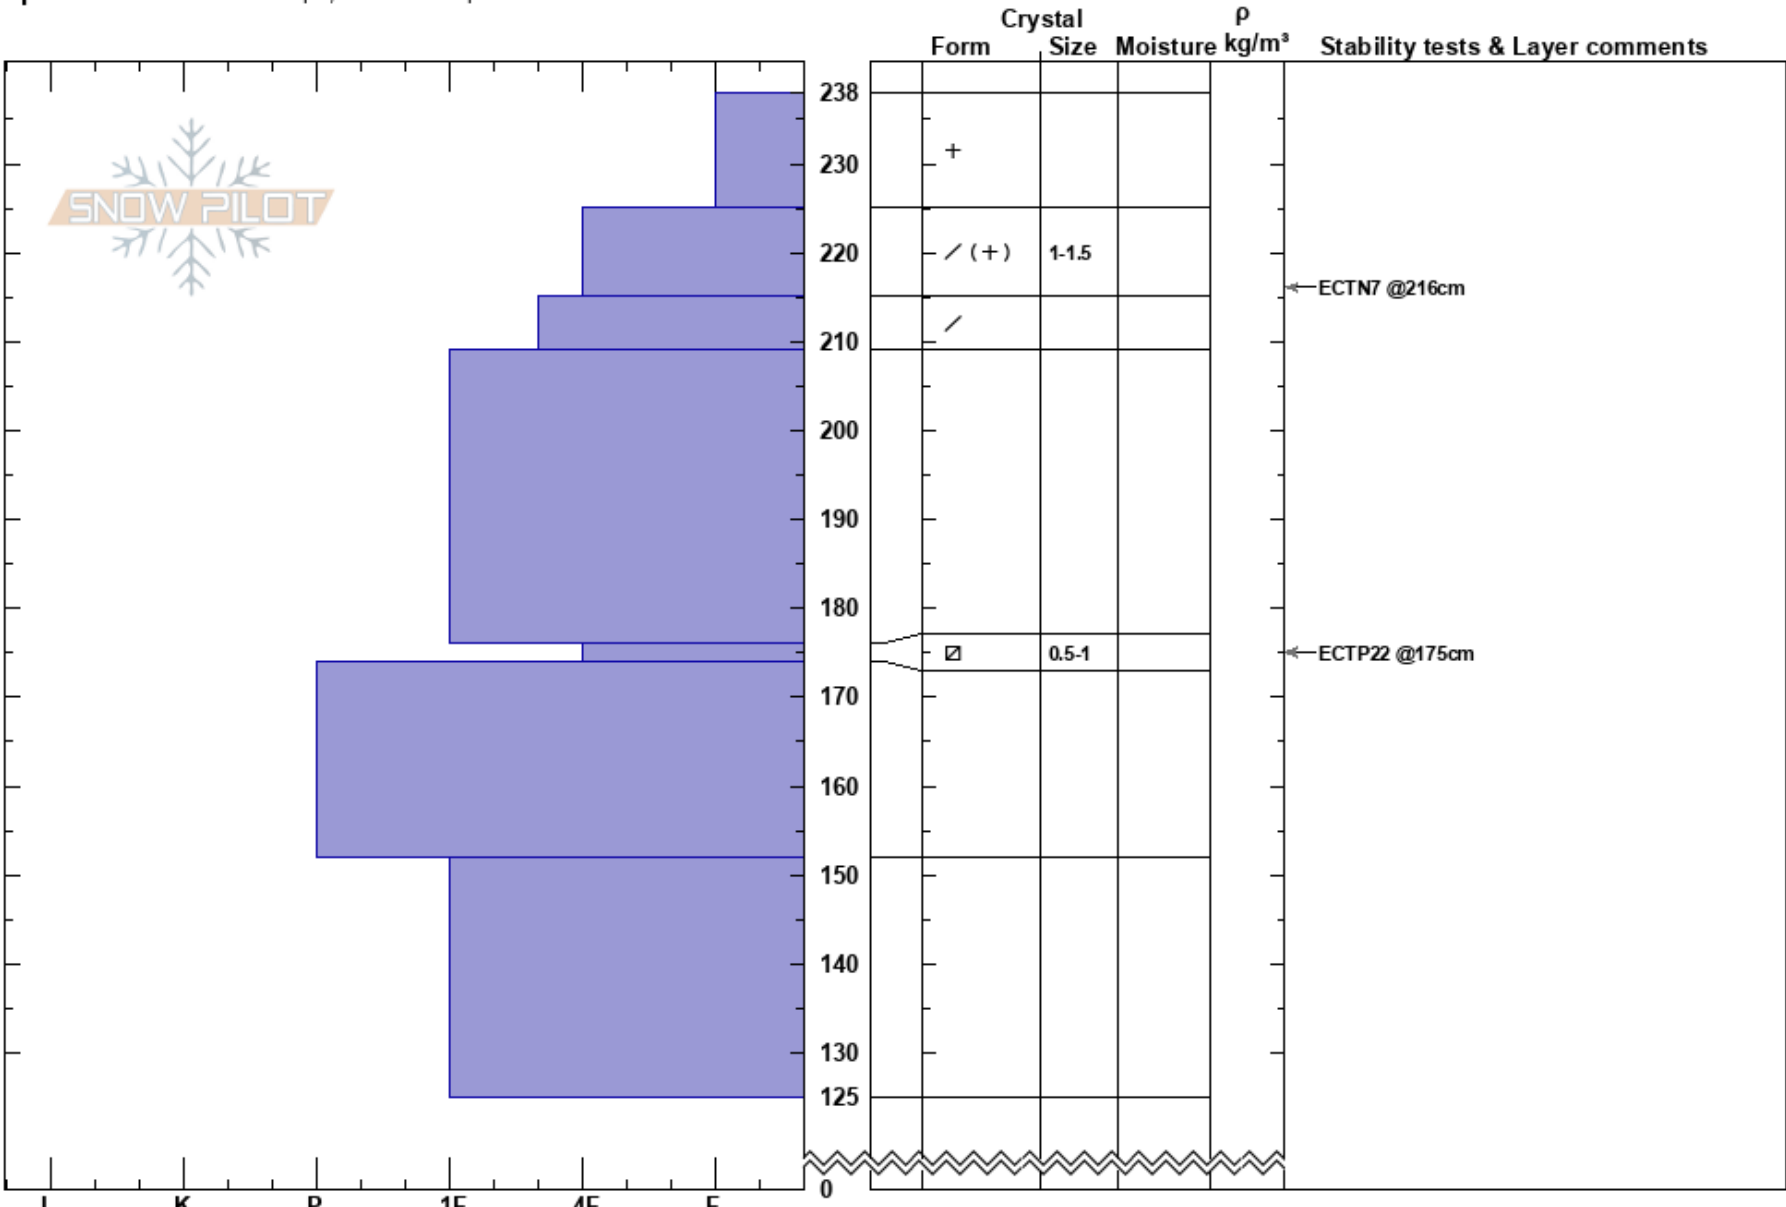

Peak 6996  
 Southern Glacier Nationa 03/01/2018 - 1:30pm  
 MT  
**Elevation:** 6800 ft  
**Aspect:** 46°  
**Specifics:** Ski tracks on slope; We skied slope

**Chris Bilbrey**  
**Stability:**  
**Air Temperature:** HS:238  
**Sky Cover:** BKN  
**Precipitation:**  
**Wind:** Calm  
**Layer Notes:** 176-174cm:Problematic layer