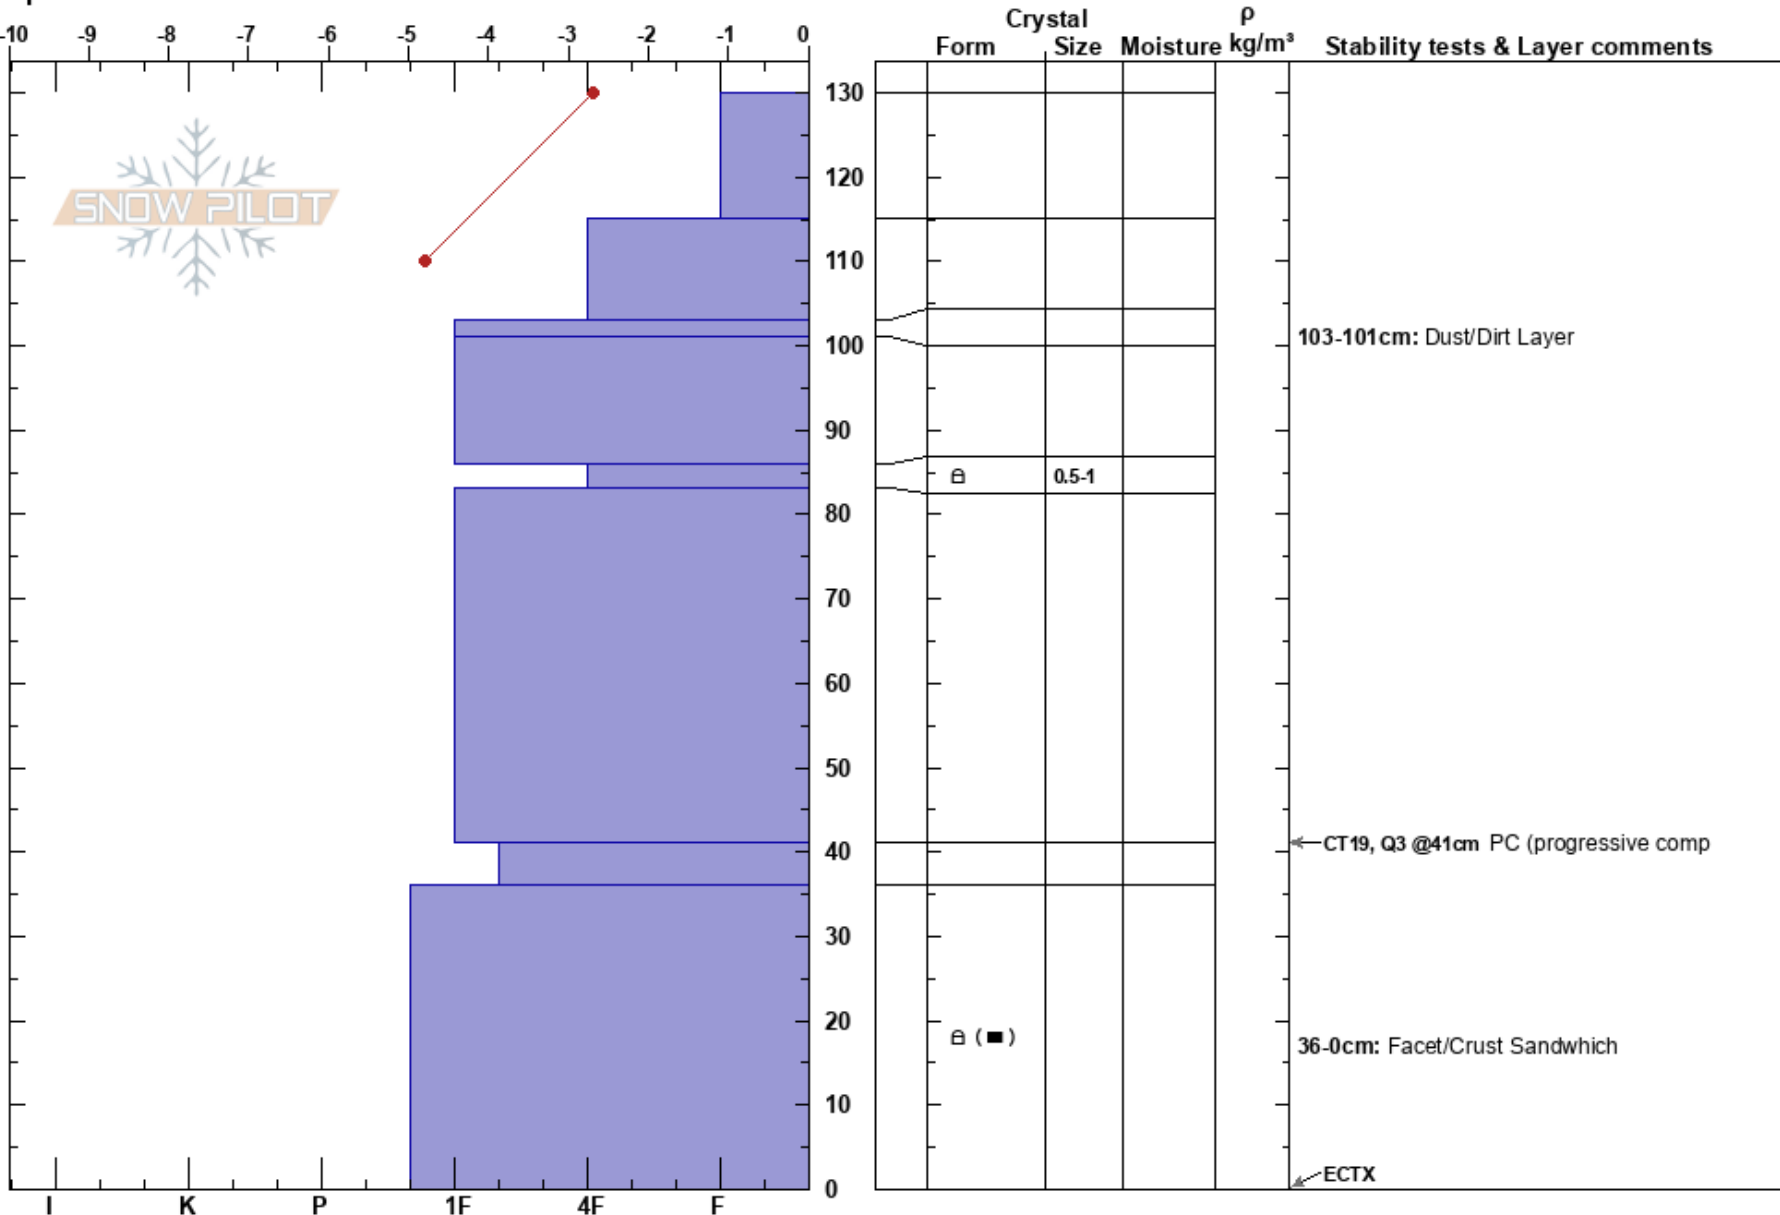

Big Cat 5  
 Uinta Range  
 UT  
 Elevation: 9736 ft  
 Aspect: NE  
 Specifics:

Dave Kikkert  
 03/01/2018 - 10:00am  
 Co-ord:  
 Slope Angle: 34°  
 Wind Loading: no

Stability:  
 Air Temperature: -3.2°C  
 Sky Cover: BKN  
 Precipitation: NO  
 Wind: S Light Breeze

HS:130  
 103-101cm: Dust/Dirt Layer  
 86-83cm: Problematic layer  
 36-0cm: Facet/Crust Sandwich

Notes: Pit in upper Big Cat 5.