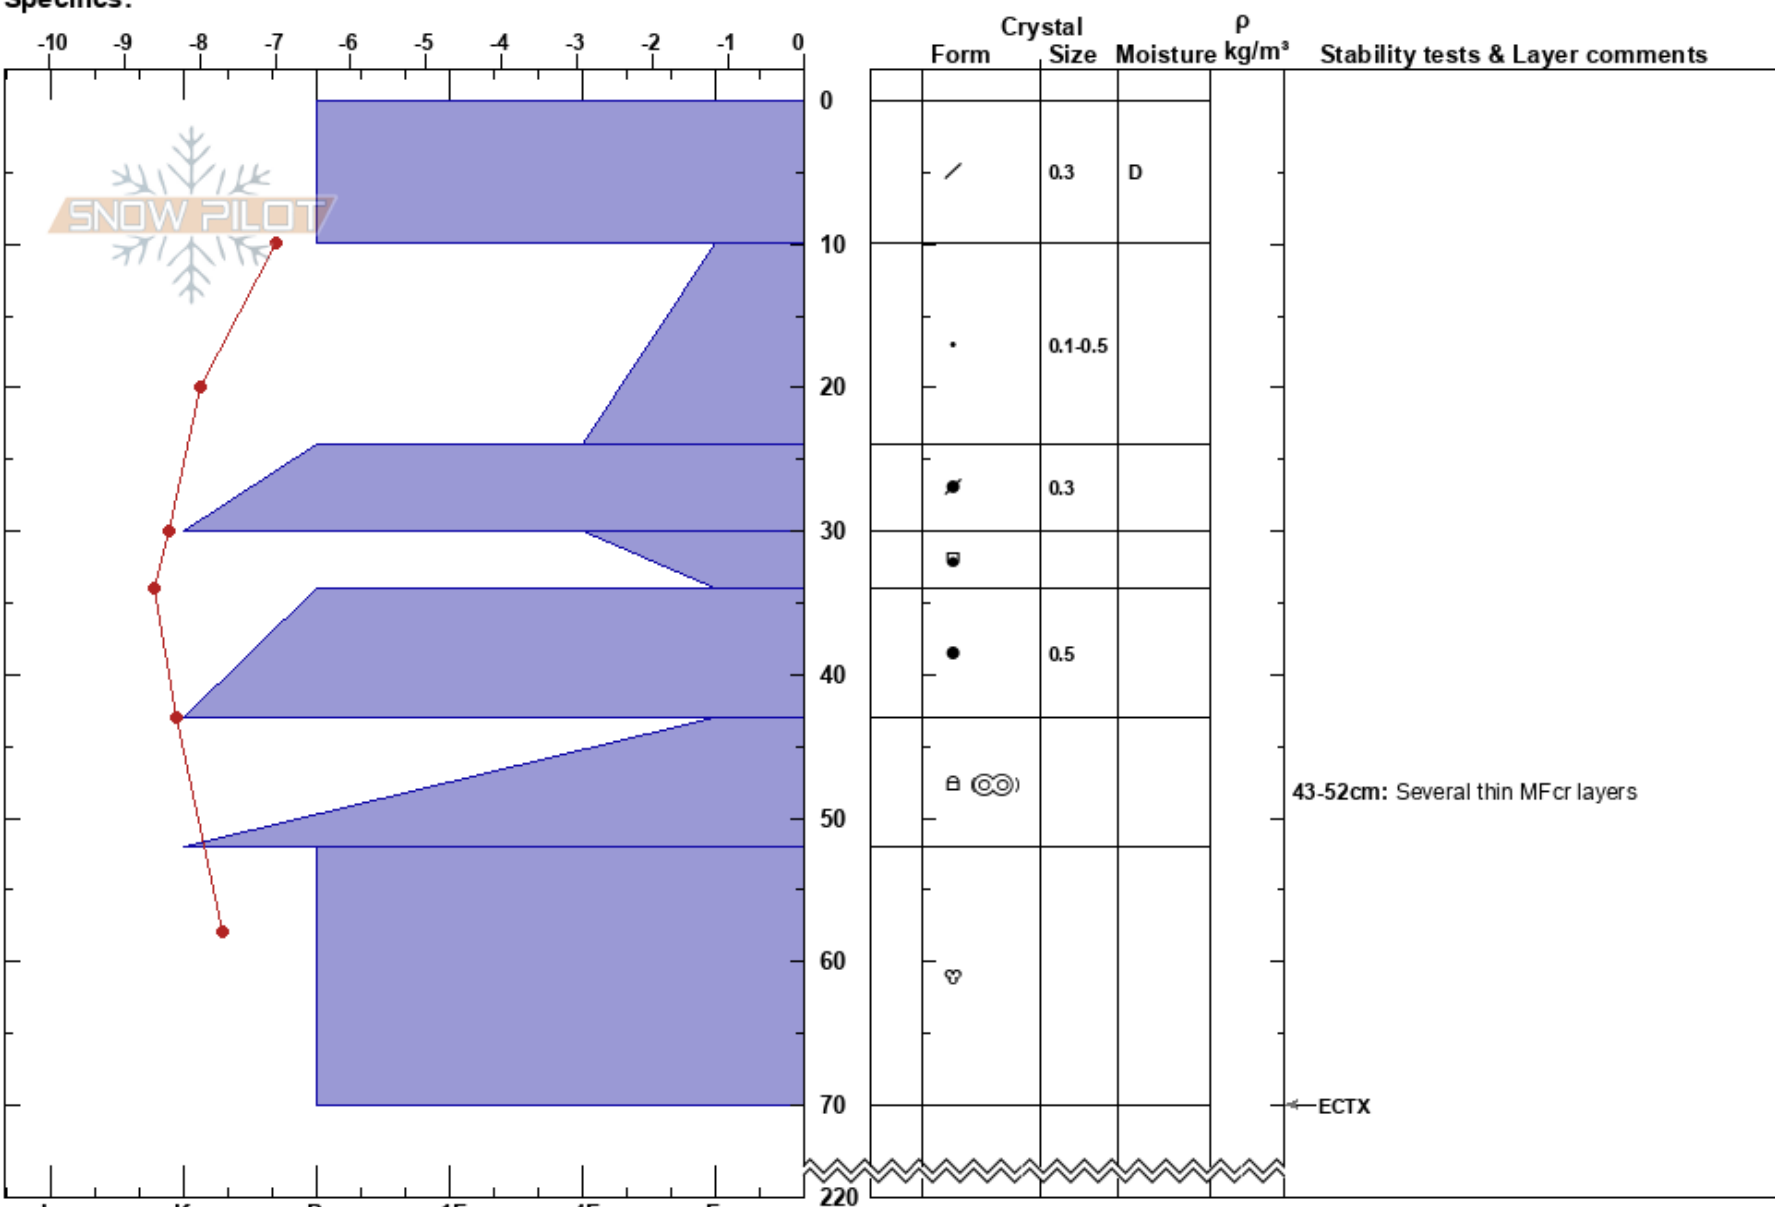

Nattmålstua  
 Norway  
 Elevation: 486 m  
 Aspect: NW  
 Specifics:

Rolf Torgals  
 01/03/2018 - 03:12  
 Co-ord: 32W xs 01505 07943  
 Slope Angle: 30°  
 Wind Loading:

Stability:  
 Air Temperature: -3.4°C PF:4 HS:220 Layer Notes:  
 Sky Cover: OVC  
 Precipitation: NO  
 Wind: SE Calm