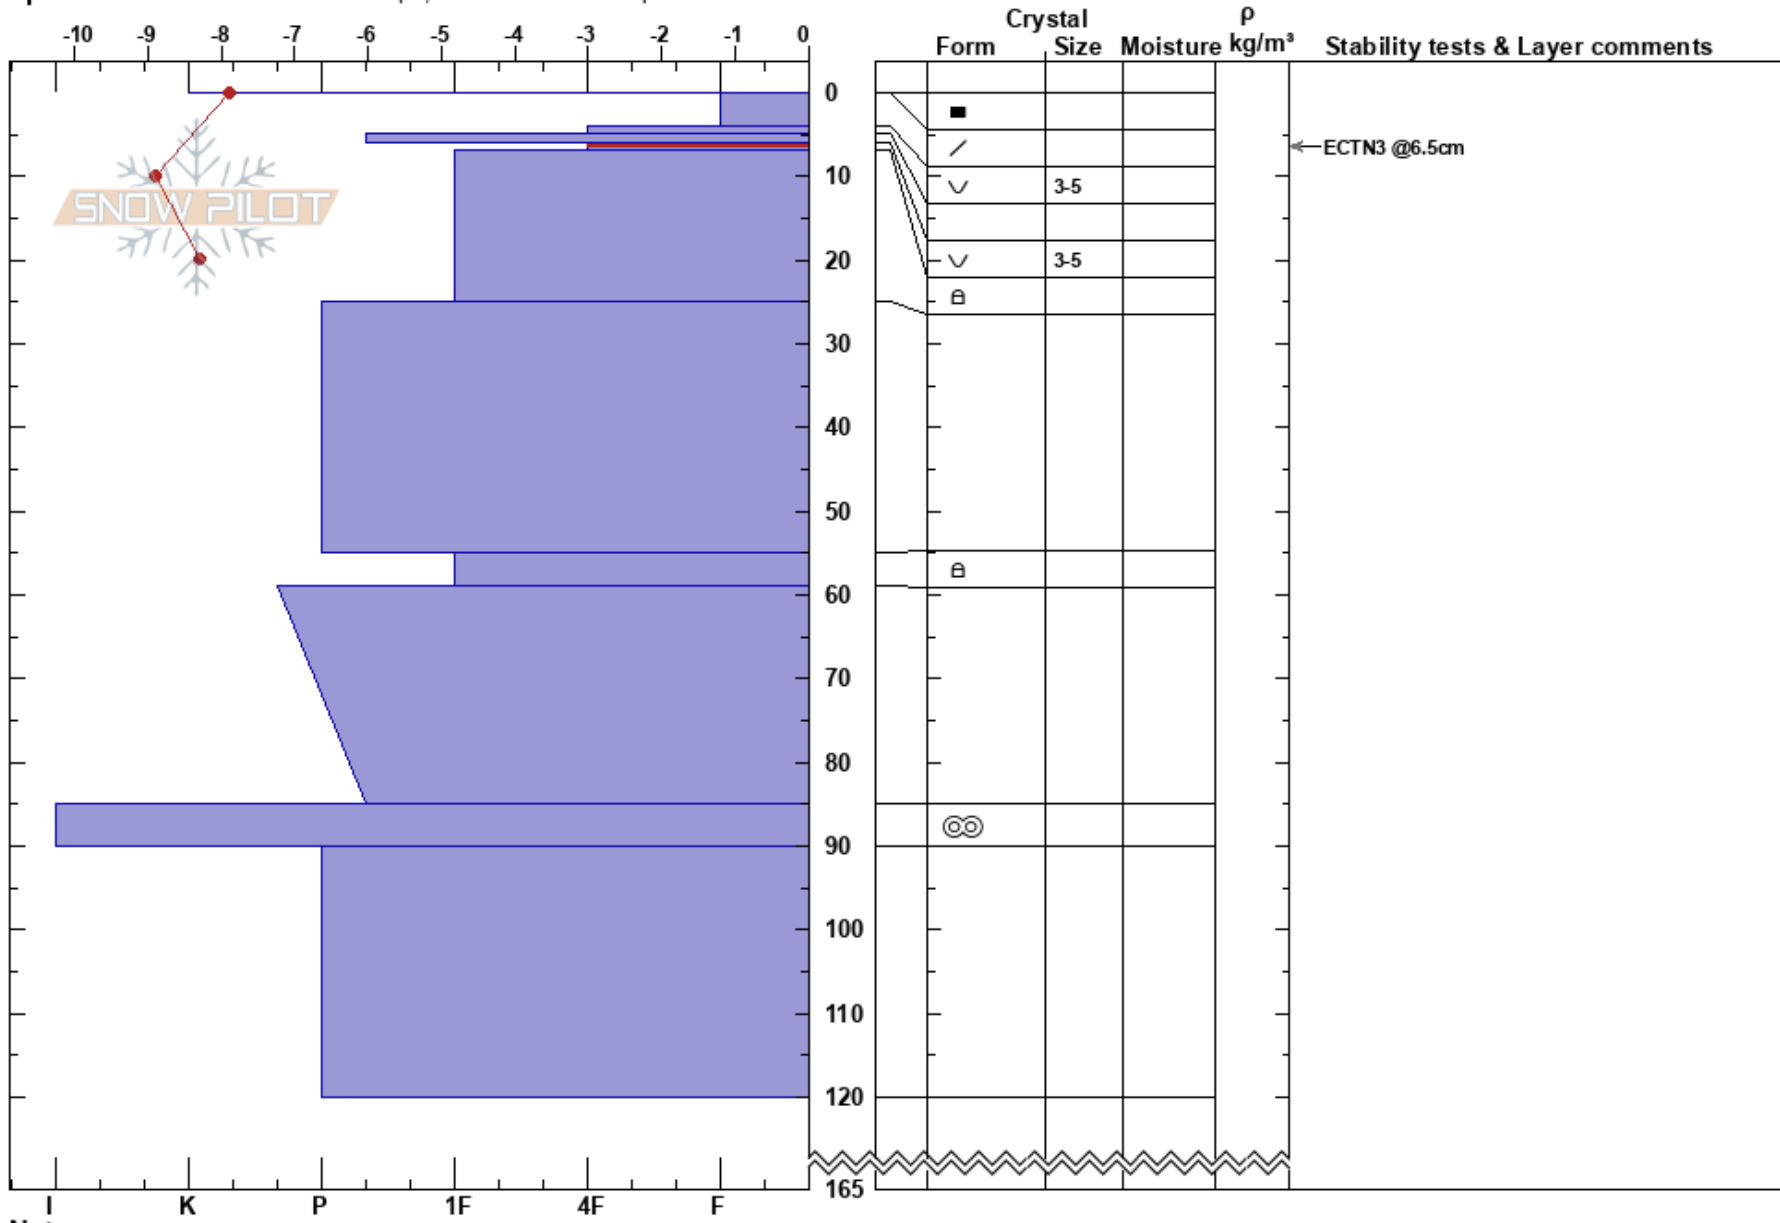

Biran, Kårsavagge
 Abisko
 Sweden
Elevation: 1120 m
Aspect: 100°

Mathias Jansson
 01/03/2018 - 10:15
Co-ord: 68.37274N, 18.38014E
Slope Angle: 26°
Wind Loading: no

Stability: Very Good **HS:**165 **Layer Notes:**
Air Temperature: -8.2°C **PF:**30 6-7cm:Problematic layer
Sky Cover: BKN
Precipitation: S-1
Wind: W Light Breeze

Specifics: Snowmobile tracks on slope; We snowmobiled slope

Notes: Läsida, alp