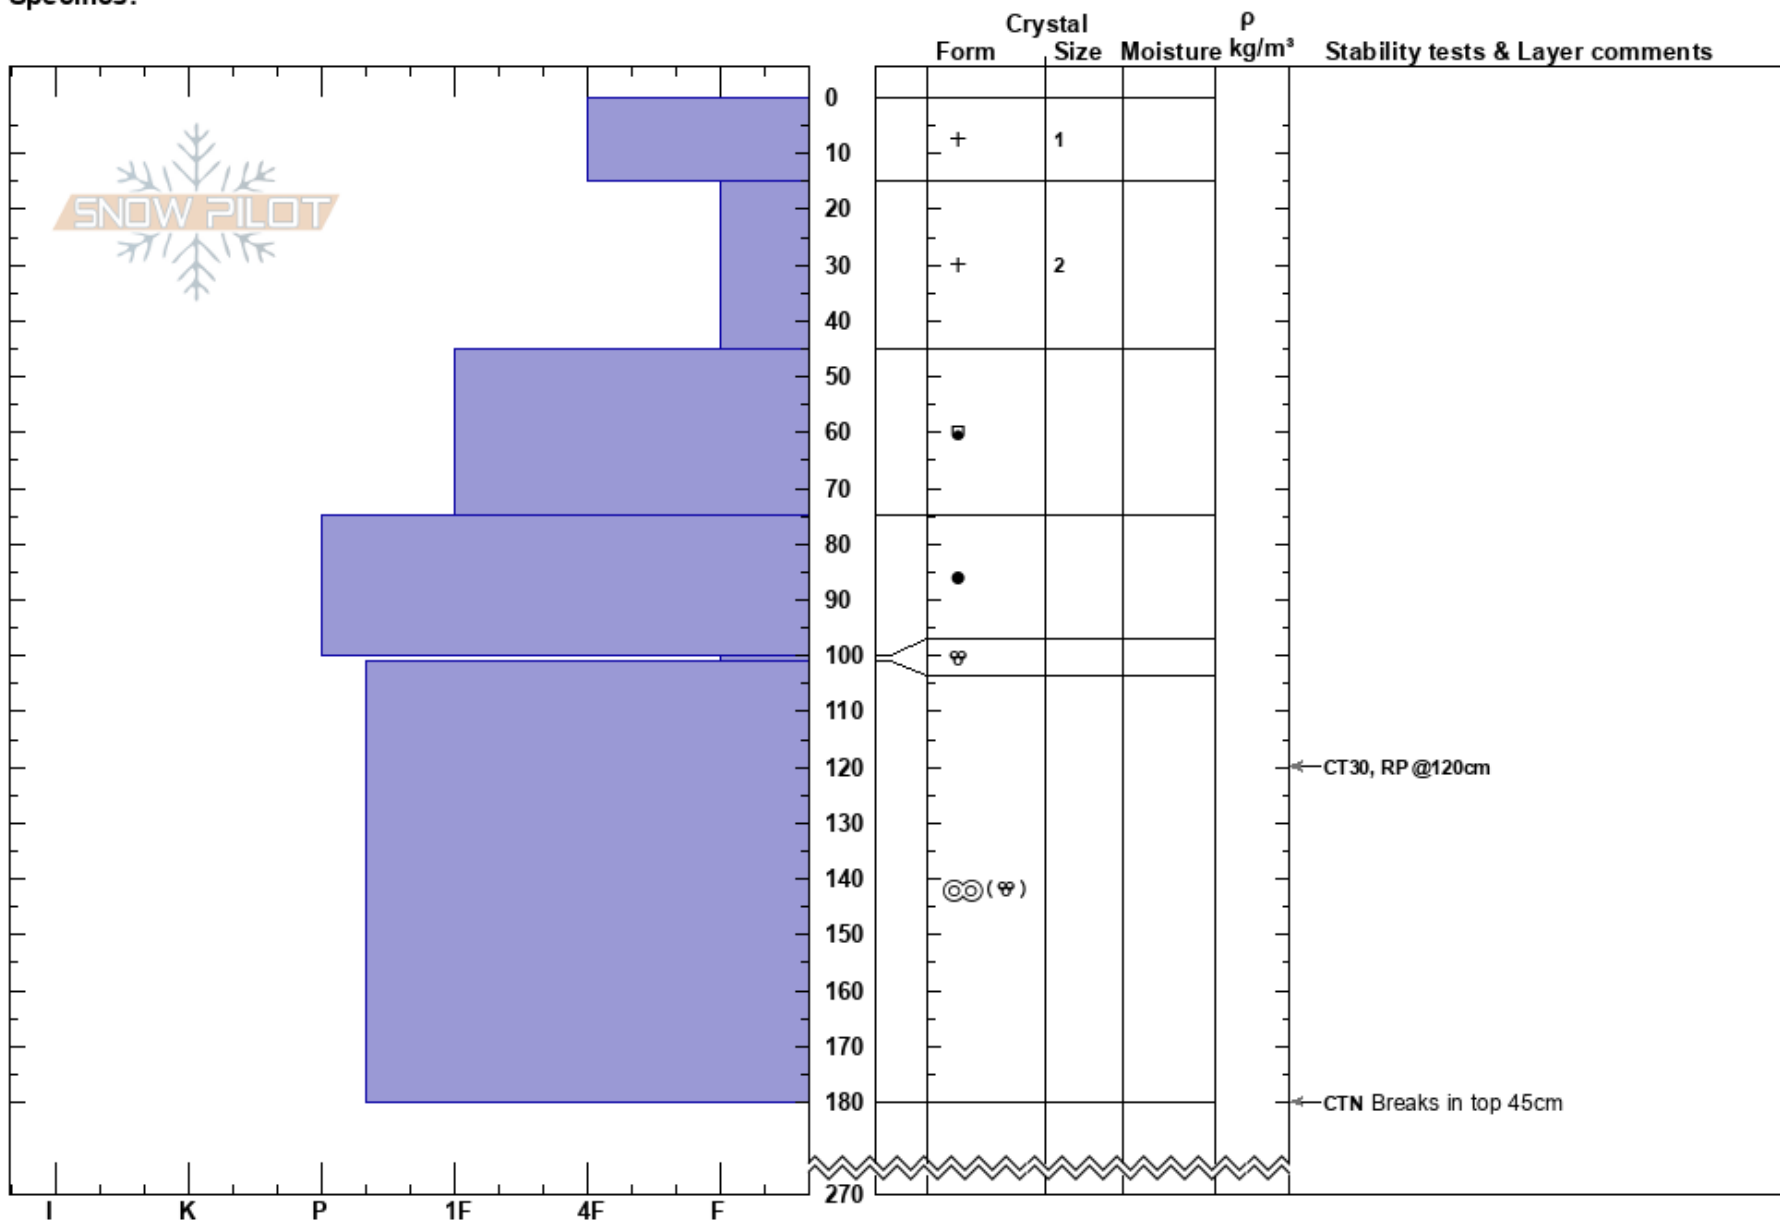

Enchanted Forest
 Northern Region
 BC
 Elevation: 1450 m
 Aspect: NE
 Specifics:

Andre Ike
 28/02/2018 - 13:30
 Co-ord:
 Slope Angle: 23°
 Wind Loading:

Stability:
 Air Temperature: -9°C
 Sky Cover: BKN
 Precipitation: NO
 Wind: Light Breeze

HS:270
 PF:40
 Layer Notes:

Notes: