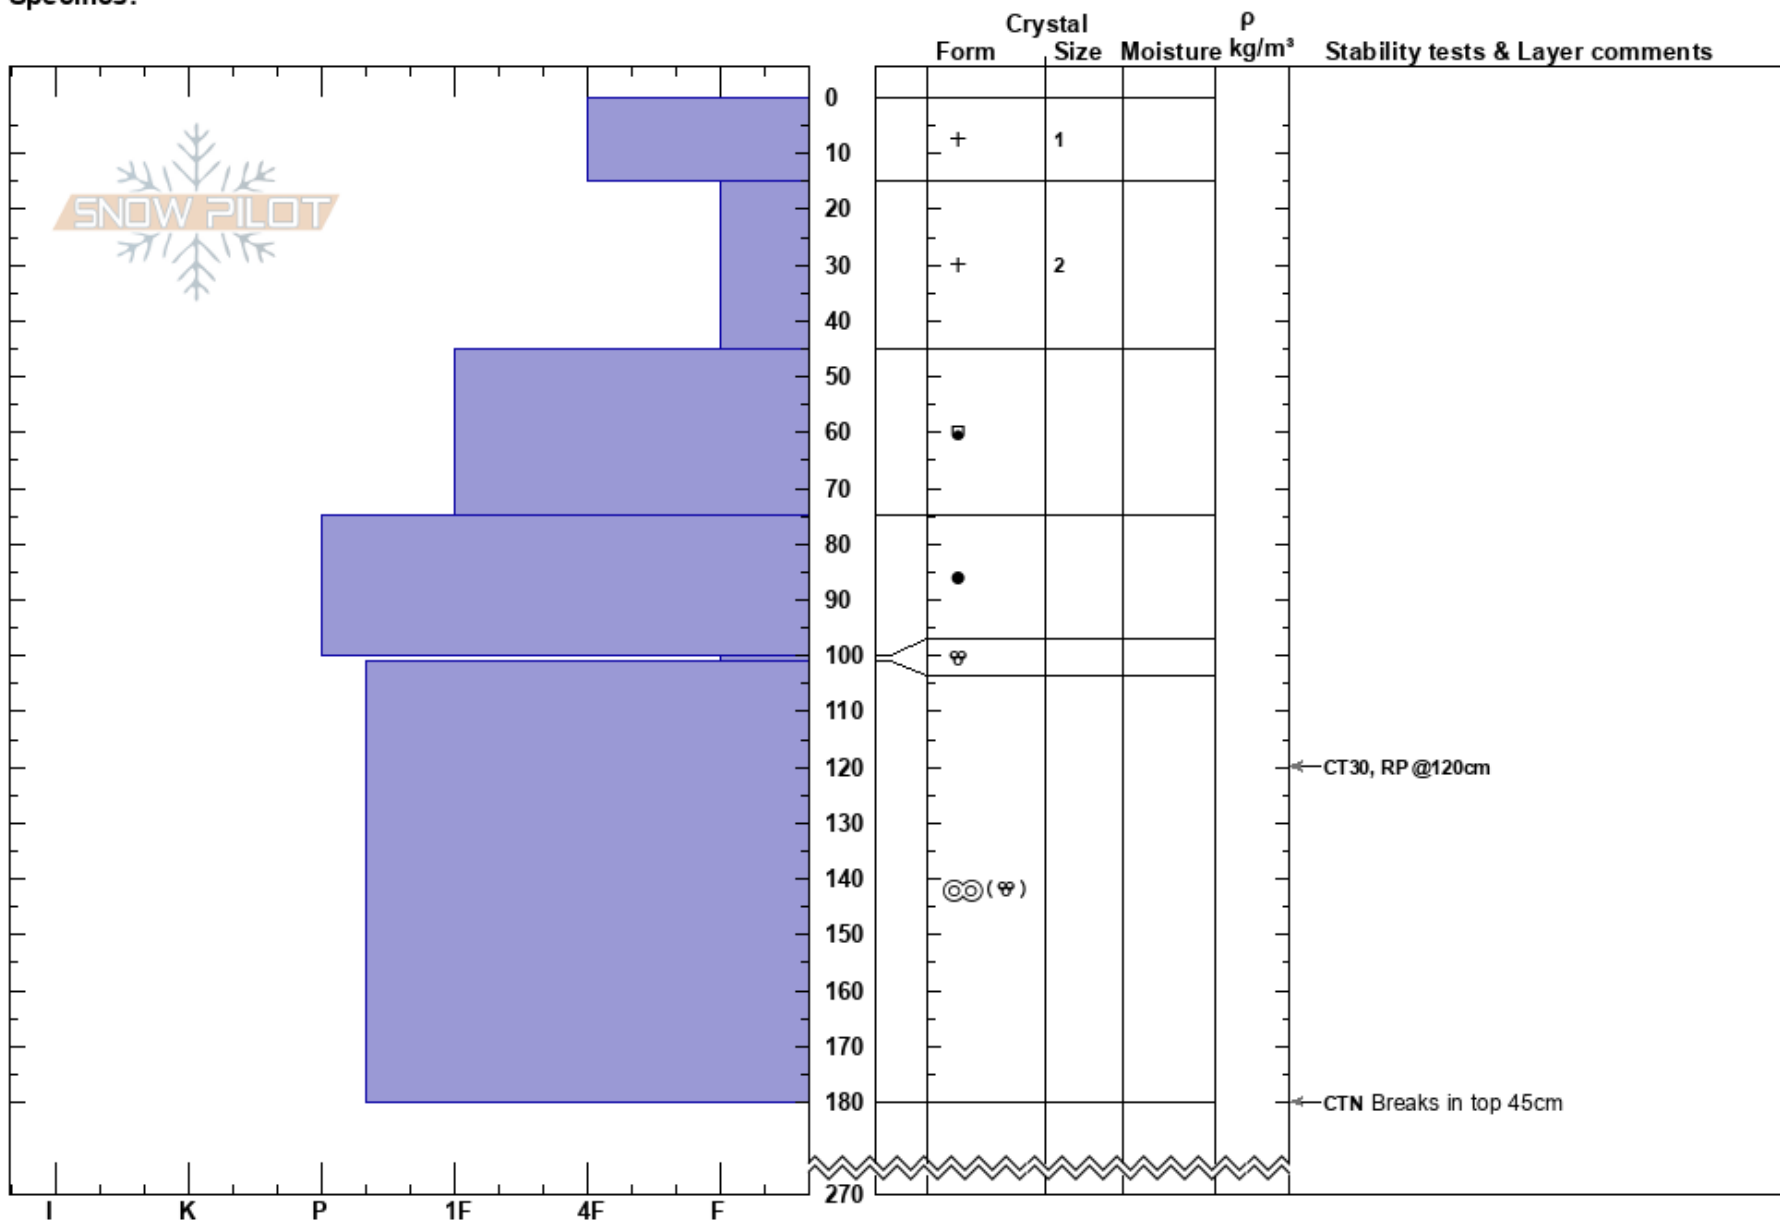

Enchanted Forest  
 Northern Region  
 BC  
 Elevation: 1450 m  
 Aspect: NE  
 Specifics:

Andre Ike  
 28/02/2018 - 13:30  
 Co-ord:  
 Slope Angle: 23°  
 Wind Loading:

Stability:  
 Air Temperature: -9°C  
 Sky Cover: BKN  
 Precipitation: NO  
 Wind: Light Breeze

HS:270  
 PF:40

Layer Notes:

Notes: