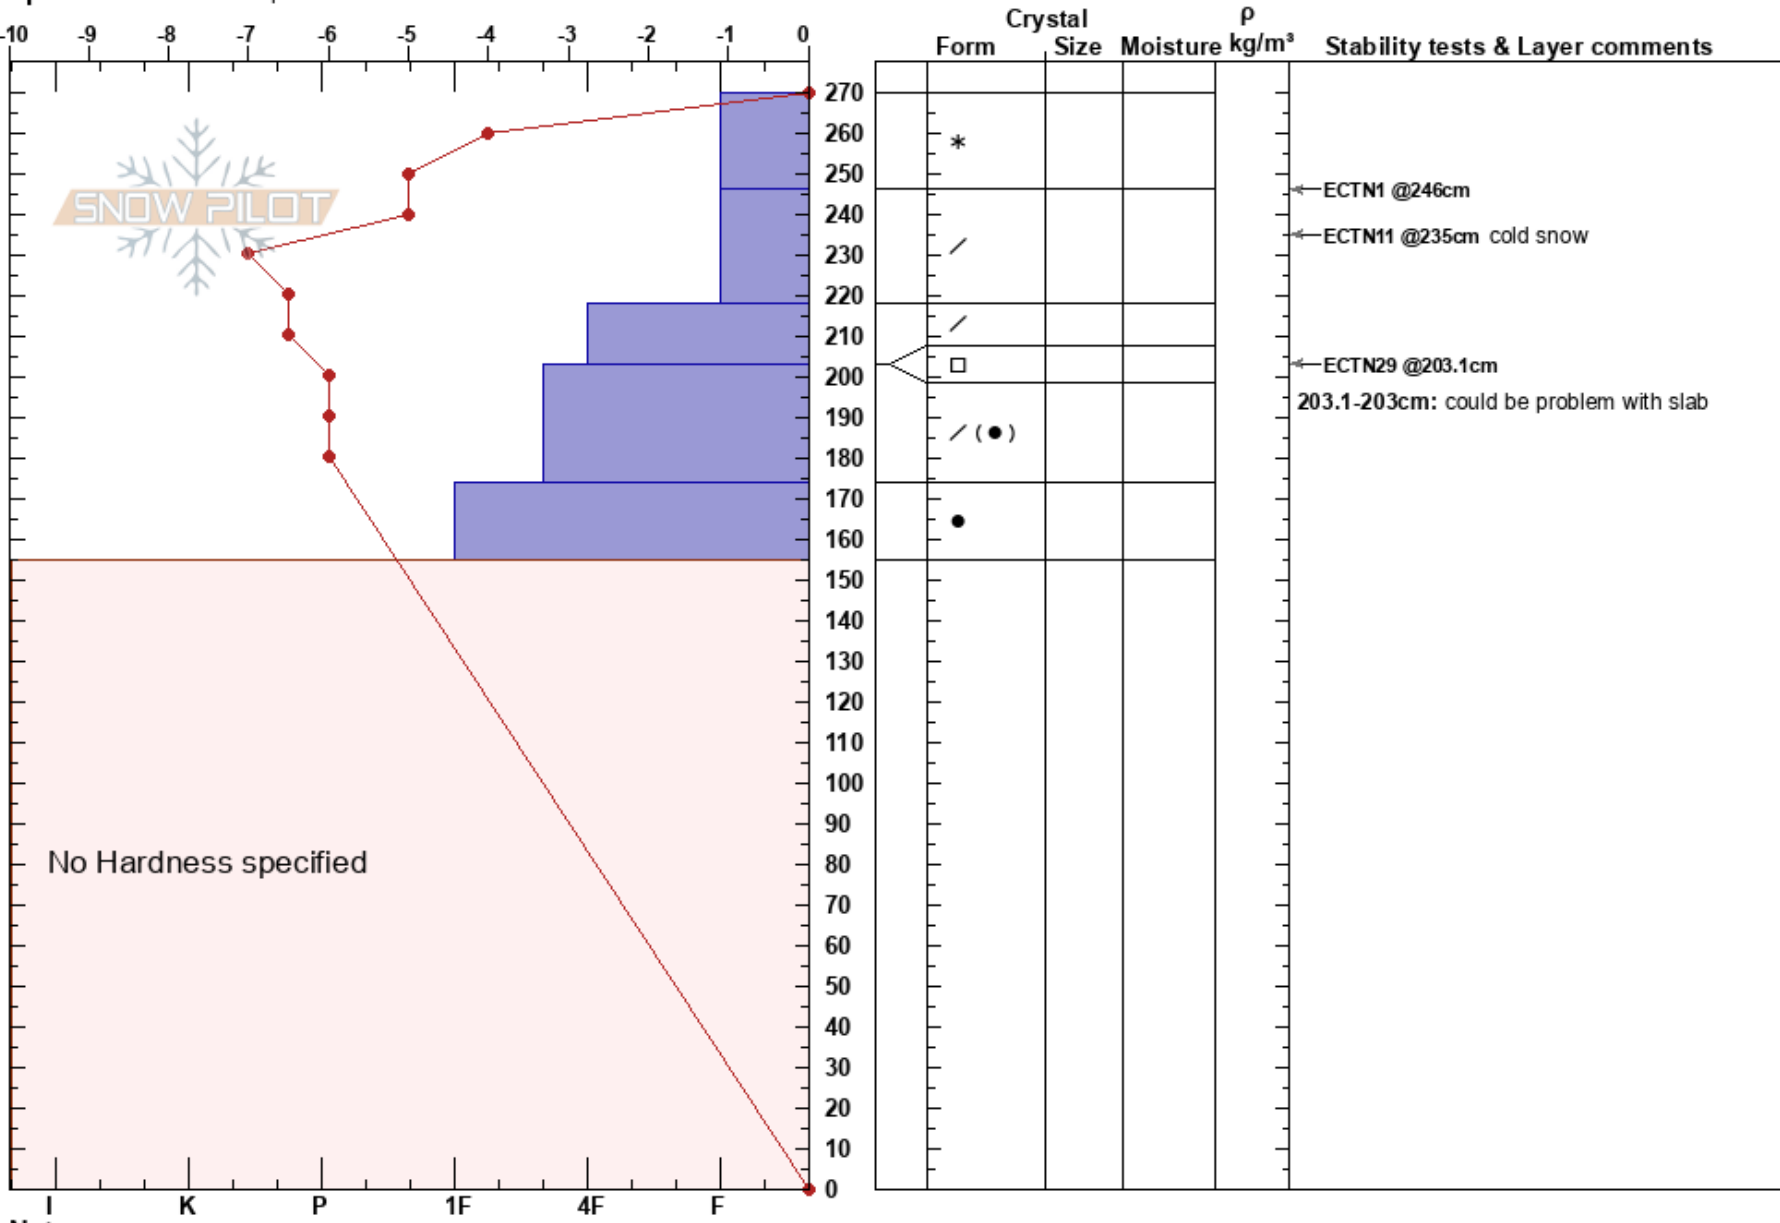

Rattlesnake02_28_2018
 Rattlesnake Mtns
 MT
 Elevation: 7600 ft
 Aspect: 85°
 Specifics: We skied slope

Travis Craft
 02/28/2018 - 11:00am
 Co-ord: 47.04036N, -113.98164W
 Slope Angle: 25°
 Wind Loading:

Stability: **HS:270**
 Air Temperature: -5°C
 Sky Cover: FEW
 Precipitation: NO
 Wind: Calm

PF:45
 203.1-203cm: could be problem with slab
 203.1-203cm: Problematic layer

Notes: