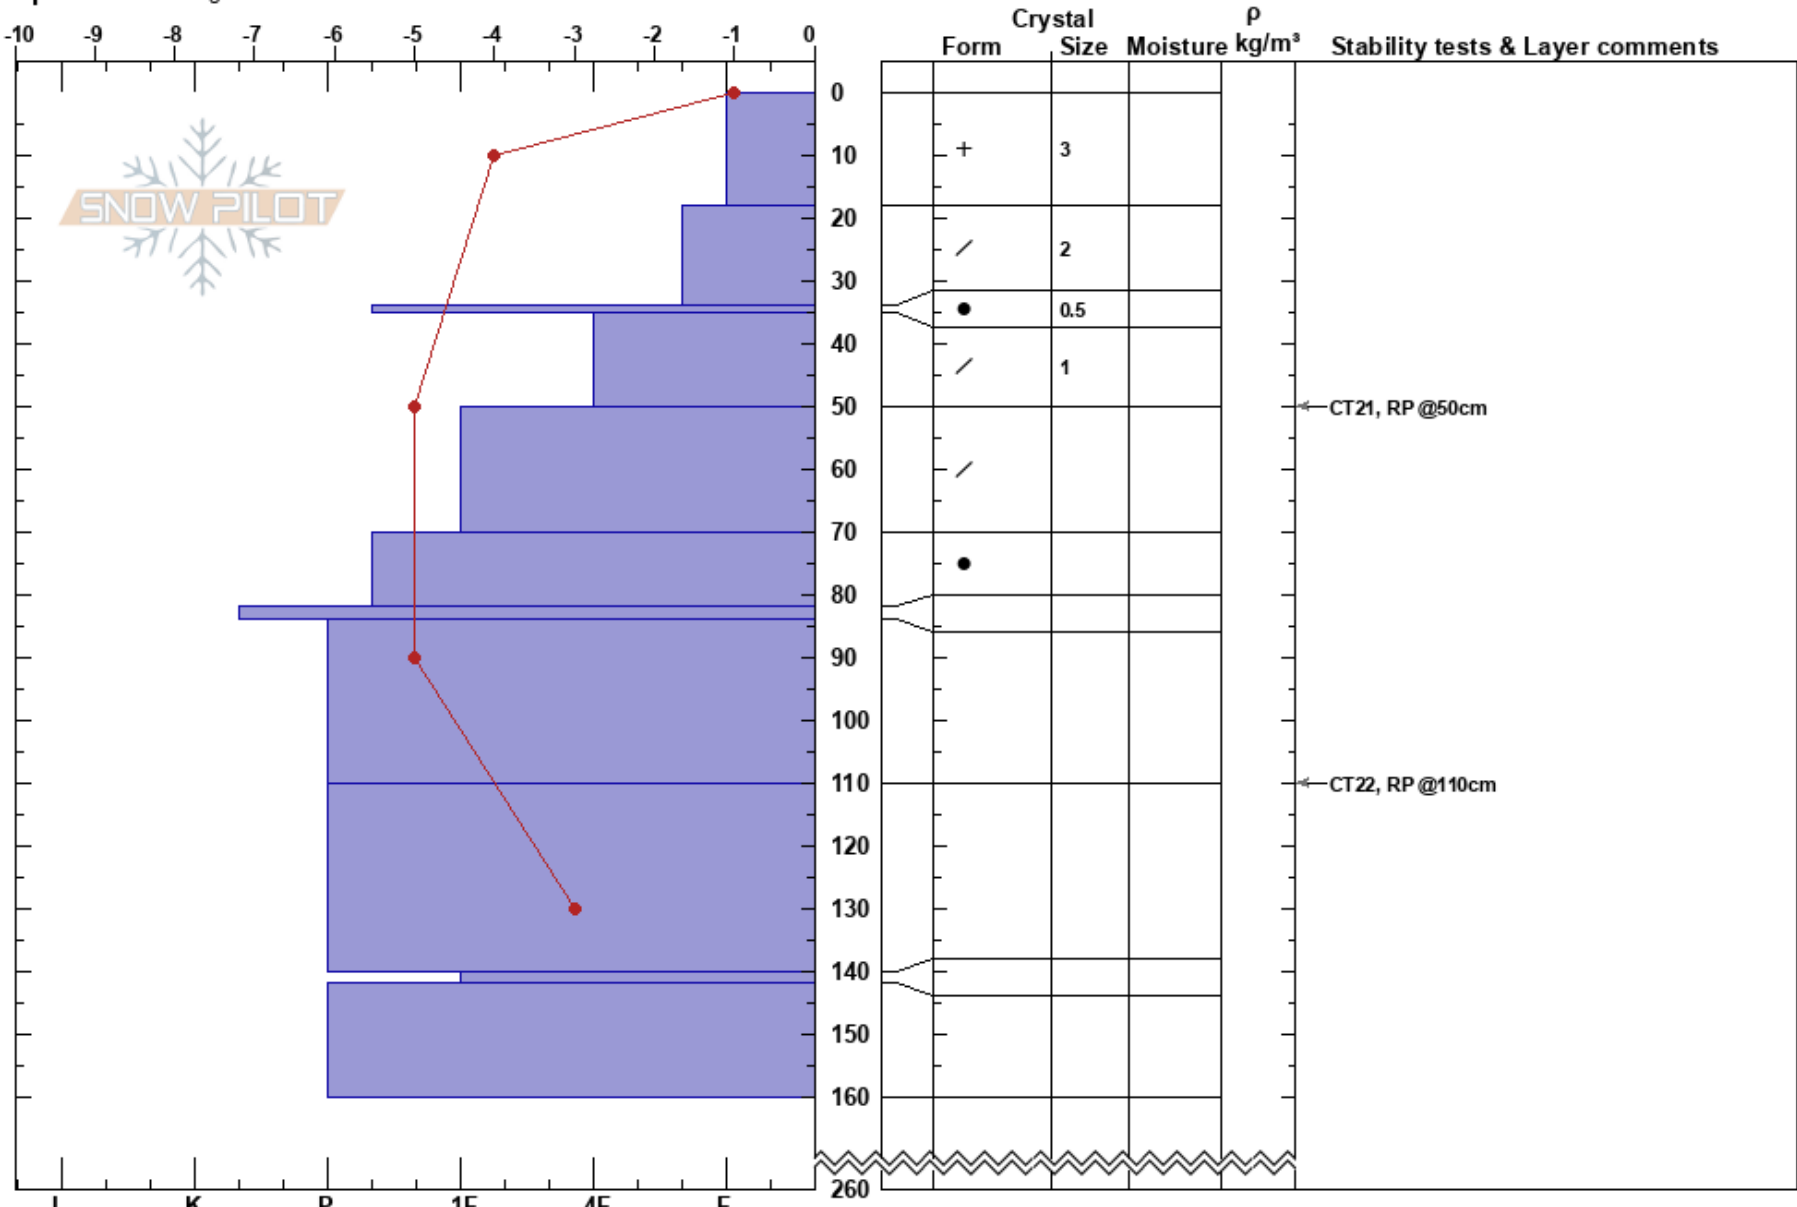

Jungle Boogie
 Northern Region
 BC
 Elevation: 1160 m
 Aspect: NE
 Specifics: Pit dug in a Ski Area

Andre Ike
 26/02/2018 - 11:00
 Co-ord:
 Slope Angle: 28°
 Wind Loading:

Stability:
 Air Temperature: -4°C
 Sky Cover: OVC
 Precipitation: NO
 Wind: W Strong

Notes: Sheltered area. Probed to ground - last 30cm faceted.