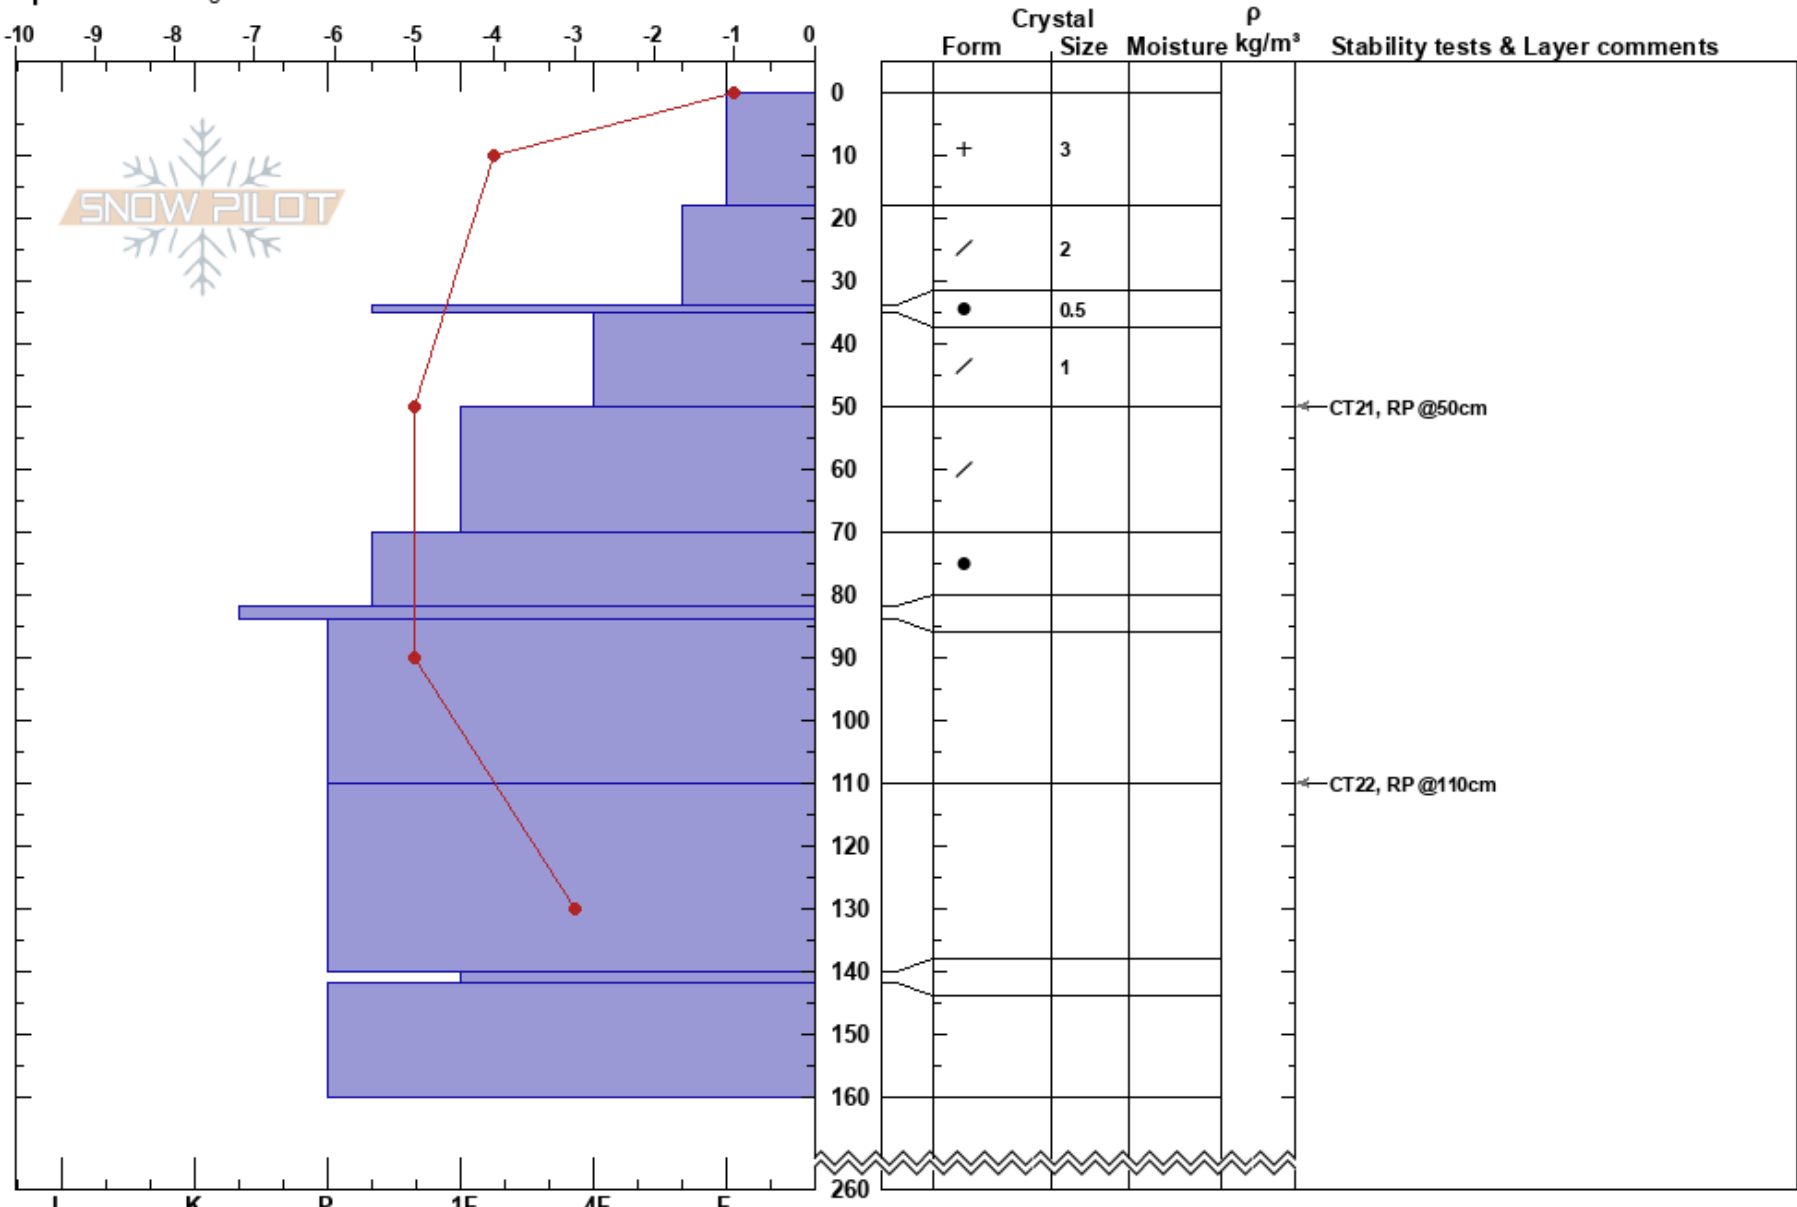

Jungle Boogie  
 Northern Region  
 BC  
 Elevation: 1160 m  
 Aspect: NE  
 Specifics: Pit dug in a Ski Area

Andre Ike  
 26/02/2018 - 11:00  
 Co-ord:  
 Slope Angle: 28°  
 Wind Loading:

Stability:  
 Air Temperature: -4°C  
 Sky Cover: OVC  
 Precipitation: NO  
 Wind: W Strong

Notes: Sheltered area. Probed to ground - last 30cm faceted.