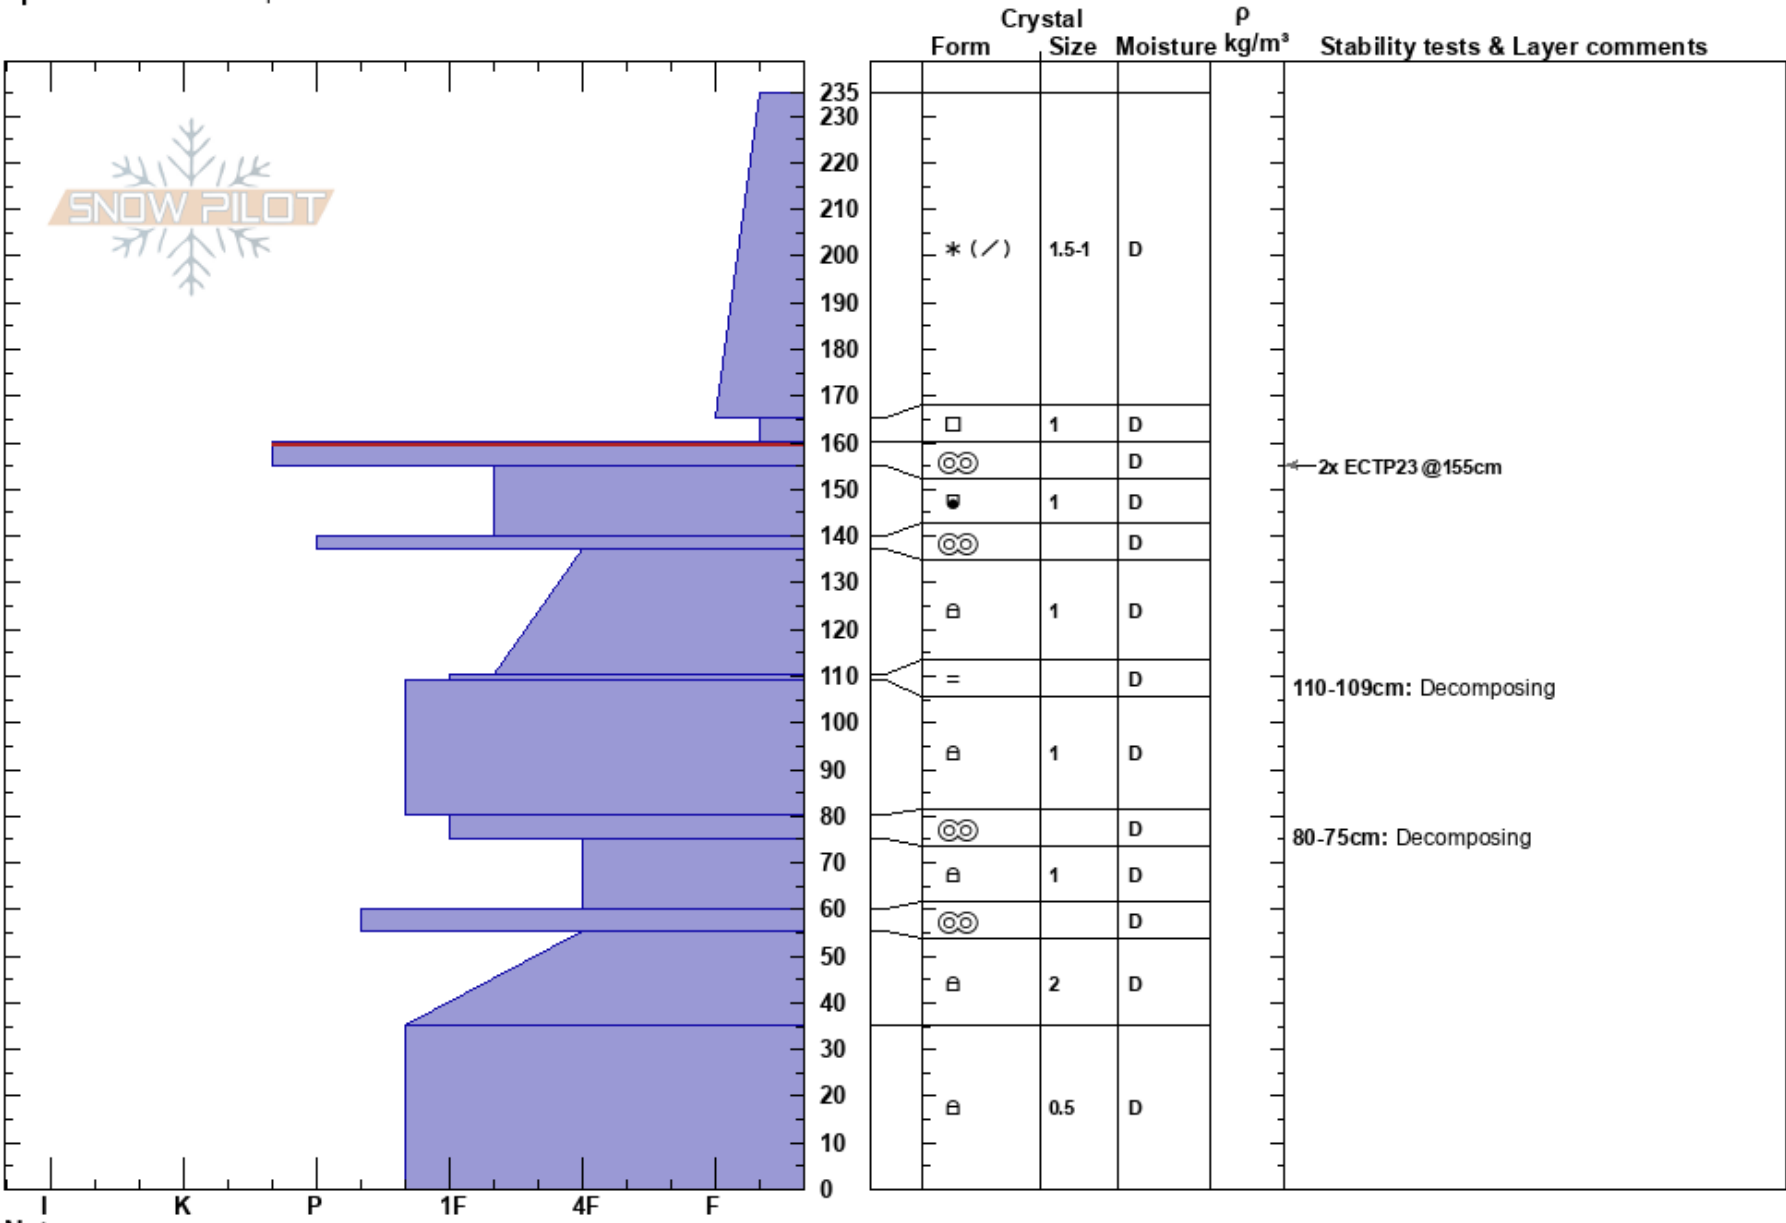

Burnout SZ  
 Lewis Range  
 MT  
**Elevation:** 5270 ft  
**Aspect:** SE  
**Specifics:** We skied slope

BNSF Avalanche Safety  
 02/27/2018 - 2:00pm  
**Co-ord:** 48.25940N, -113.47261W  
**Slope Angle:** 34°  
**Wind Loading:** yes

**Stability:** Good  
**Air Temperature:** -7°C  
**Sky Cover:** OVC  
**Precipitation:** S1  
**Wind:** W Moderate

**HS:**235  
**PF:**40  
**Layer Notes:**  
 160-155cm: Problematic layer  
 110-109cm: Decomposing  
 80-75cm: Decomposing

**Notes:** Loading and crossloading on easterly aspects