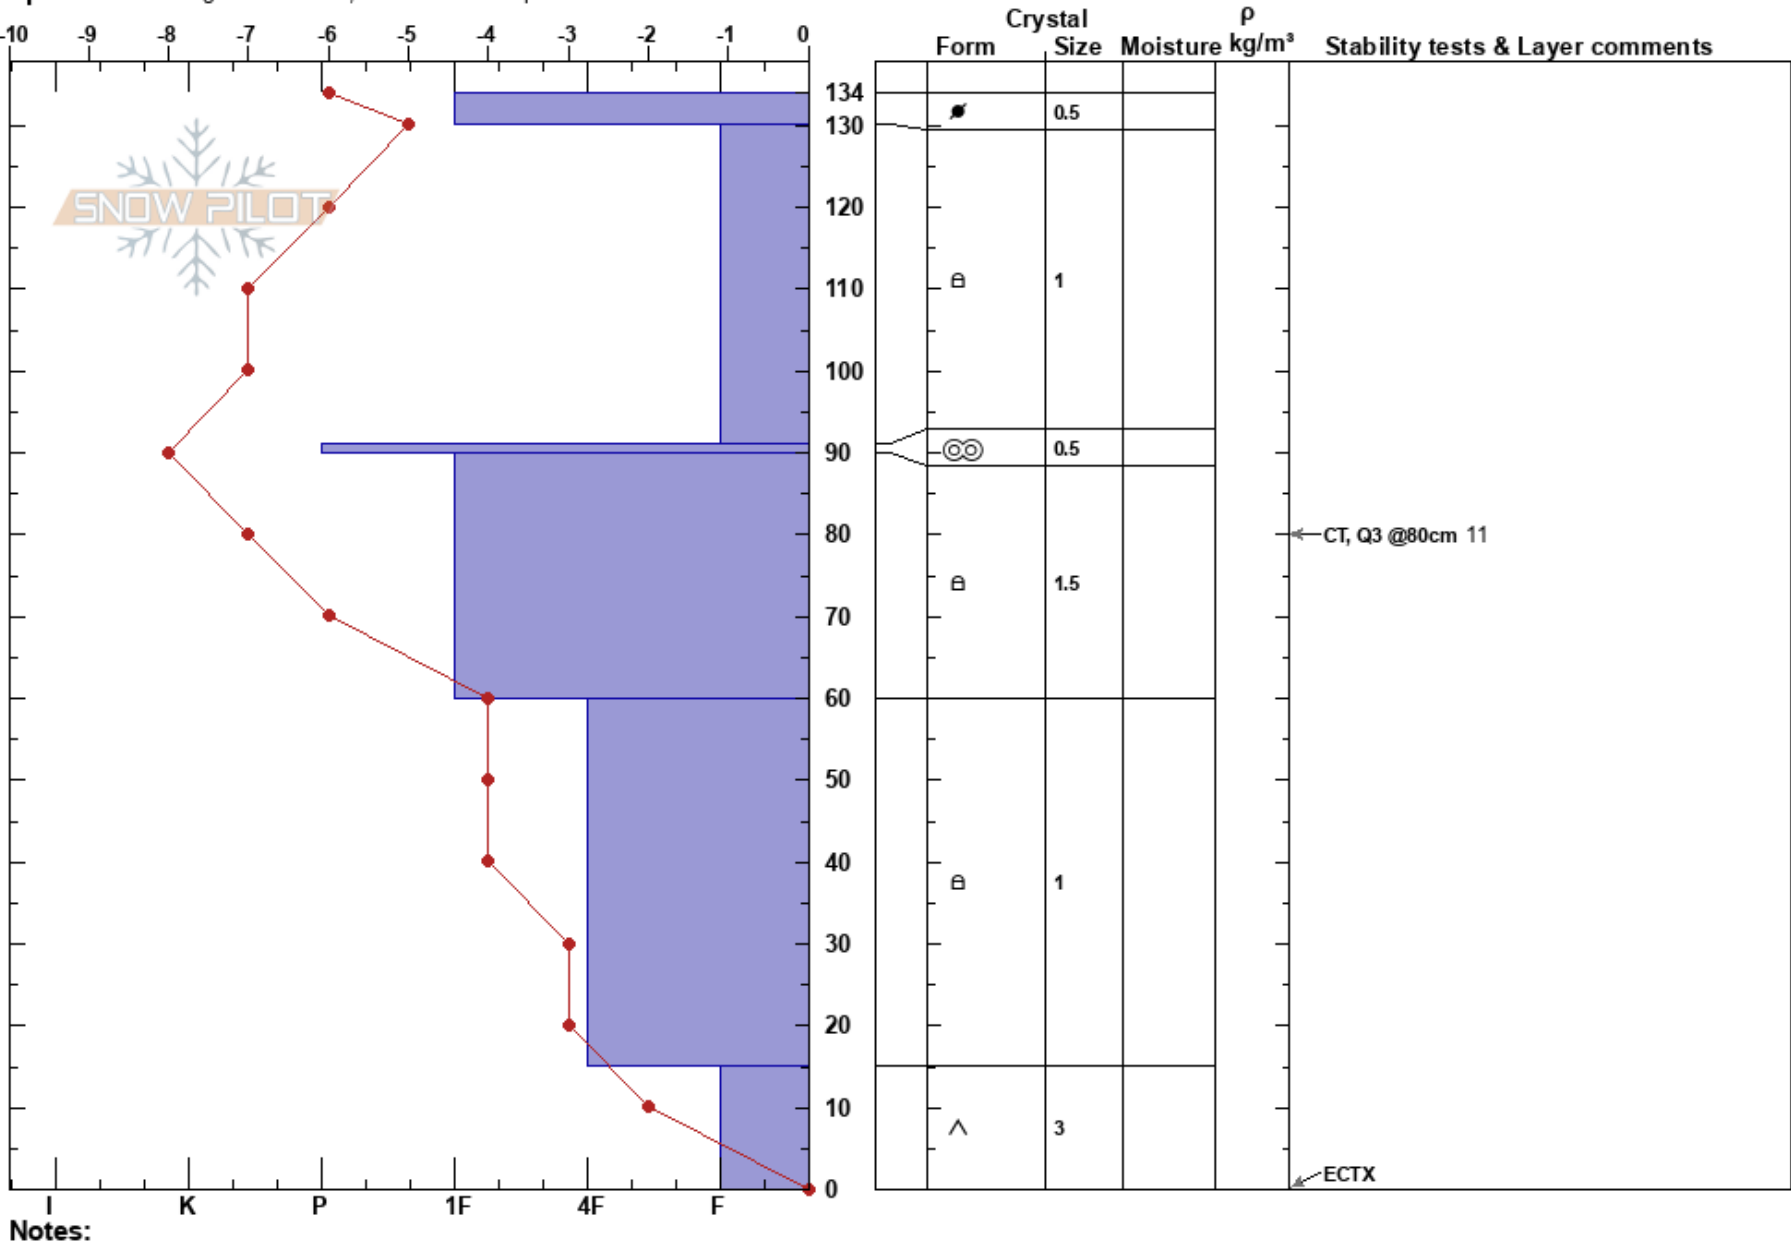

NAS pro 1
 Vail/Summit County
 CO
Elevation: 11260 ft
Aspect: 105°
Specifics: Pit dug in a Ski Area; Ski tracks on slope

Joseph Vercellotti
 02/27/2018 - 12:01pm
Co-ord: 39.47254N, -106.08466E
Slope Angle: 20°
Wind Loading: previous

Stability:
Air Temperature: 0°C
Sky Cover: FEW
Precipitation: NO
Wind: NE Light Breeze

HS:134
PF:5
Layer Notes:

Notes: