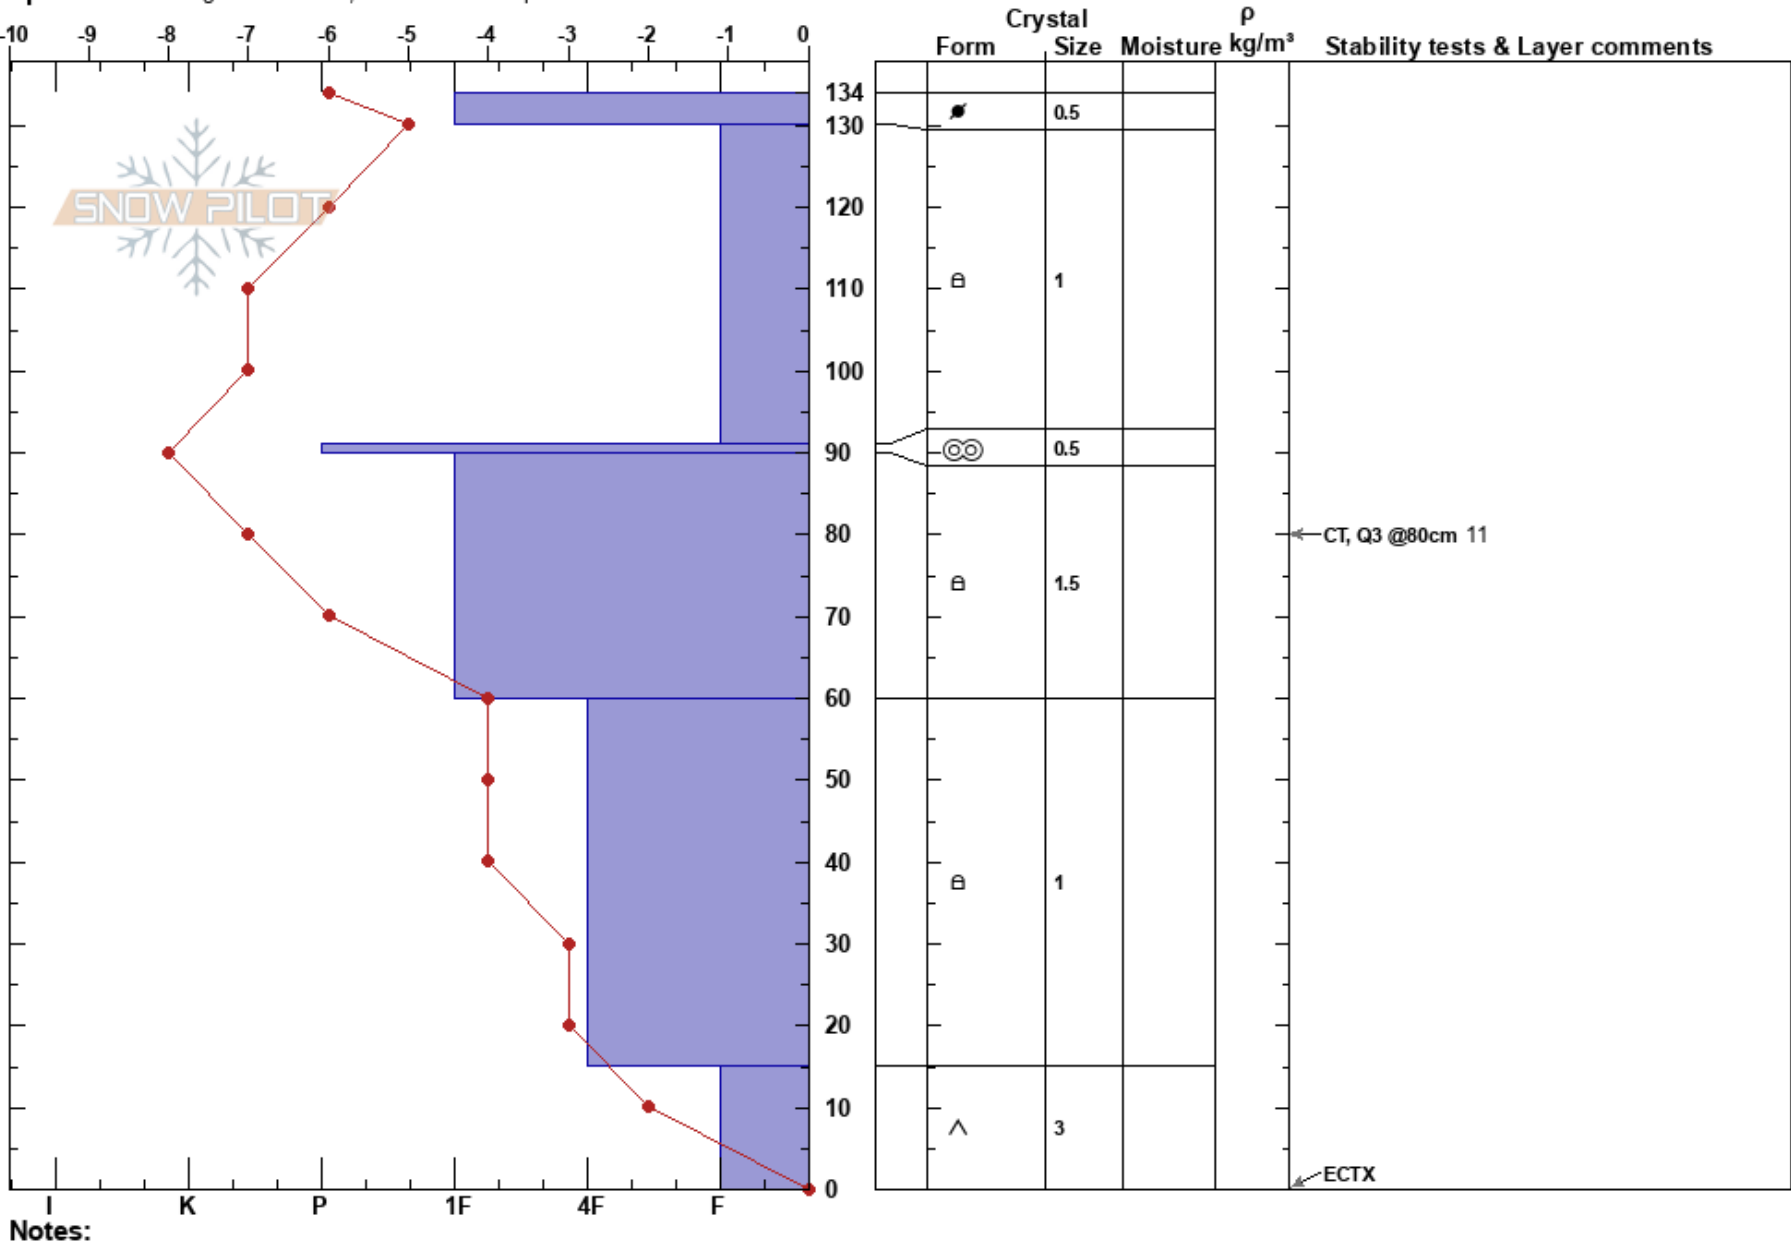

NAS pro 1  
 Vail/Summit County  
 CO  
**Elevation:** 11260 ft  
**Aspect:** 105°  
**Specifics:** Pit dug in a Ski Area; Ski tracks on slope

Joseph Vercellotti  
 02/27/2018 - 12:01pm  
**Co-ord:** 39.47254N, -106.08466E  
**Slope Angle:** 20°  
**Wind Loading:** previous

**Stability:**  
**Air Temperature:** 0°C  
**Sky Cover:** FEW  
**Precipitation:** NO  
**Wind:** NE Light Breeze

**HS:**134  
**PF:**5  
**Layer Notes:**

Notes: