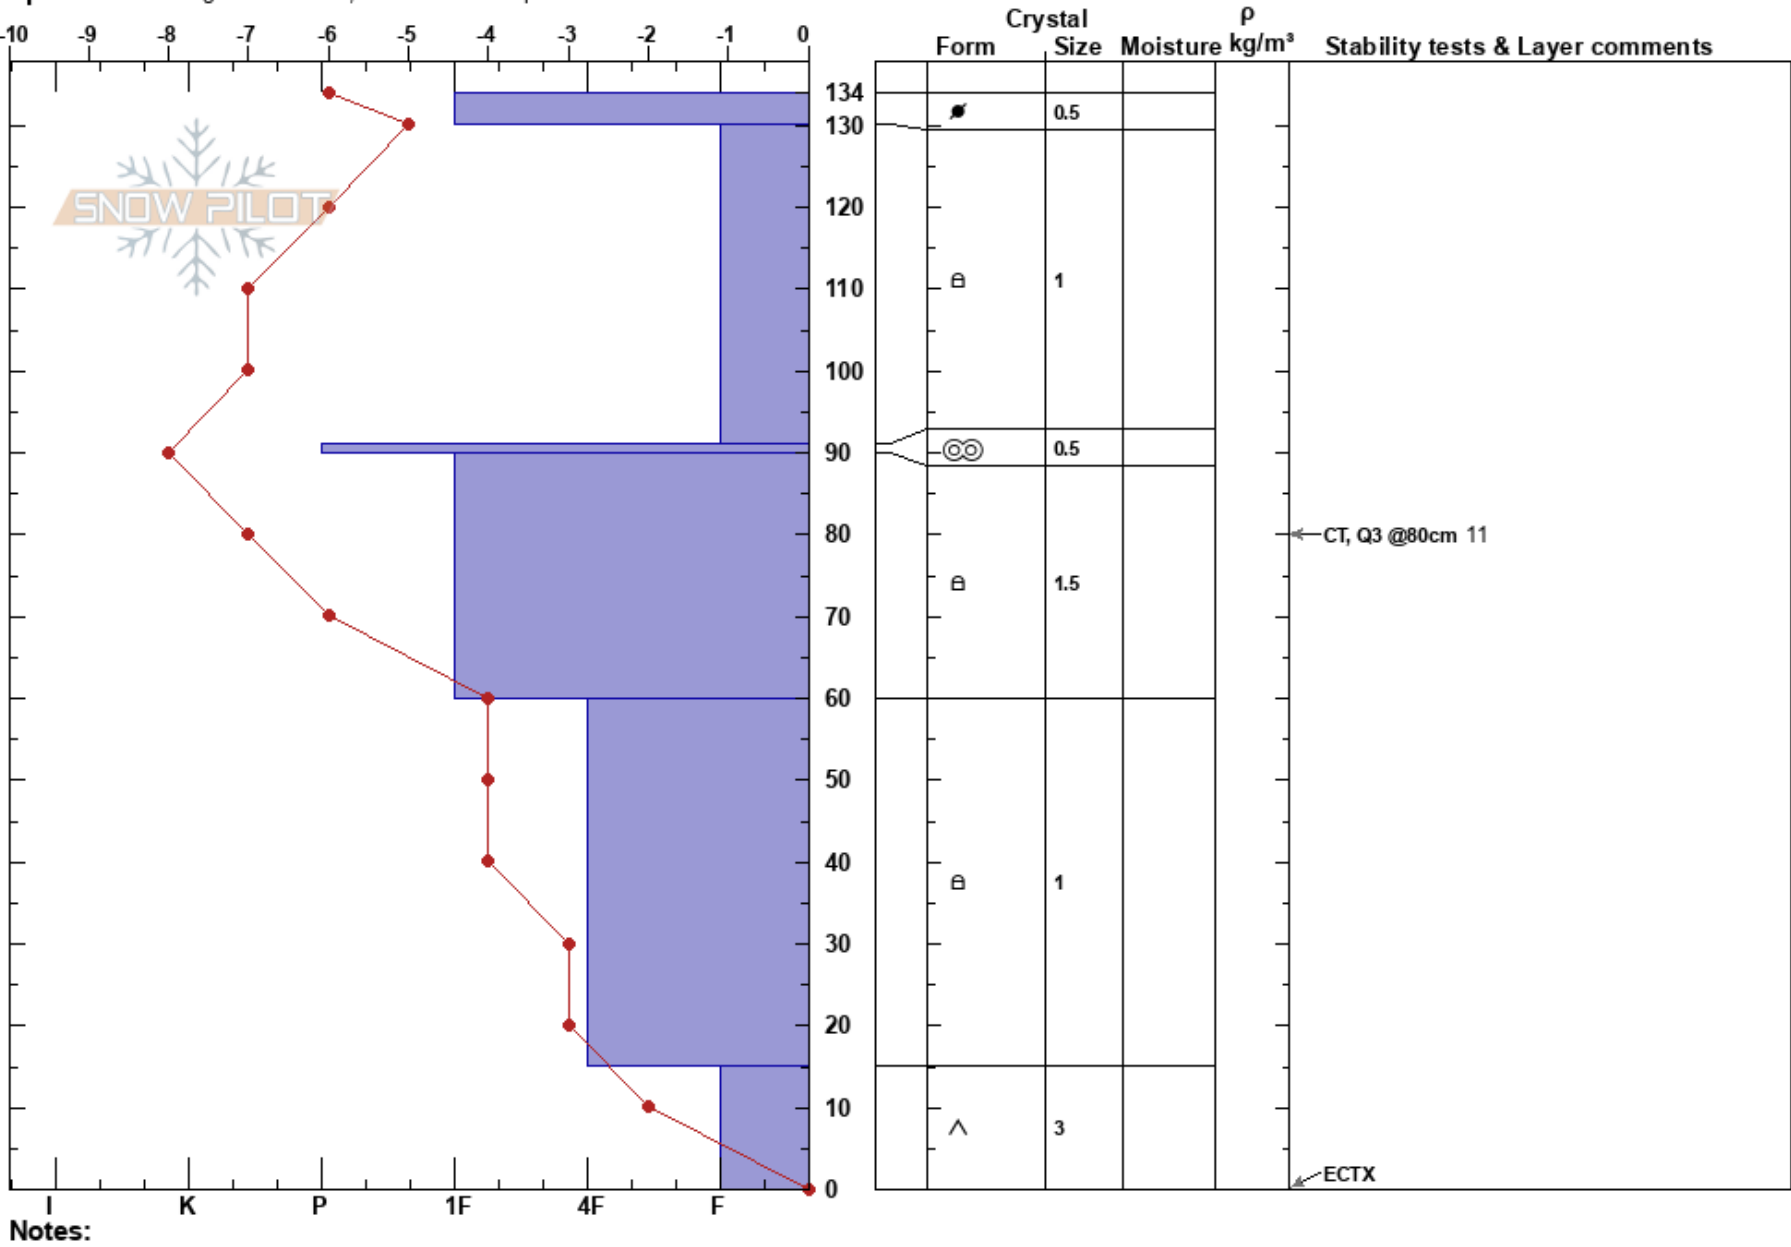

NAS pro 1
 Vail/Summit County
 CO
Elevation: 11260 ft
Aspect: 105°
Specifics: Pit dug in a Ski Area; Ski tracks on slope

Joseph Vercellotti
 02/27/2018 - 12:01pm
Co-ord: 39.47254N, -106.08466E
Slope Angle: 20°
Wind Loading: previous

Stability: HS:134
Air Temperature: 0°C
Sky Cover: FEW
Precipitation: NO
Wind: NE Light Breeze
Layer Notes: PF:5

Notes: