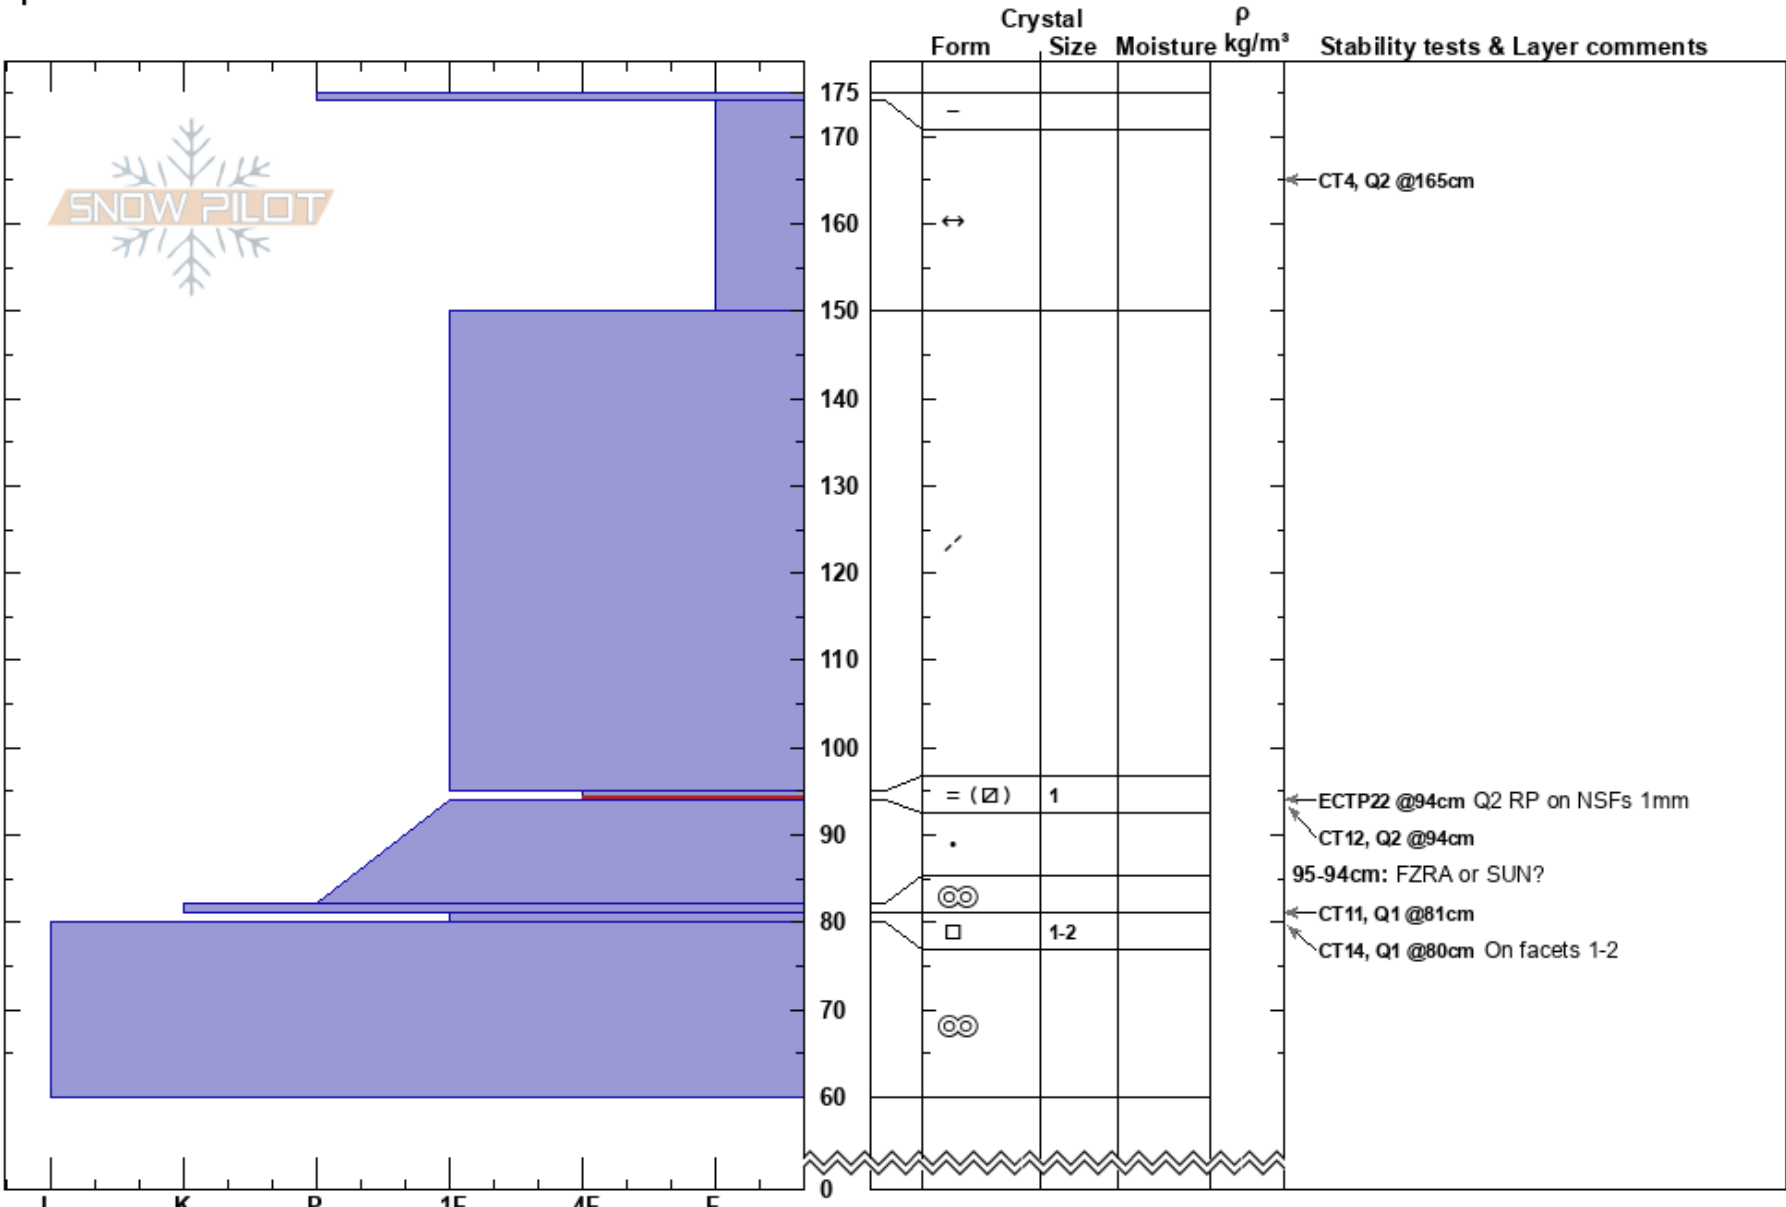

20180227_TramCross
 Coast Range
 AK
 Elevation: 2000 ft
 Aspect: W
 Specifics:

Kanaan Bausler
 02/27/2018 - 12:00pm
 Co-ord: 58.29583N, -134.38119W
 Slope Angle: 36°
 Wind Loading: previous

Stability:
 Air Temperature:
 Sky Cover: BKN
 Precipitation: NO
 Wind: S Moderate

HS:175
 95-94cm: FZRA or SUN?
 95-94cm: Problematic layer

Notes: