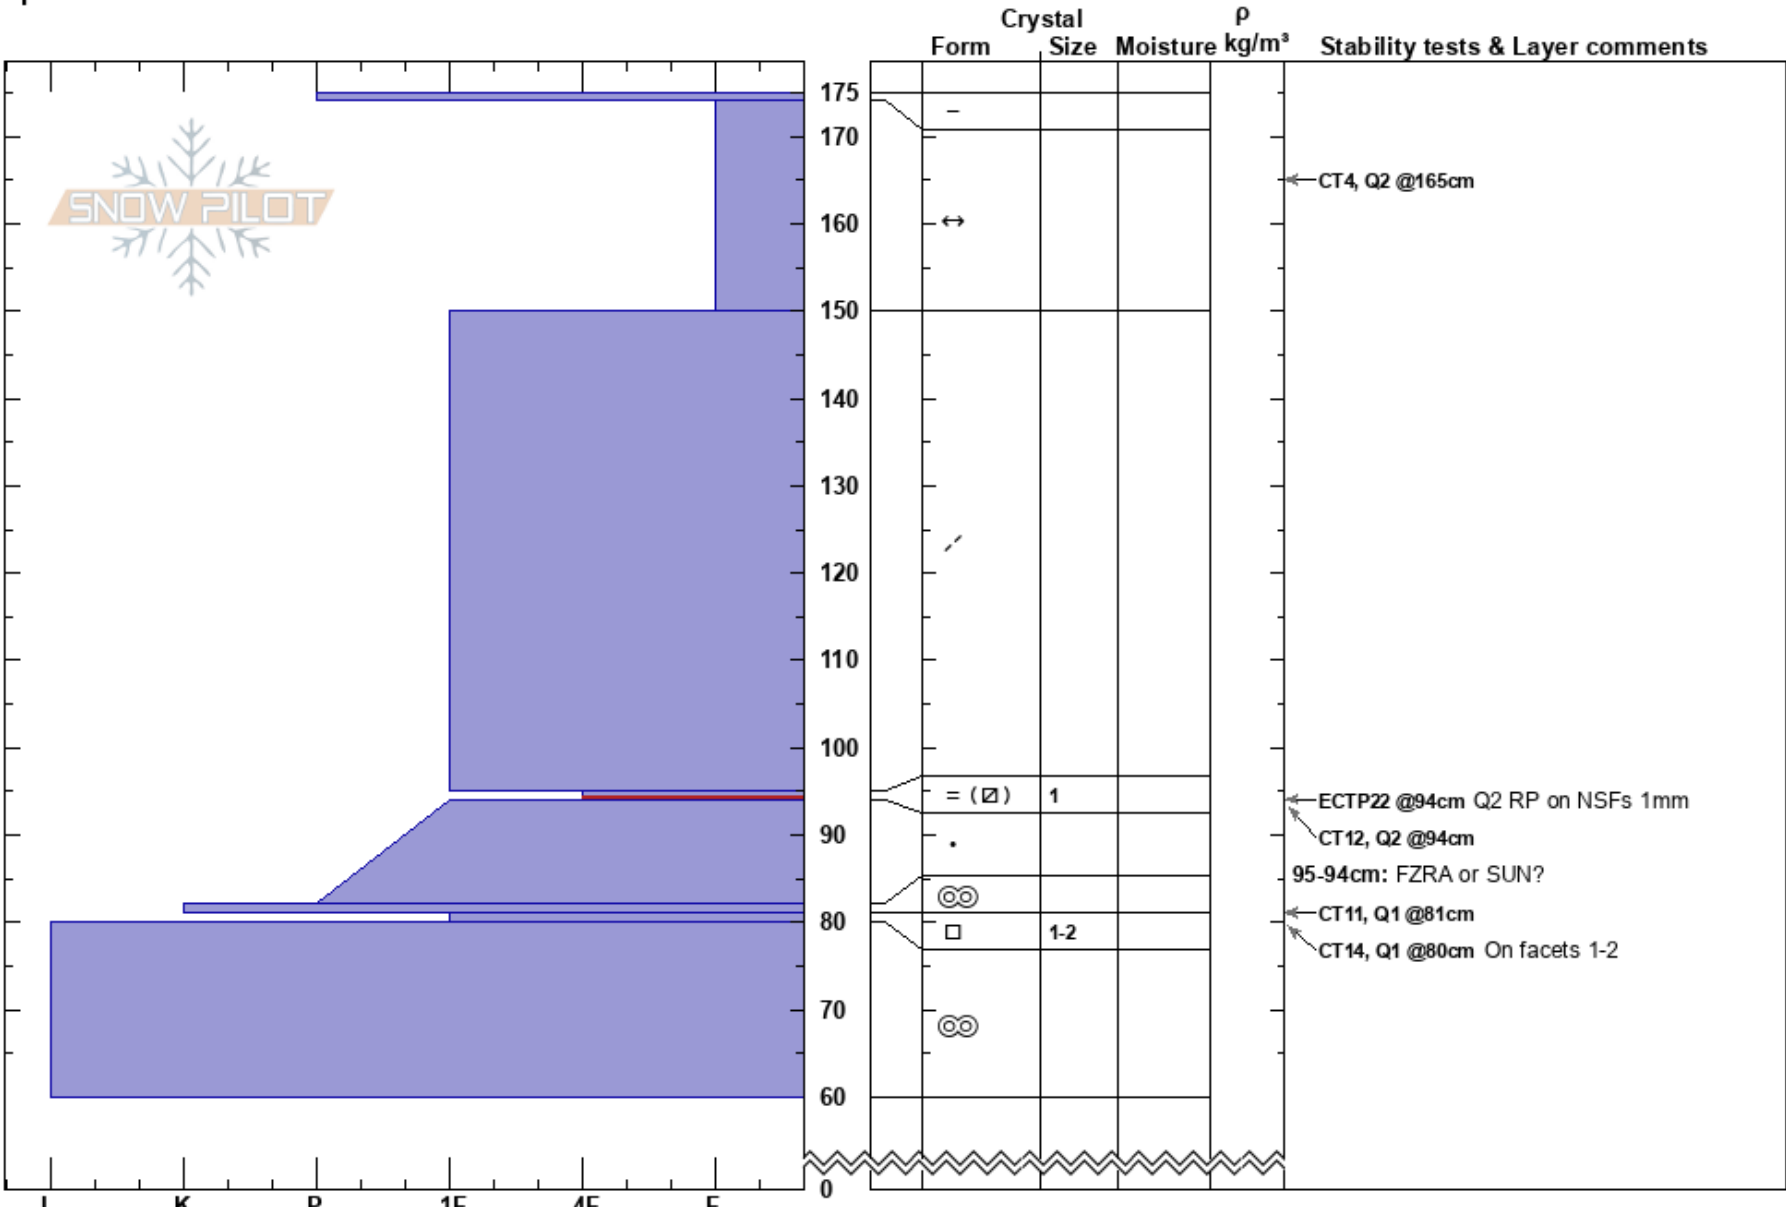

20180227_TrainCross
 Coast Range
 AK
 Elevation: 2000 ft
 Aspect: W
 Specifics:

Kanaan Bausler
 02/27/2018 - 12:00pm
 Co-ord: 58.29583N, -134.38119W
 Slope Angle: 36°
 Wind Loading: previous

Stability:
 Air Temperature:
 Sky Cover: BKN
 Precipitation: NO
 Wind: S Moderate

HS:175
 95-94cm: FZRA or SUN?
 95-94cm: Problematic layer

Notes: