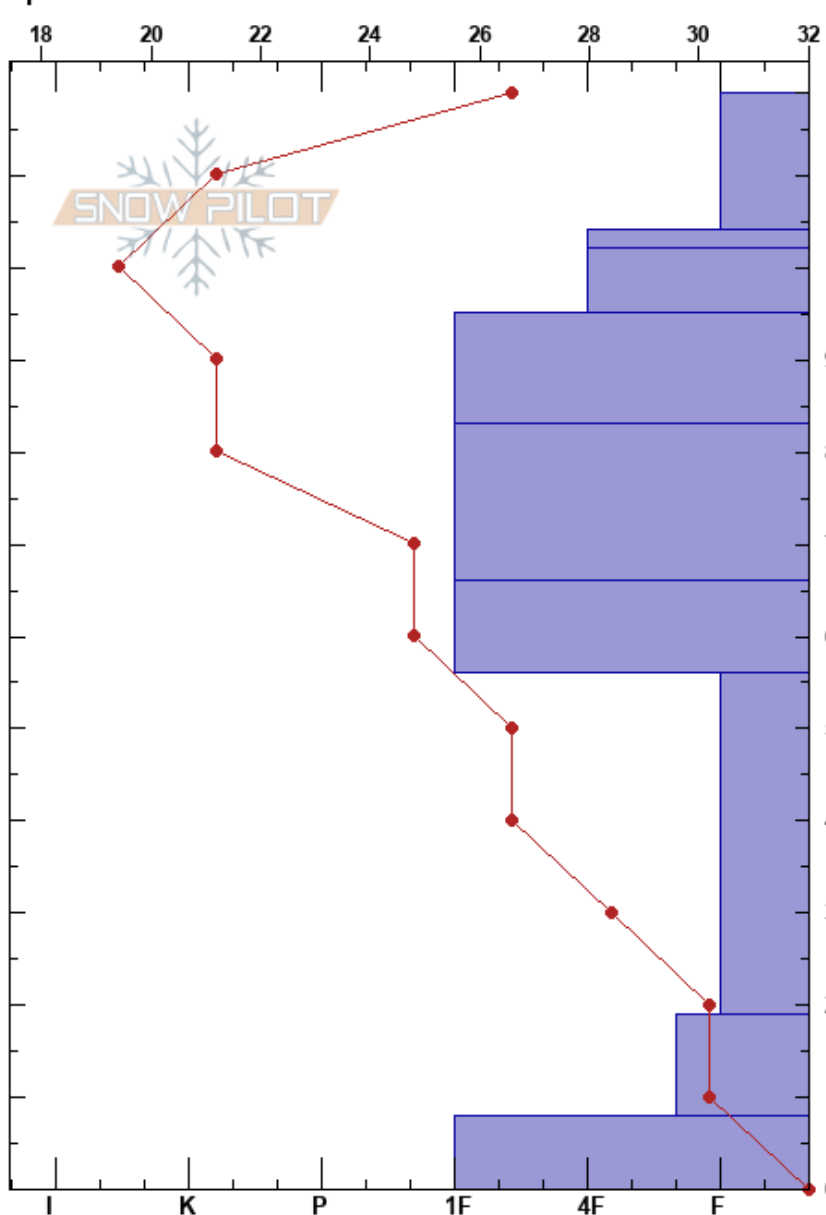

Pass Bowl Meadow
 Sawatch
 CO
 Elevation: 11200 ft
 Aspect: 112°
 Specifics:

Janine Prout
 02/27/2018 - 12:00pm
 Co-ord:
 Slope Angle: 27°
 Wind Loading: no

Stability:
 Air Temperature: 35.6°F
 Sky Cover: CLR
 Precipitation: NO
 Wind: NW Light Breeze

HS:119

Layer Notes:

Elevation (ft)	Crystal		Moisture	ρ kg/m ³	Stability tests & Layer comments
	Form	Size			
119	/	0.5	D		
110	∨	3.5	D		
100	•	1	D		
90	•	1.5	D		
80	•	0.5	D		← PST47/100 (End) @83cm ← ECTN28 @83cm
70	•	0.5	D		
60	•	1	D		
50					
40	□	2	D		
30					
20					← CT12, Q1 @19cm
10	∧	4	D		
0	∧	4.5	D		