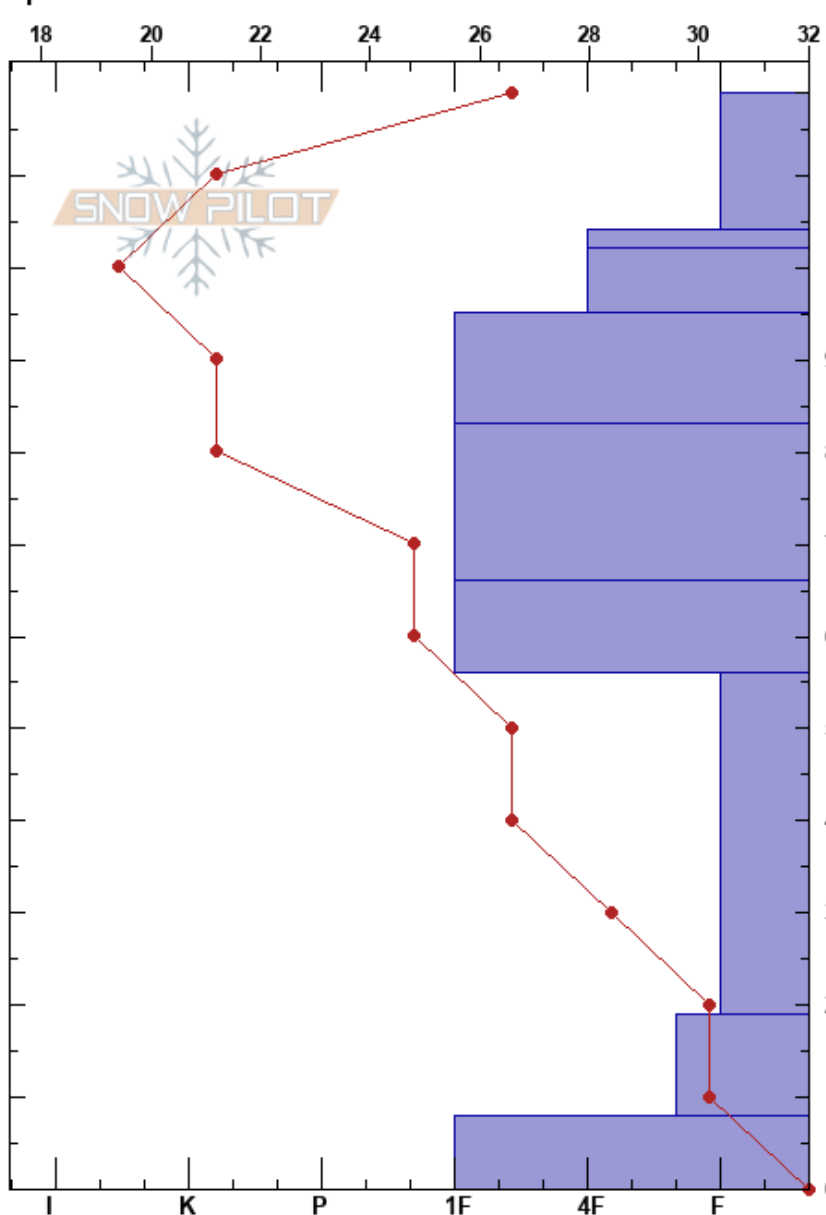

Pass Bowl Meadow
 Sawatch
 CO
 Elevation: 11200 ft
 Aspect: 112°
 Specifics:

Janine Prout
 02/27/2018 - 12:00pm
 Co-ord:
 Slope Angle: 27°
 Wind Loading: no

Stability:
 Air Temperature: 35.6°F
 Sky Cover: CLR
 Precipitation: NO
 Wind: NW Light Breeze

HS:119

Layer Notes:

Elevation (ft)	Crystal		Moisture	ρ kg/m ³	Stability tests & Layer comments
	Form	Size			
119					
110	/	0.5	D		
100	∇	3.5	D		
90	•	1	D		
80	•	1.5	D		
70	•	0.5	D		← PST47/100 (End) @83cm ← ECTN28 @83cm
60	•	1	D		
50					
40	□	2	D		
30					
20					← CT12, Q1 @19cm
10	^	4	D		
0	^	4.5	D		