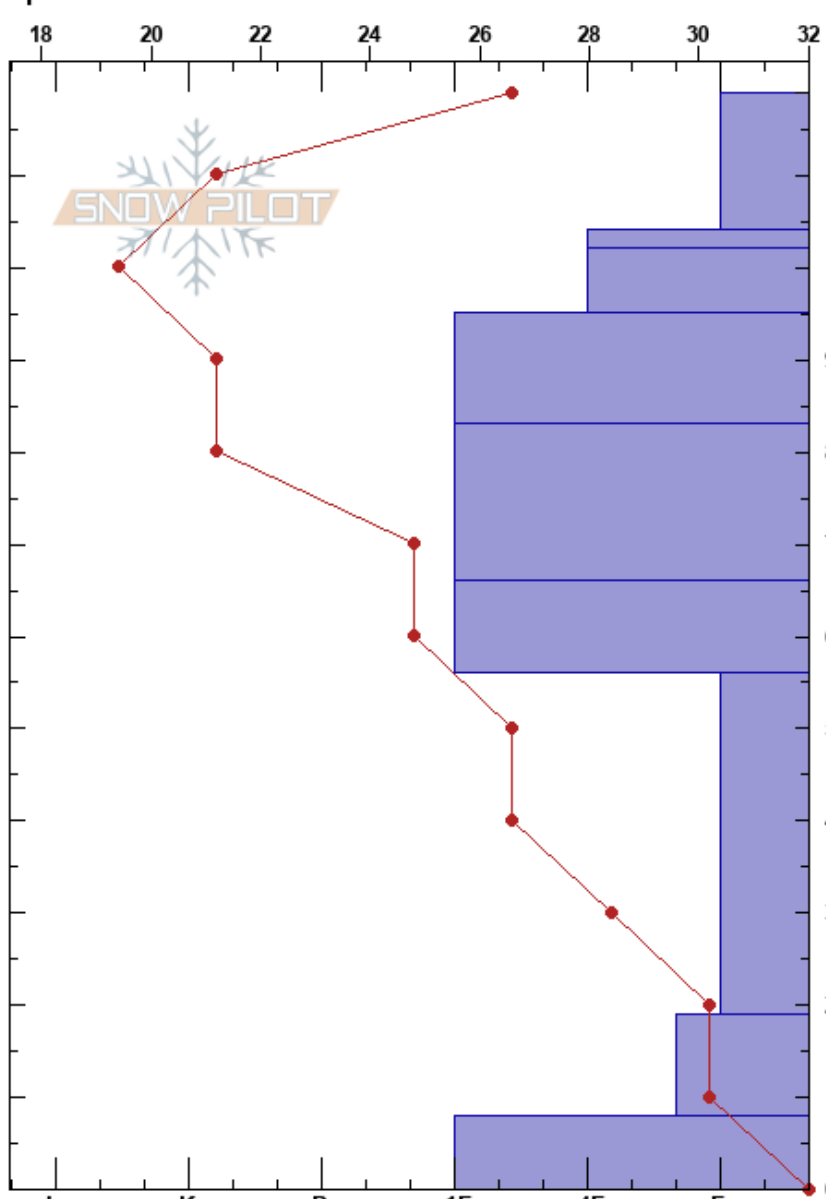

Pass Bowl Meadow
 Sawatch
 CO
 Elevation: 11200 ft
 Aspect: 112°
 Specifics:

Janine Prout
 02/27/2018 - 12:00pm
 Co-ord:
 Slope Angle: 27°
 Wind Loading: no

Stability:
 Air Temperature: 35.6°F
 Sky Cover: CLR
 Precipitation: NO
 Wind: NW Light Breeze

HS:119

Layer Notes:

Elevation (ft)	Crystal		ρ kg/m ³	Stability tests & Layer comments
	Form	Size		
119				
110	/	0.5	D	
100	∇	3.5	D	
100	•	1	D	
90	•	1.5	D	
80	•	0.5	D	← PST47/100 (End) @83cm ← ECTN28 @83cm
60	•	1	D	
40	□	2	D	
20				← CT12, Q1 @19cm
10	^	4	D	
0	^	4.5	D	