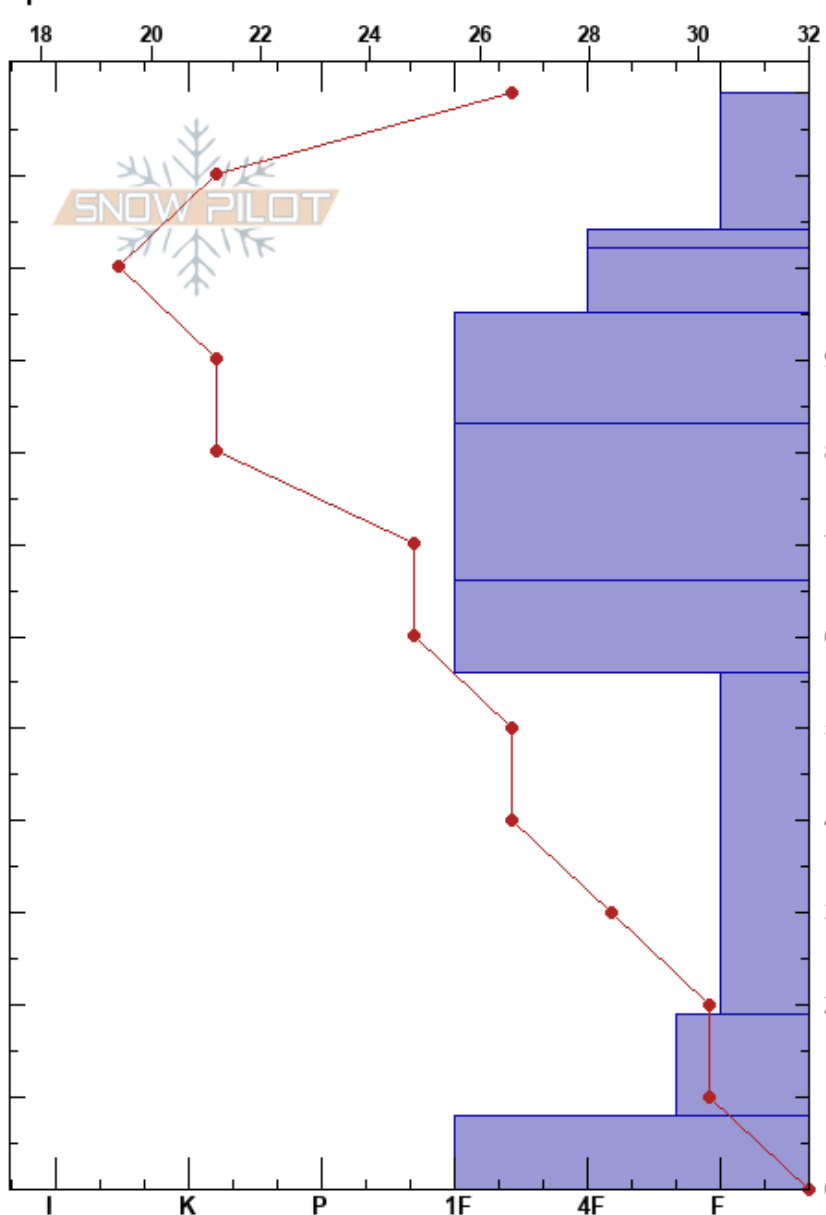

Pass Bowl Meadow  
 Sawatch  
 CO  
 Elevation: 11200 ft  
 Aspect: 112°  
 Specifics:

Janine Prout  
 02/27/2018 - 12:00pm  
 Co-ord:  
 Slope Angle: 27°  
 Wind Loading: no

Stability:  
 Air Temperature: 35.6°F  
 Sky Cover: CLR  
 Precipitation: NO  
 Wind: NW Light Breeze

HS:119

Layer Notes:

Depth (cm)	Crystal		$\rho$ kg/m <sup>3</sup>	Stability tests & Layer comments
	Form	Size		
119				
110	/	0.5	D	
100	∇	3.5	D	
	•	1	D	
90	•	1.5	D	
80	•	0.5	D	← PST47/100 (End) @83cm ← ECTN28 @83cm
70	•	0.5	D	
60	•	1	D	
50				
40	□	2	D	
30				
20				← CT12, Q1 @19cm
10	^	4	D	
	^	4.5	D	
0				