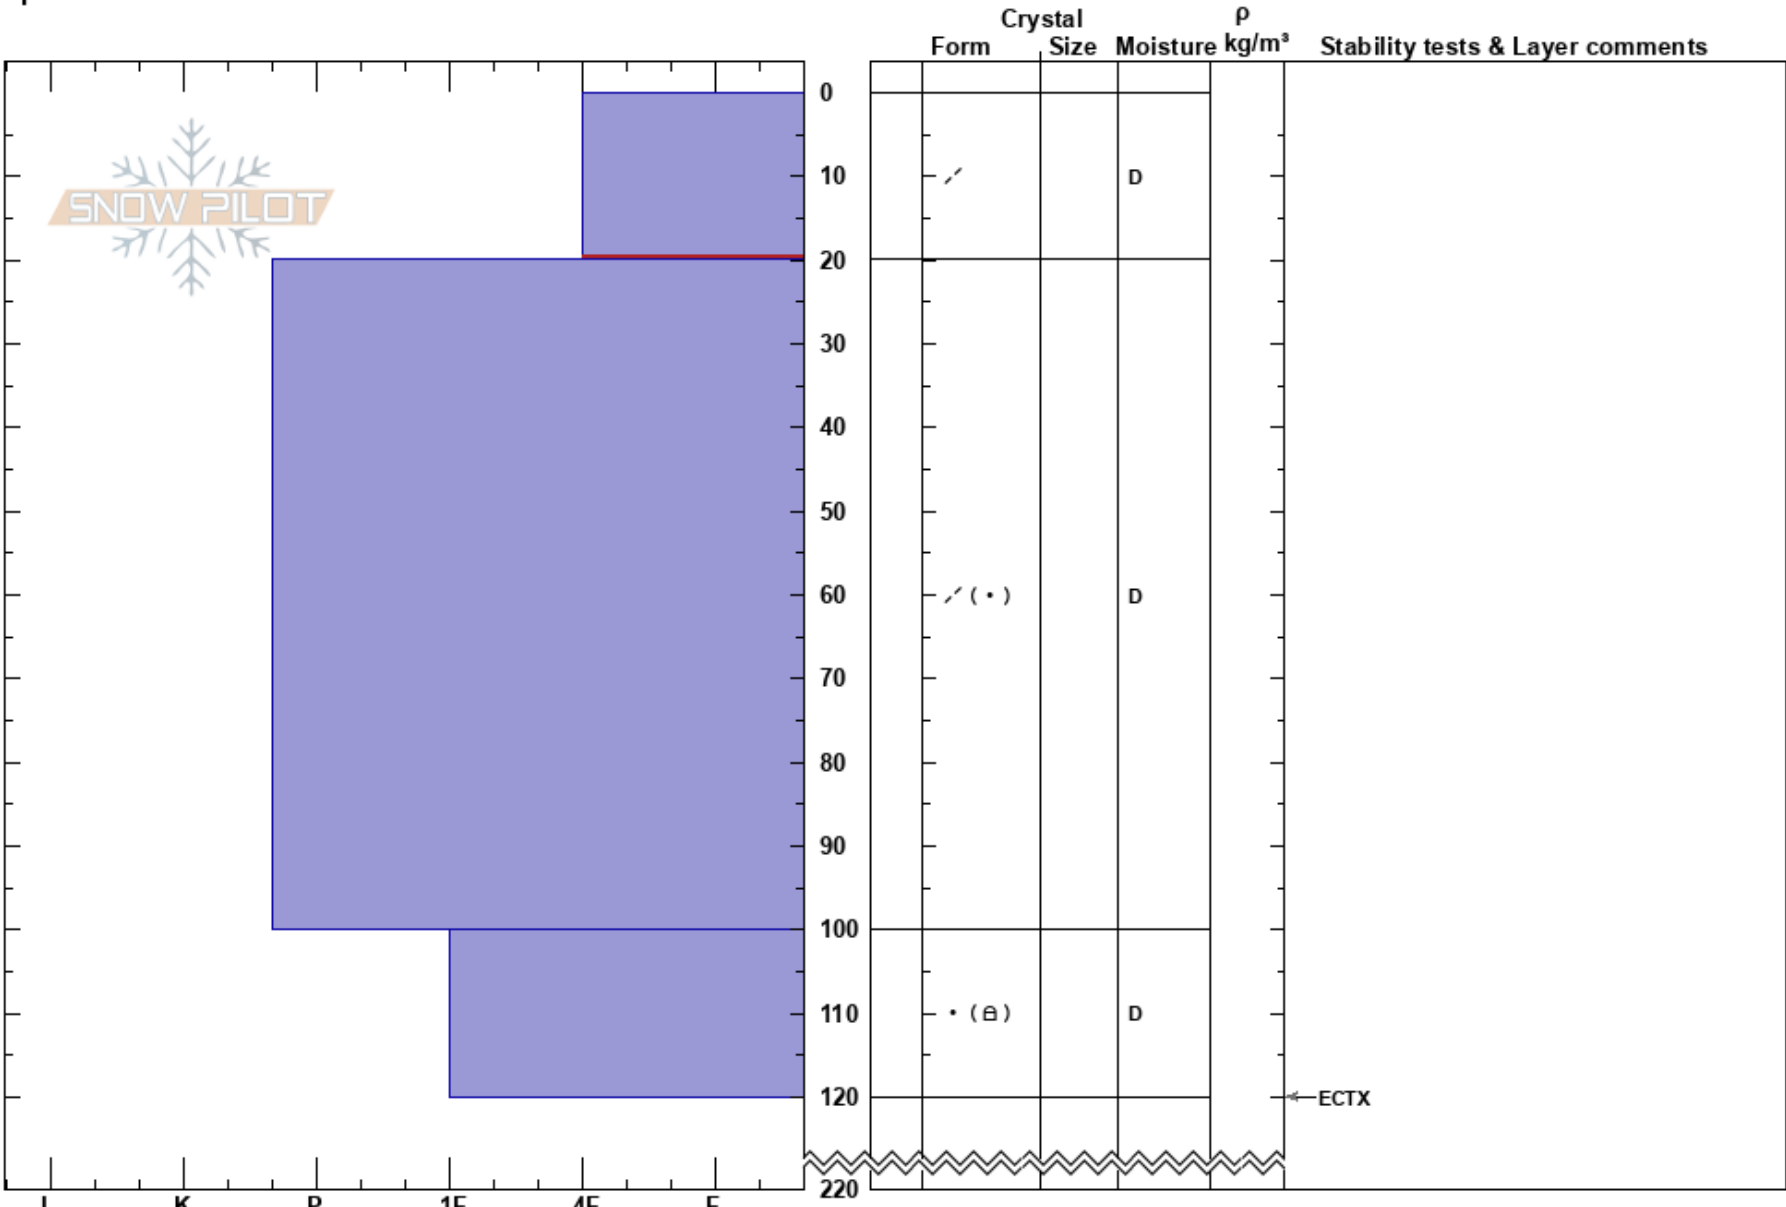

Haftorstöten 180227
 Funäsfjällen
 Sweden
 Elevation: 1100 m
 Aspect: NW
 Specifics:

Fredrik Norberg
 27/02/2018 - 10:00
 Co-ord: 62.74946N, 12.12779W
 Slope Angle: 28°
 Wind Loading: yes

Stability:
 Air Temperature: -16°C
 Sky Cover: CLR
 Precipitation: NO
 Wind: E Strong

HS:220
 PF:30
 0-20cm: Problematic layer

Notes: