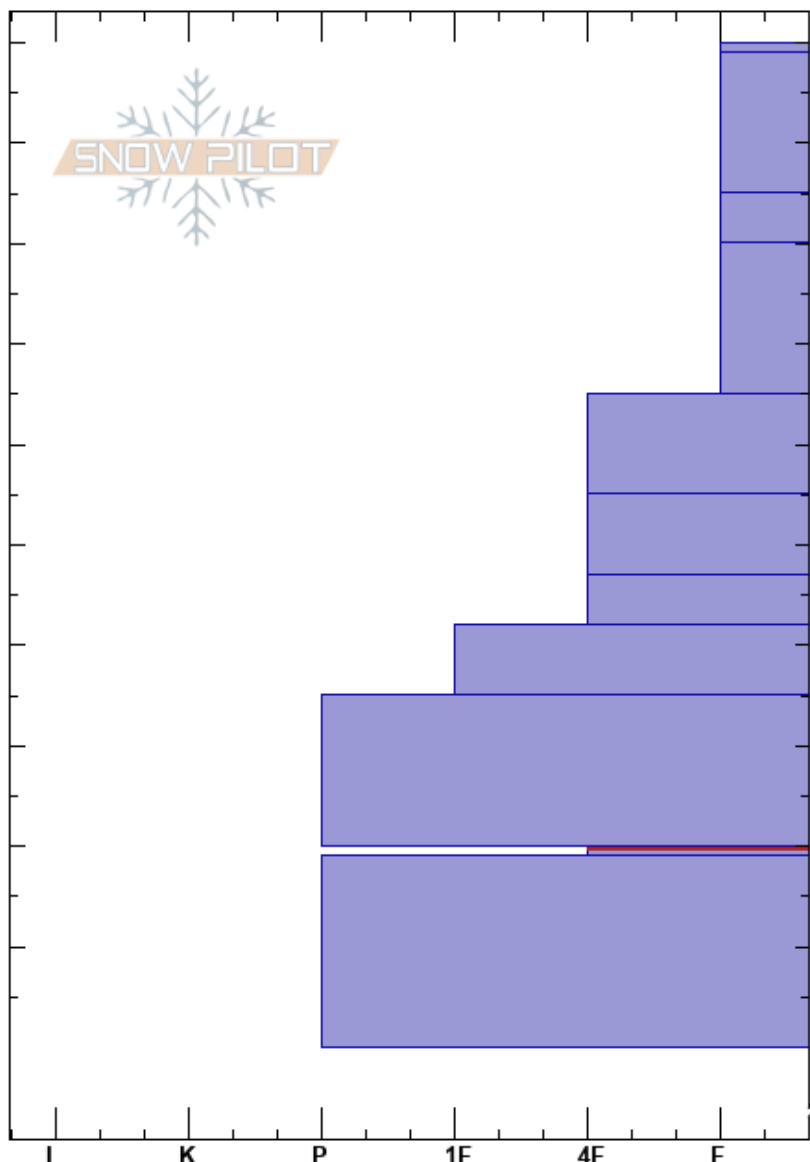

Lost Trail Pass
 Bitterroot
 MT
 Elevation: 7980 ft
 Aspect: 265°
 Specifics:

Matt Radlowski
 02/24/2018 - 2:00pm
 Co-ord: 45.69881N, -113.97476W
 Slope Angle: 20°
 Wind Loading: no

Stability:
 Air Temperature: -8°C
 Sky Cover: OVC
 Precipitation: S1
 Wind: SE Light Breeze

HS:190
 PS: 15 110-109cm:Problematic layer

Elevation (cm)	Crystal		Moisture	ρ kg/m ³	Stability tests & Layer comments
	Form	Size			
190	+				
180	/	0.5			
170	/	0.3			
160	□ (/)	0.3			
150	⊖	1			
145	←				ECTN17 @145cm
140	⊖	0.5			
135	⊖	1			
130		0.3			
125	←				ECTN24 @125cm
120	•	0.5			
110	∨	5			← PST40/100 (End) @109cm
100	•	0.5			
90					