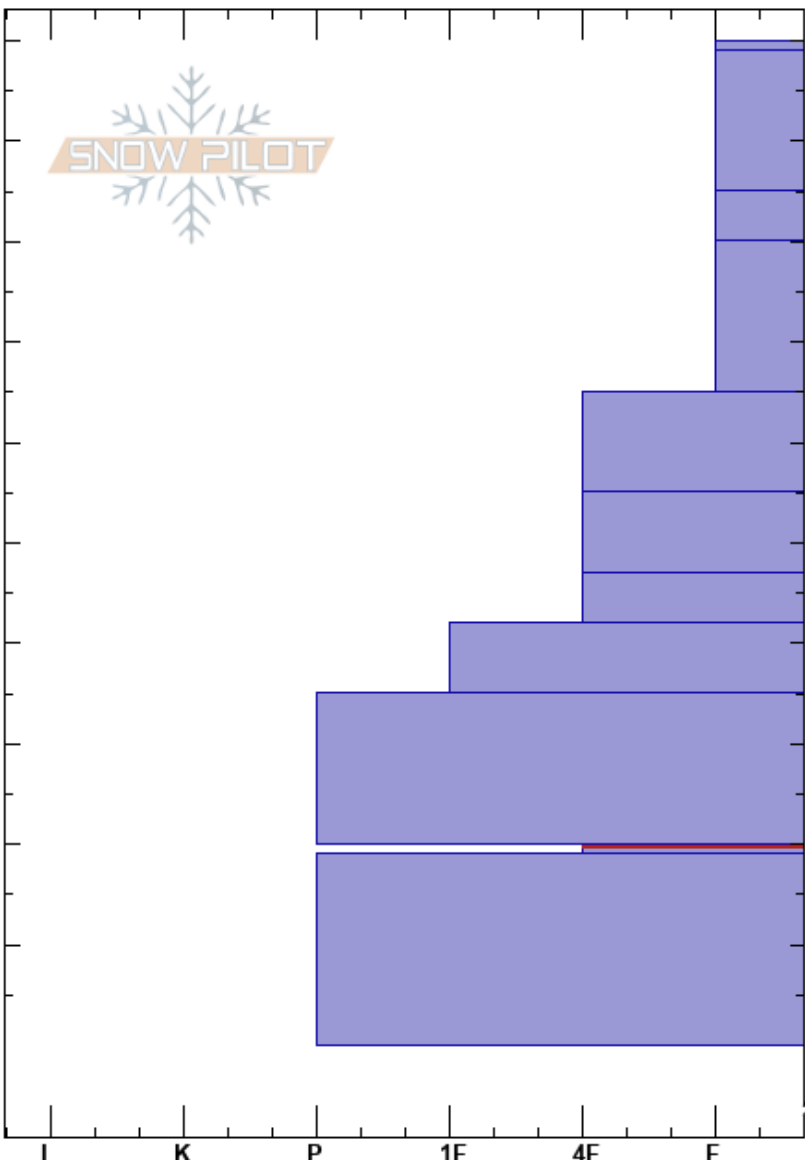

Lost Trail Pass  
 Bitterroot  
 MT  
 Elevation: 7980 ft  
 Aspect: 265°  
 Specifics:

Matt Radlowski  
 02/24/2018 - 2:00pm  
 Co-ord: 45.69881N, -113.97476W  
 Slope Angle: 20°  
 Wind Loading: no

Stability:  
 Air Temperature: -8°C  
 Sky Cover: OVC  
 Precipitation: S1  
 Wind: SE Light Breeze

HS:190  
 PS: 15 110-109cm:Problematic layer

Height (cm)	Crystal		Moisture	$\rho$ kg/m <sup>3</sup>	Stability tests & Layer comments
	Form	Size			
190	+				
180	/	0.5			
170	/	0.3			
160	□ (/)	0.3			
150	⊖	1			
145	←				ECTN17 @145cm
140	⊖	0.5			
135	⊖	1			
130		0.3			
125	←				ECTN24 @125cm
120	•	0.5			
110	∨	5			← PST40/100 (End) @109cm
100	•	0.5			
90					