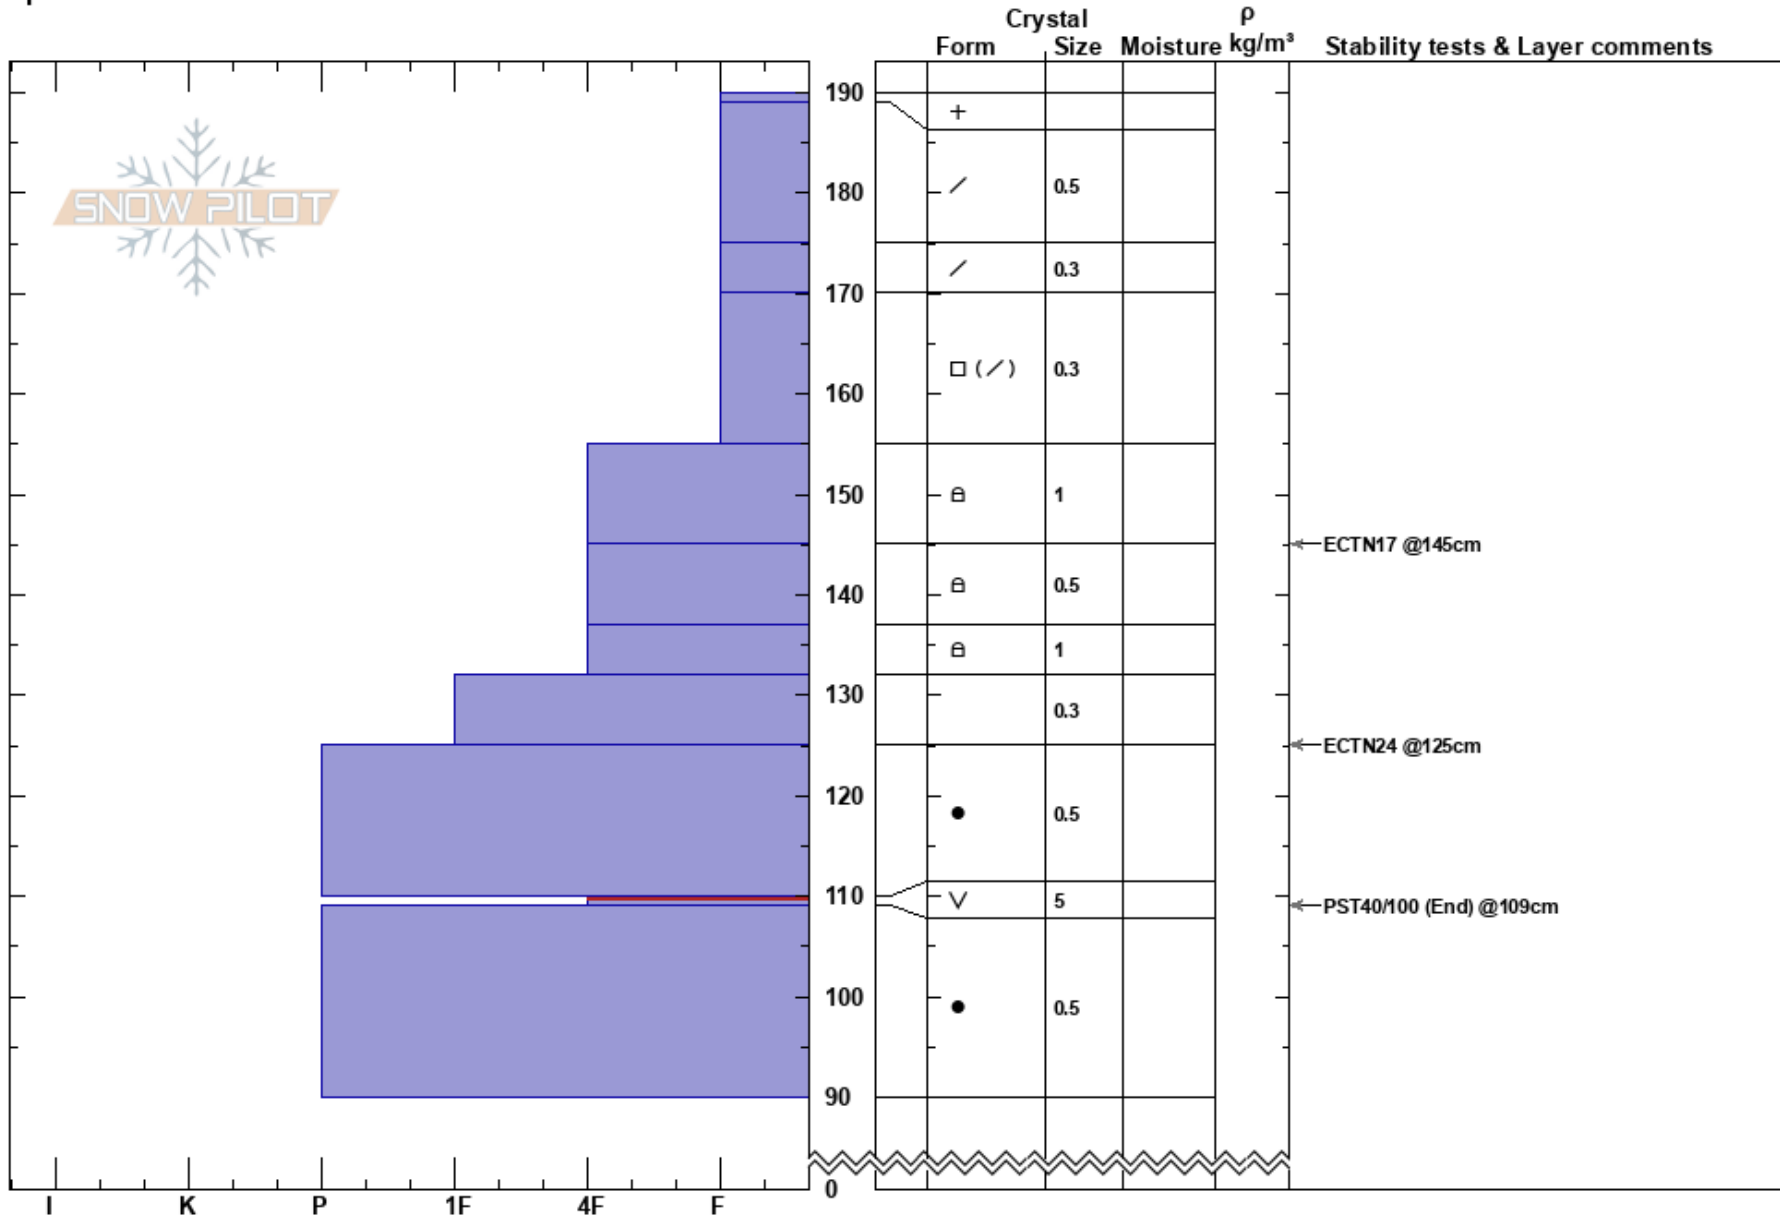

Lost Trail Pass
 Bitterroot
 MT
 Elevation: 7980 ft
 Aspect: 265°
 Specifics:

Matt Radlowski
 02/24/2018 - 2:00pm
 Co-ord: 45.69881N, -113.97476W
 Slope Angle: 20°
 Wind Loading: no

Stability:
 Air Temperature: -8°C
 Sky Cover: OVC
 Precipitation: S1
 Wind: SE Light Breeze

HS:190
 PS: 15 110-109cm:Problematic layer

Notes: